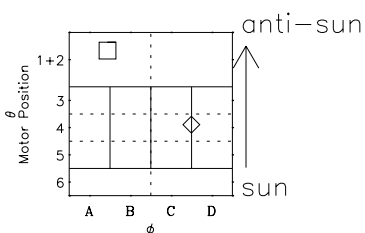

Galileo EPD Real-Time Six-Sector 97279

Software Version: RTLINE_R6 V 1.20
Data Production: 06-03-00
Plot Production: Sun Sep 16 03:58:52 2001

◇ = Jupiter look direction
□ = Corotation look direction