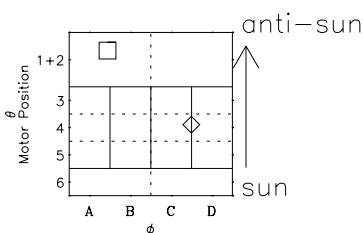

Galileo EPD Real-Time Six-Sector 97279

Software Version: RTLINE_R6 V 1.20
Data Production: 06-03-00
Plot Production: Sun Sep 16 03:58:51 2001

◇ = Jupiter look direction
□ = Corotation look direction