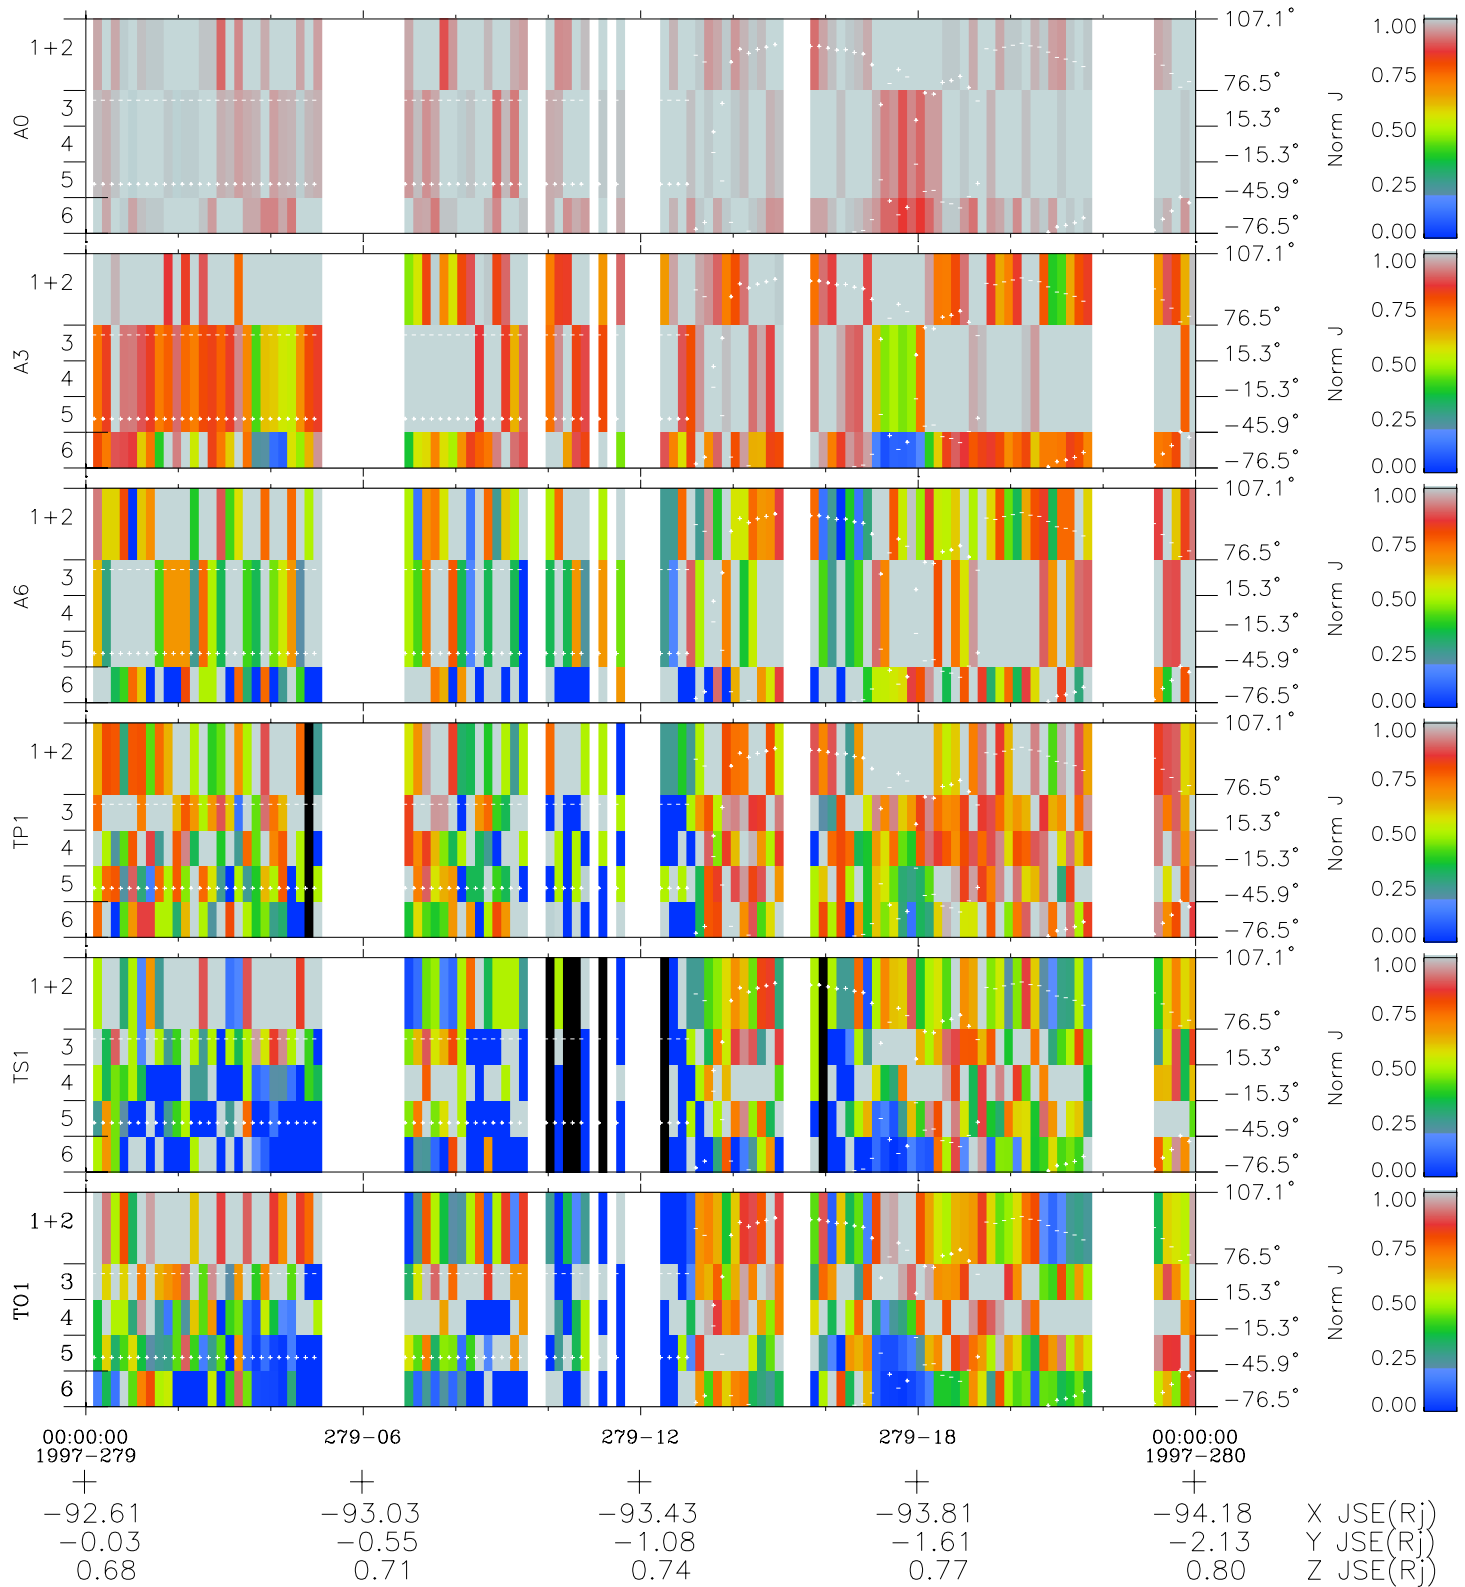

Galileo EPD Real Elevation Anisotropies 97279

Software Version: RTELEV_NORM V 1.20
Data Production: 06-03-00
Plot Production: Sun Sep 16 03:58:05 2001
Color File: wondr3
Geofactor File: 1.1

◇ = Jupiter look direction
□ = Corotation look direction