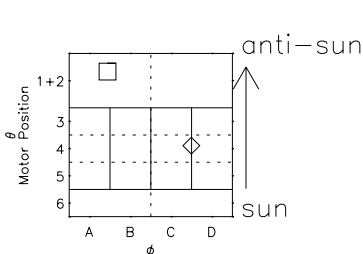

Galileo EPD Real Elevation Anisotropies 97279

Software Version: RTELEV_NORM V 1.20
Data Production: 06-03-00
Plot Production: Sun Sep 16 03:58:05 2001
Color File: wondr3
Geofactor File: 1.1

◇ = Jupiter look direction
□ = Corotation look direction