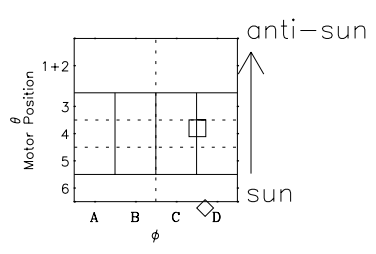

Galileo EPD Real Time Omni Spectrum 97278

Software Version: RTSPEC_OMNI V 1.20
 Data Production: 06-03-00
 Plot Production: Sun Sep 16 03:48:58 2001
 Color File: wondr3
 Geofactor File: 1.1

◇ = Jupiter look direction
 □ = Corotation look direction