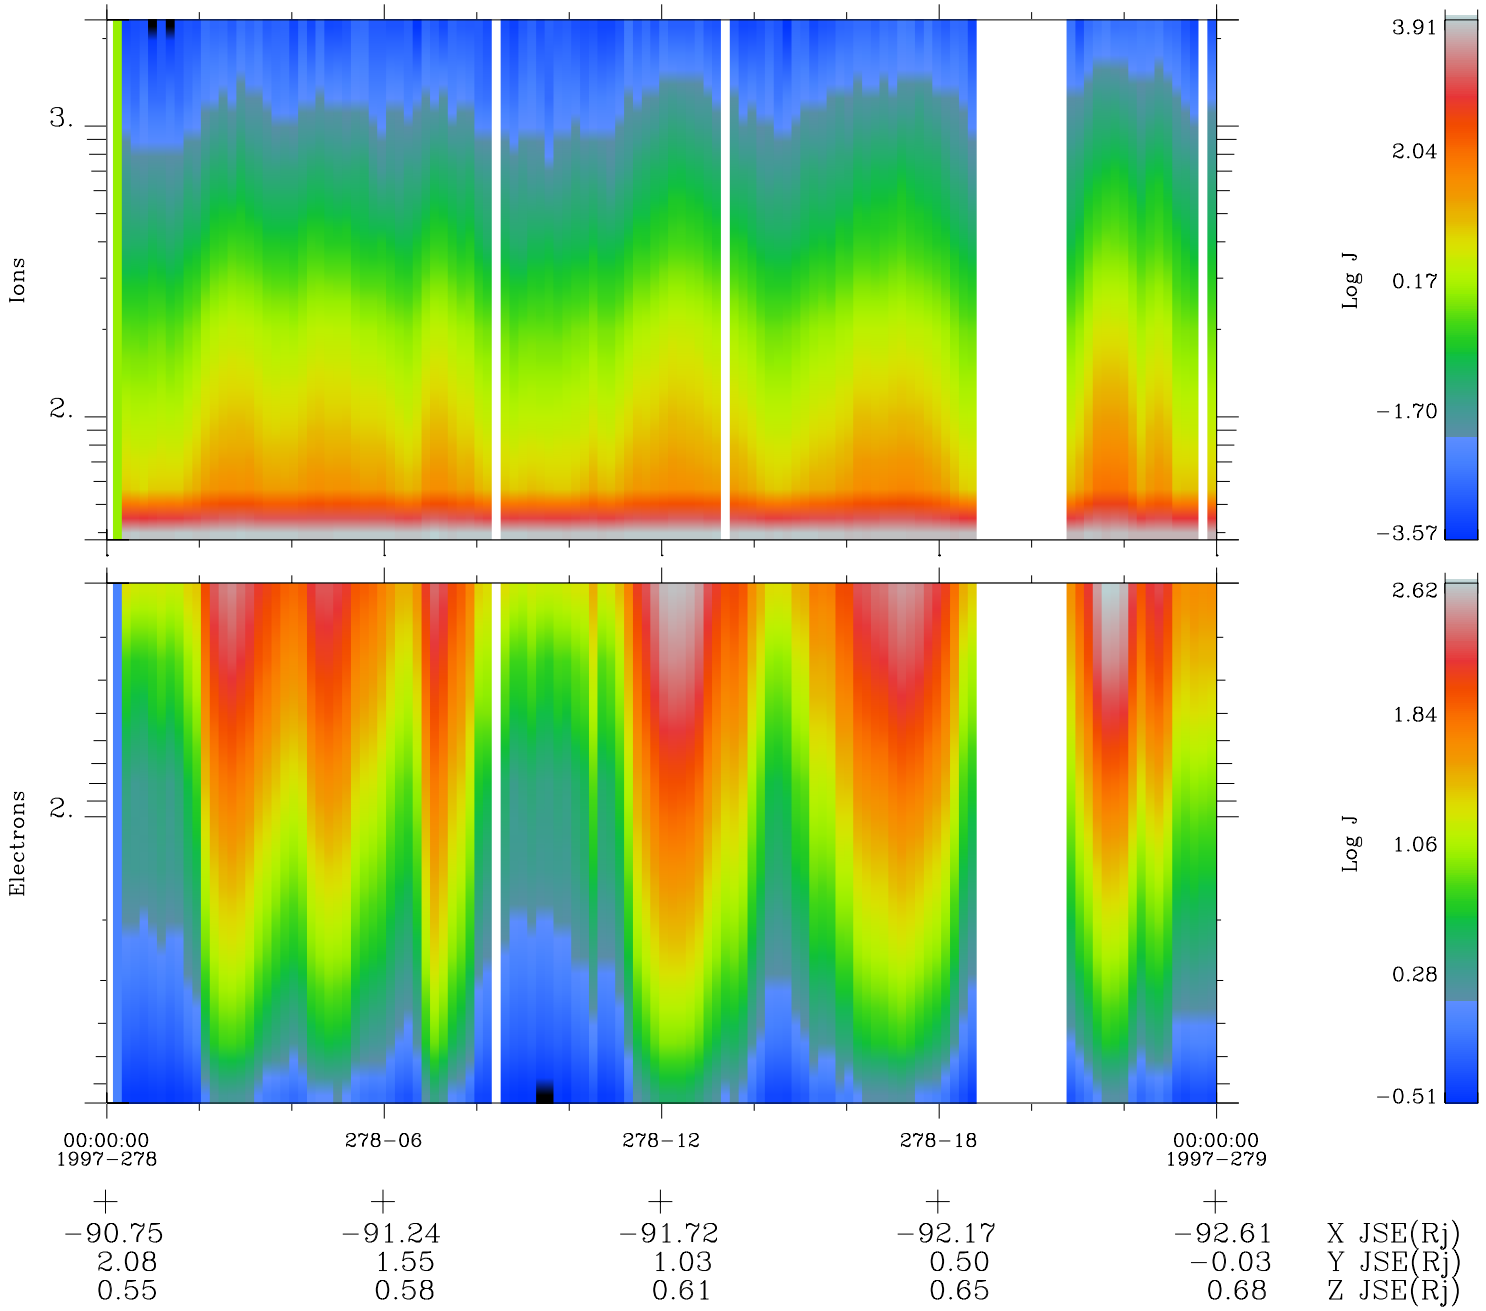

Galileo EPD Real Time Omni Spectrum 97278

Software Version: RTSPEC_OMNI V 1.20
 Data Production: 06-03-00
 Plot Production: Sun Sep 16 03:48:58 2001
 Color File: wondr3
 Geofactor File: 1.1

◇ = Jupiter look direction
 □ = Corotation look direction