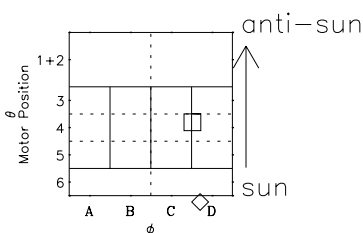

Galileo EPD Real-Time Six-Sector 97278

Software Version: RTLINE_R6 V 1.20
Data Production: 06-03-00
Plot Production: Sun Sep 16 03:51:03 2001

◇ = Jupiter look direction
□ = Corotation look direction