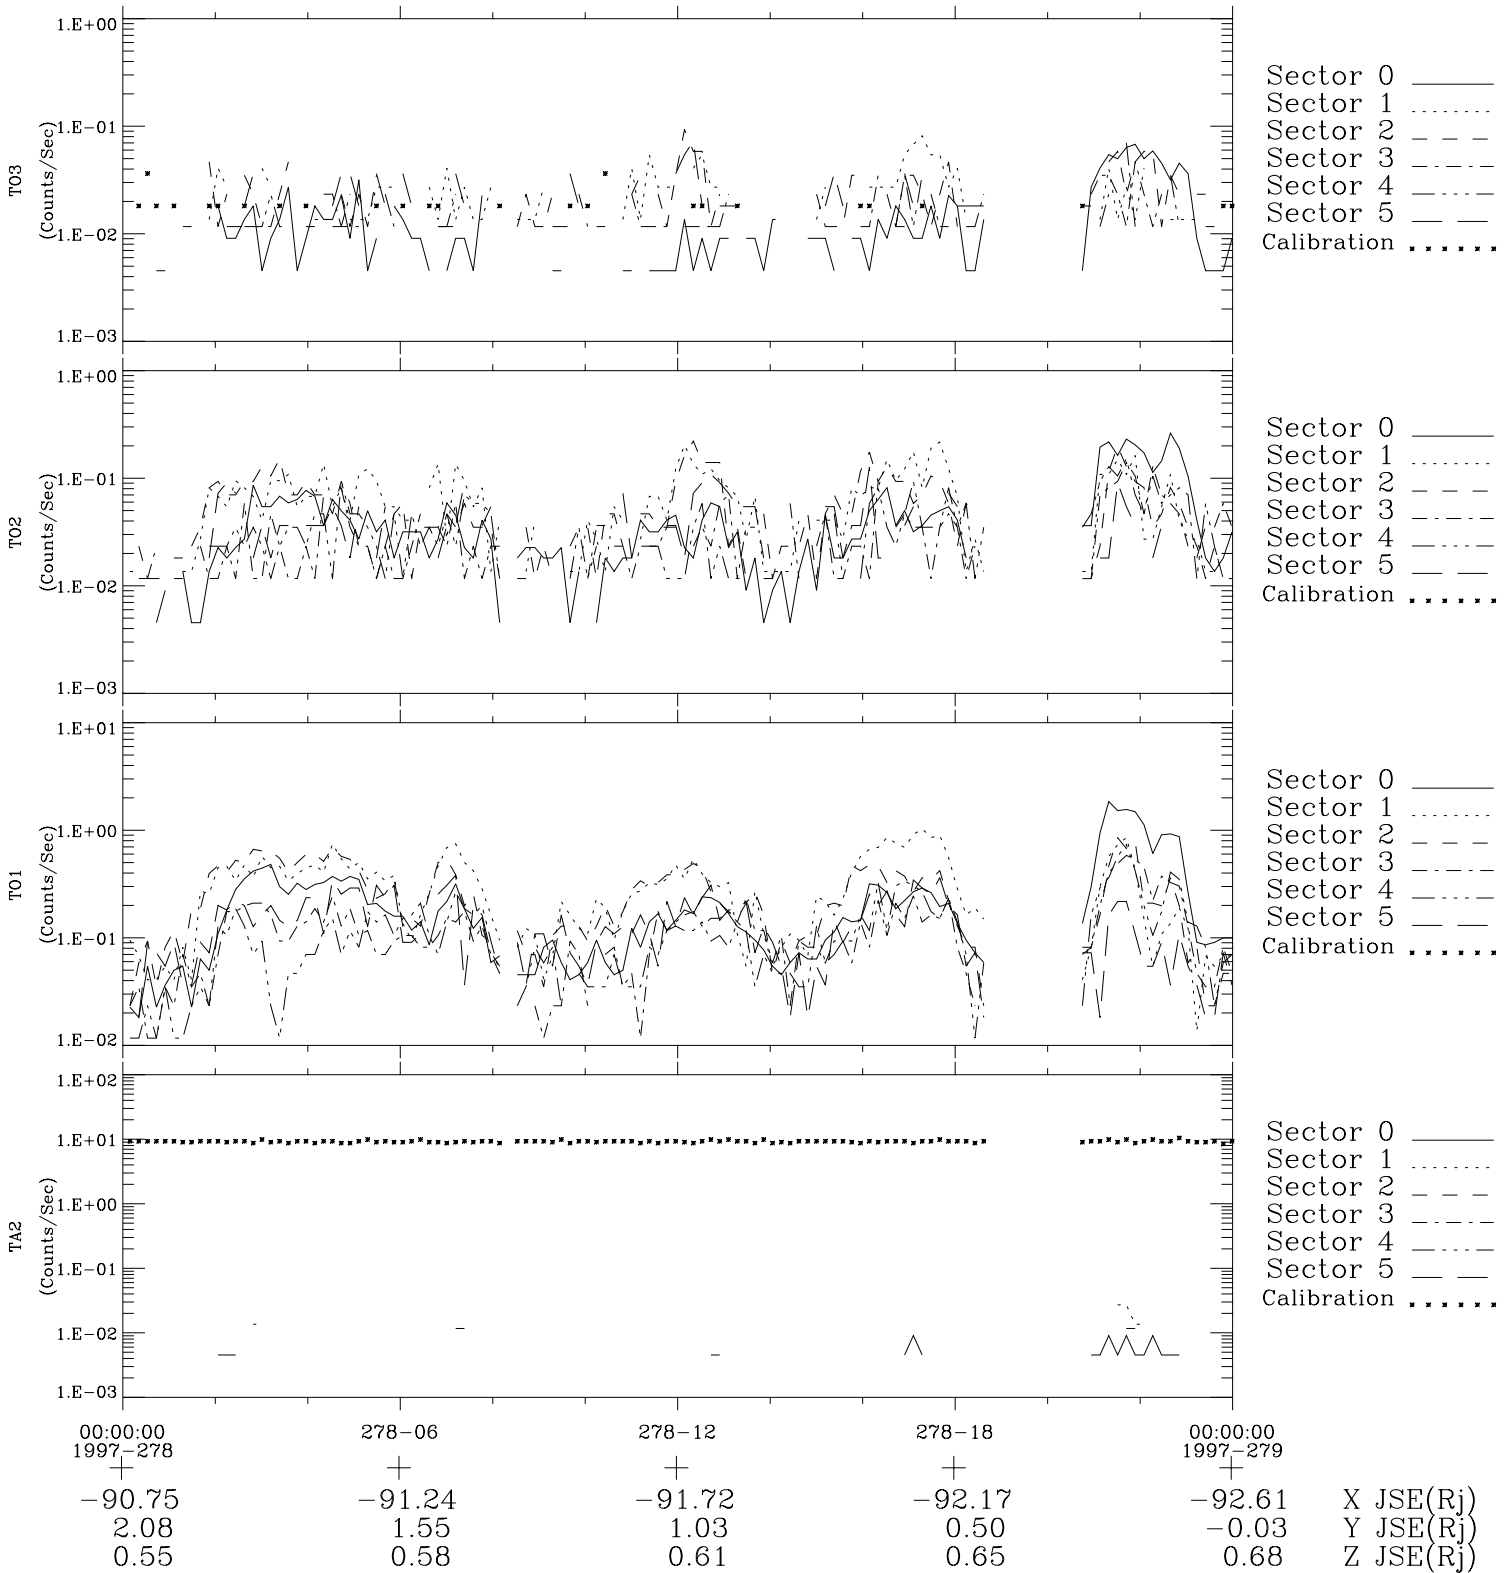

Galileo EPD Real-Time Six-Sector 97278

Software Version: RTLINE_R6 V 1.20
Data Production: 06-03-00
Plot Production: Sun Sep 16 03:51:03 2001

◇ = Jupiter look direction
□ = Corotation look direction