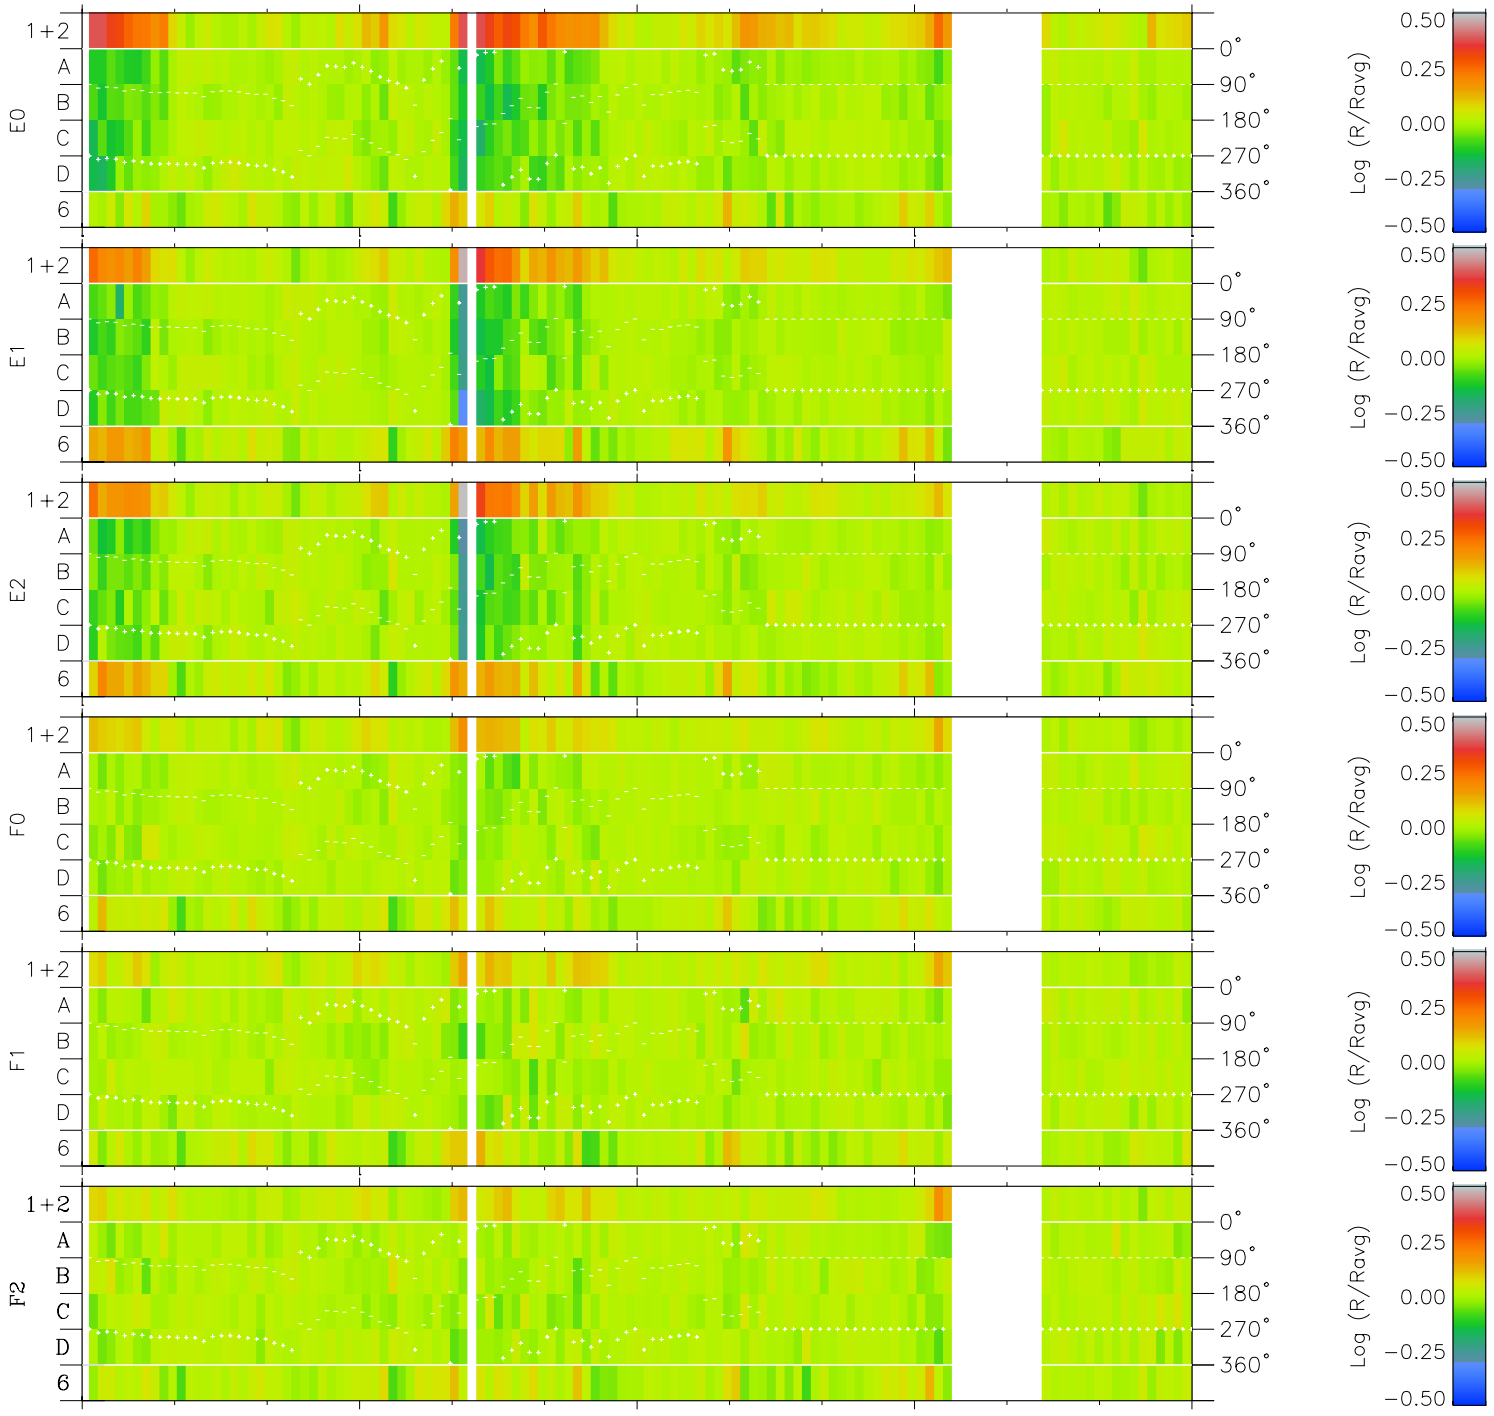

# Galileo EPD Real Time Azimuth Anisotropies 97278

Software Version: RTAZIM\_MEAN V 1.20  
 Data Production: 06-03-00  
 Plot Production: Sun Sep 16 03:50:29 2001  
 Color File: wondr3  
 Geofactor File: 1.1

00:00:00 1997-278	278-06	278-12	278-18	00:00:00 1997-279	
+	+	+	+	+	X JSE(R <sub>j</sub> )
-90.75	-91.24	-91.72	-92.17	-92.61	Y JSE(R <sub>j</sub> )
2.08	1.55	1.03	0.50	-0.03	Z JSE(R <sub>j</sub> )
0.55	0.58	0.61	0.65	0.68	

◇ = Jupiter look direction  
 □ = Corotation look direction