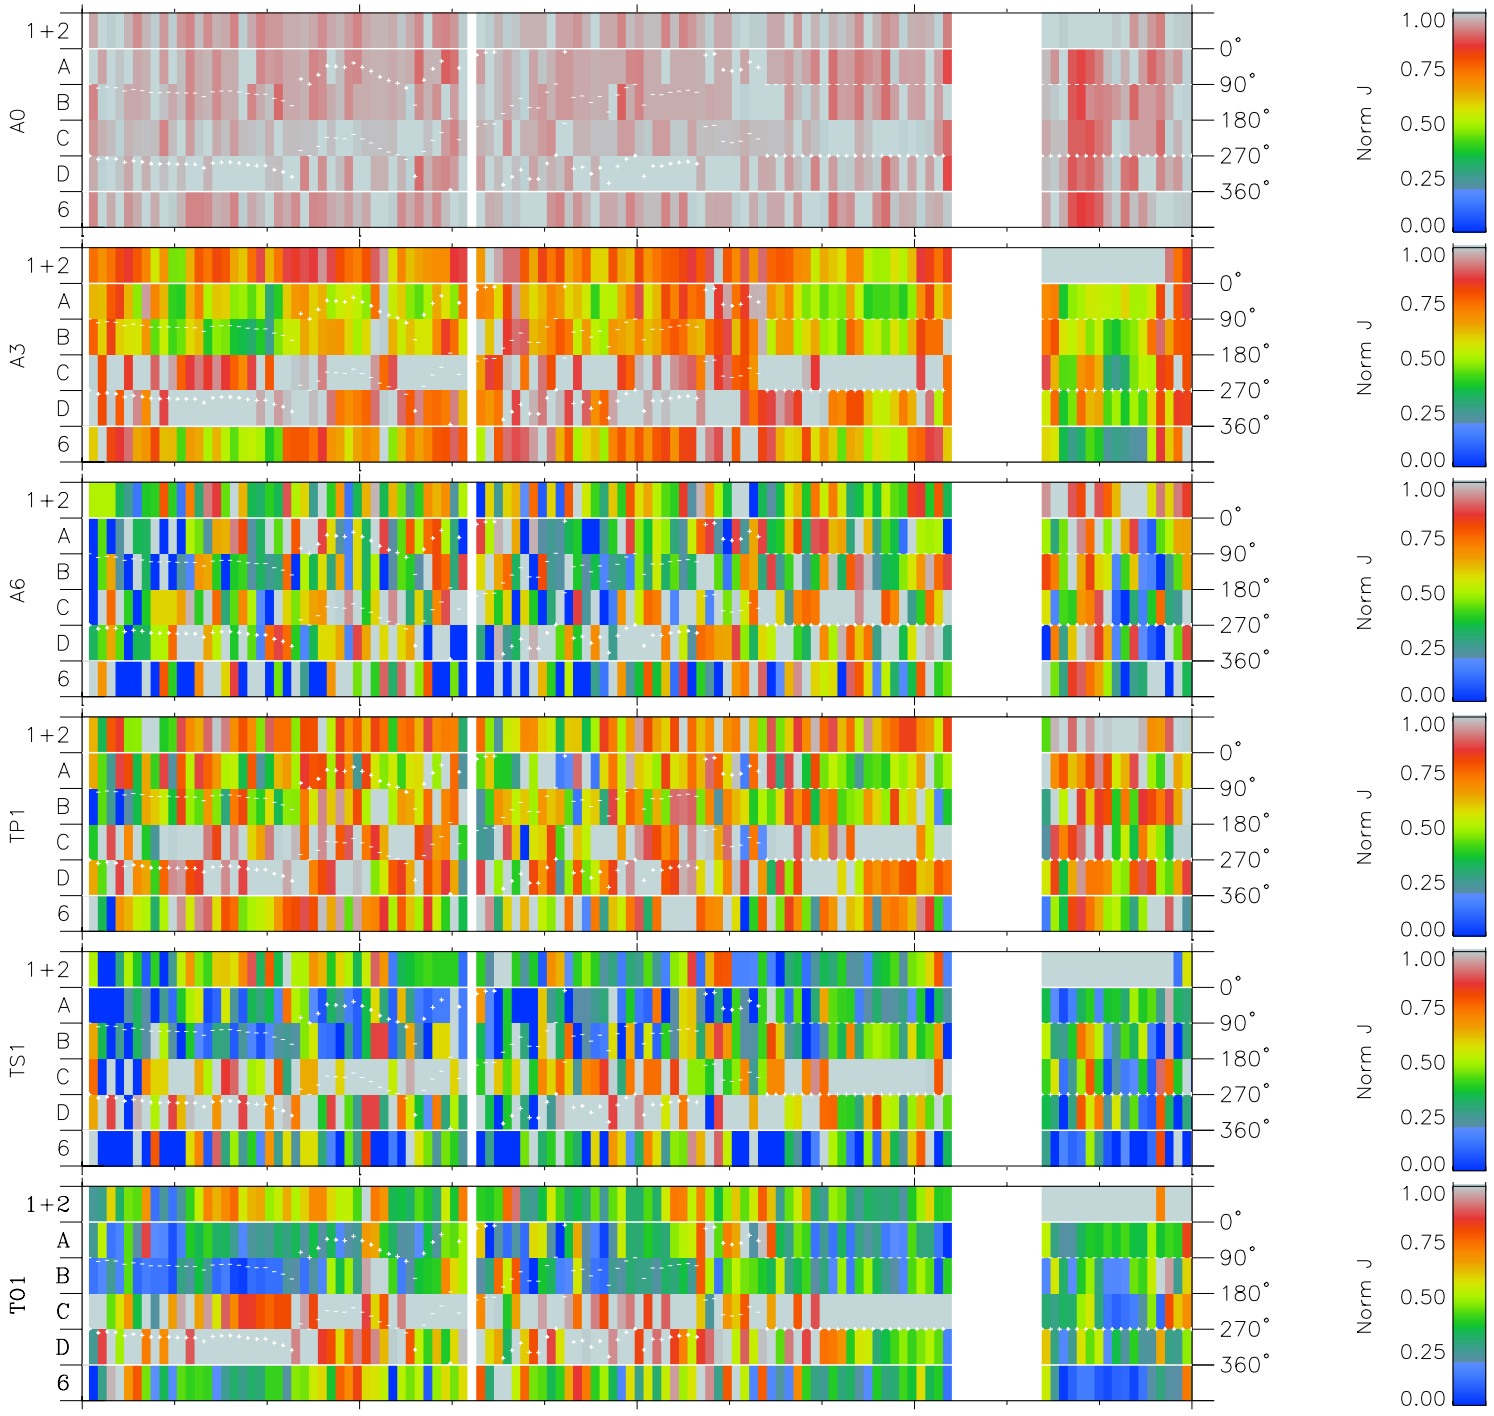

Galileo EPD Real Time Azimuth Anisotropies 97278

Software Version: RTAZIM_NORM V 1.20
Data Production: 06-03-00
Plot Production: Sun Sep 16 03:50:45 2001
Color File: wondr3
Geofactor File: 1.1

00:00:00 1997-278	278-06	278-12	278-18	00:00:00 1997-279	
+	+	+	+	+	X JSE(R _j)
-90.75	-91.24	-91.72	-92.17	-92.61	Y JSE(R _j)
2.08	1.55	1.03	0.50	-0.03	Z JSE(R _j)
0.55	0.58	0.61	0.65	0.68	

◇ = Jupiter look direction
□ = Corotation look direction