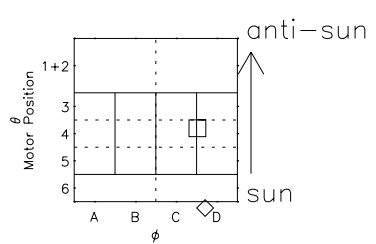

Galileo EPD Real Time Azimuth Anisotropies 97278

Software Version: RTAZIM_NORM V 1.20
Data Production: 06-03-00
Plot Production: Sun Sep 16 03:50:45 2001
Color File: wondr3
Geofactor File: 1.1

00:00:00 1997-278	278-06	278-12	278-18	00:00:00 1997-279	
+	+	+	+	+	X JSE(R _j)
-90.75	-91.24	-91.72	-92.17	-92.61	Y JSE(R _j)
2.08	1.55	1.03	0.50	-0.03	Z JSE(R _j)
0.55	0.58	0.61	0.65	0.68	

◇ = Jupiter look direction
□ = Corotation look direction