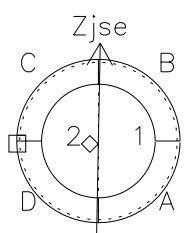

Galileo EPD Real Time Azimuth Anisotropies 97278

Software Version: RTAZIM_NORM V 1.20
Data Production: 06-03-00
Plot Production: Sun Sep 16 03:50:45 2001
Color File: wondr3
Geofactor File: 1.1

00:00:00 1997-278	278-06	278-12	278-18	00:00:00 1997-279	
+	+	+	+	+	X JSE(R _j)
-90.75	-91.24	-91.72	-92.17	-92.61	Y JSE(R _j)
2.08	1.55	1.03	0.50	-0.03	Z JSE(R _j)
0.55	0.58	0.61	0.65	0.68	

◇ = Jupiter look direction
□ = Corotation look direction