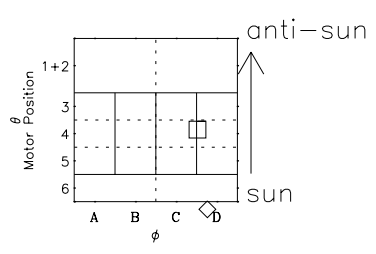

Galileo EPD Real Time Omni Spectrum 97277

Software Version: RTSPEC_OMNI V 1.20
 Data Production: 06-03-00
 Plot Production: Sun Sep 16 03:40:53 2001
 Color File: wondr3
 Geofactor File: 1.1

◇ = Jupiter look direction
 □ = Corotation look direction