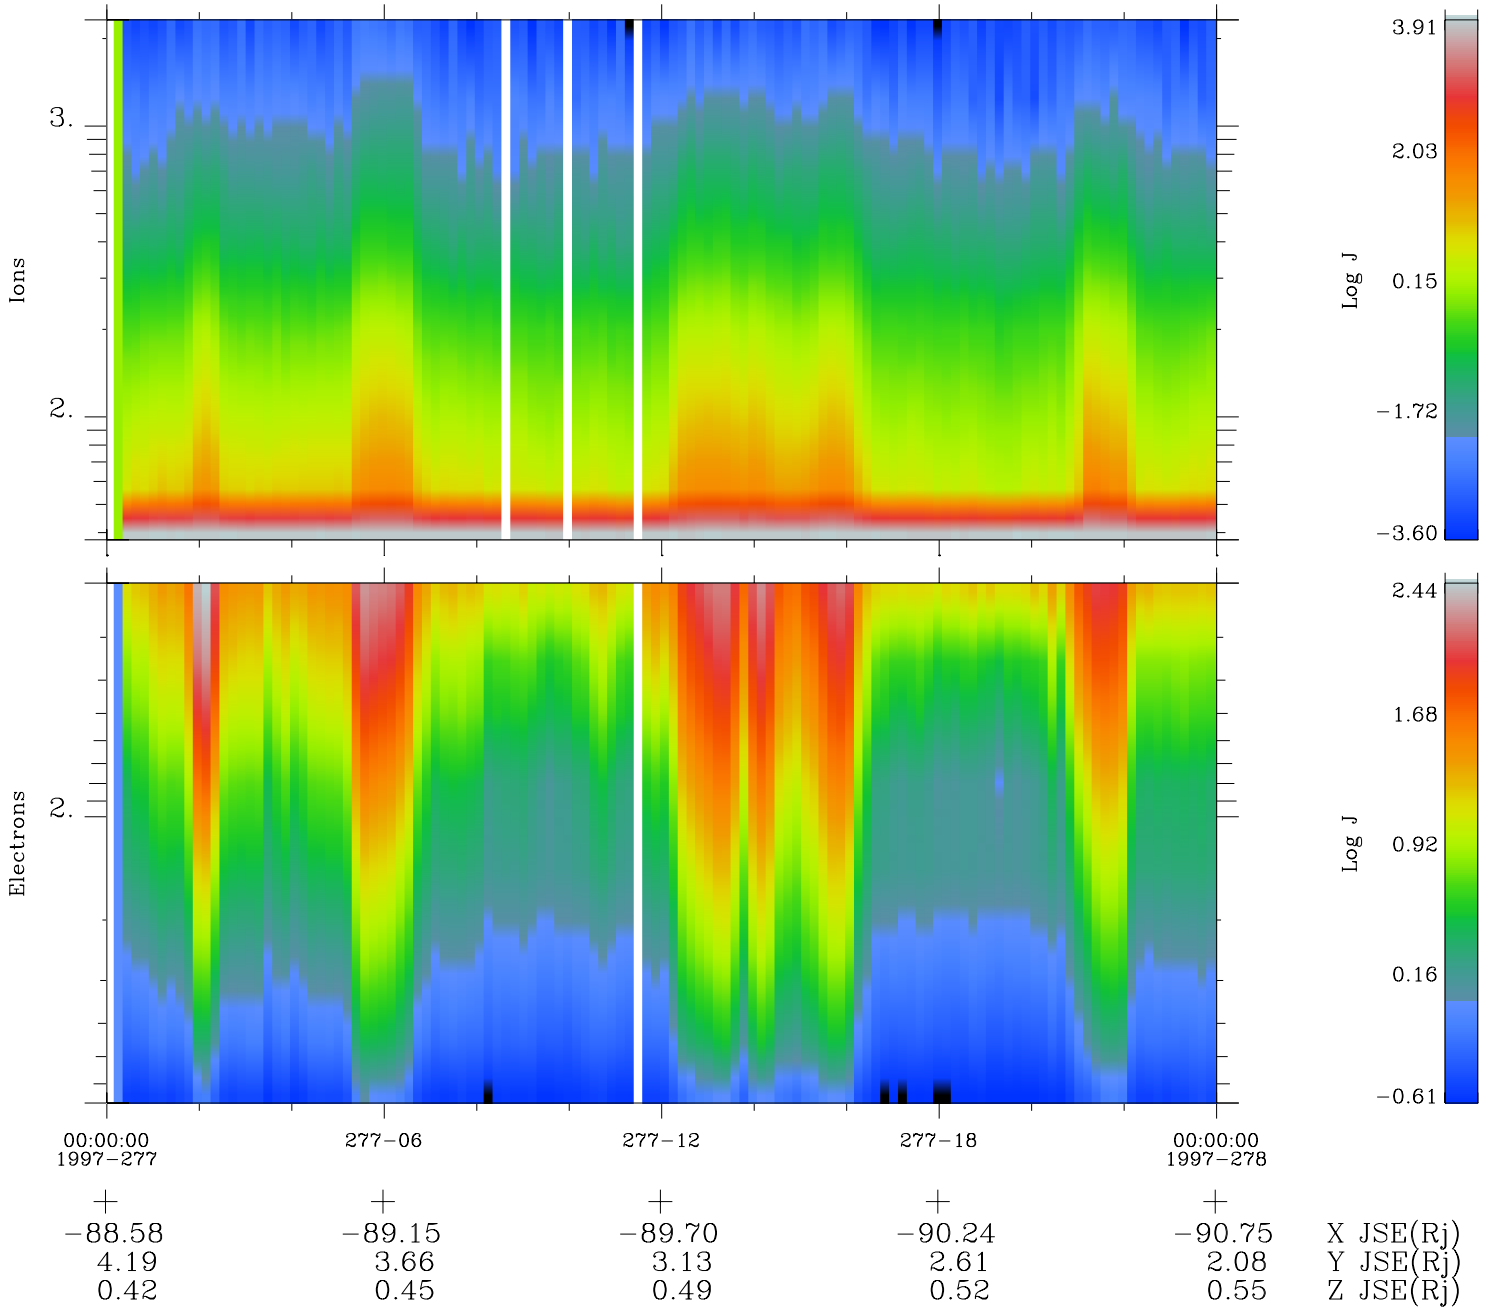

Galileo EPD Real Time Omni Spectrum 97277

Software Version: RTSPEC_OMNI V 1.20
 Data Production: 06-03-00
 Plot Production: Sun Sep 16 03:40:53 2001
 Color File: wondr3
 Geofactor File: 1.1

◇ = Jupiter look direction
 □ = Corotation look direction