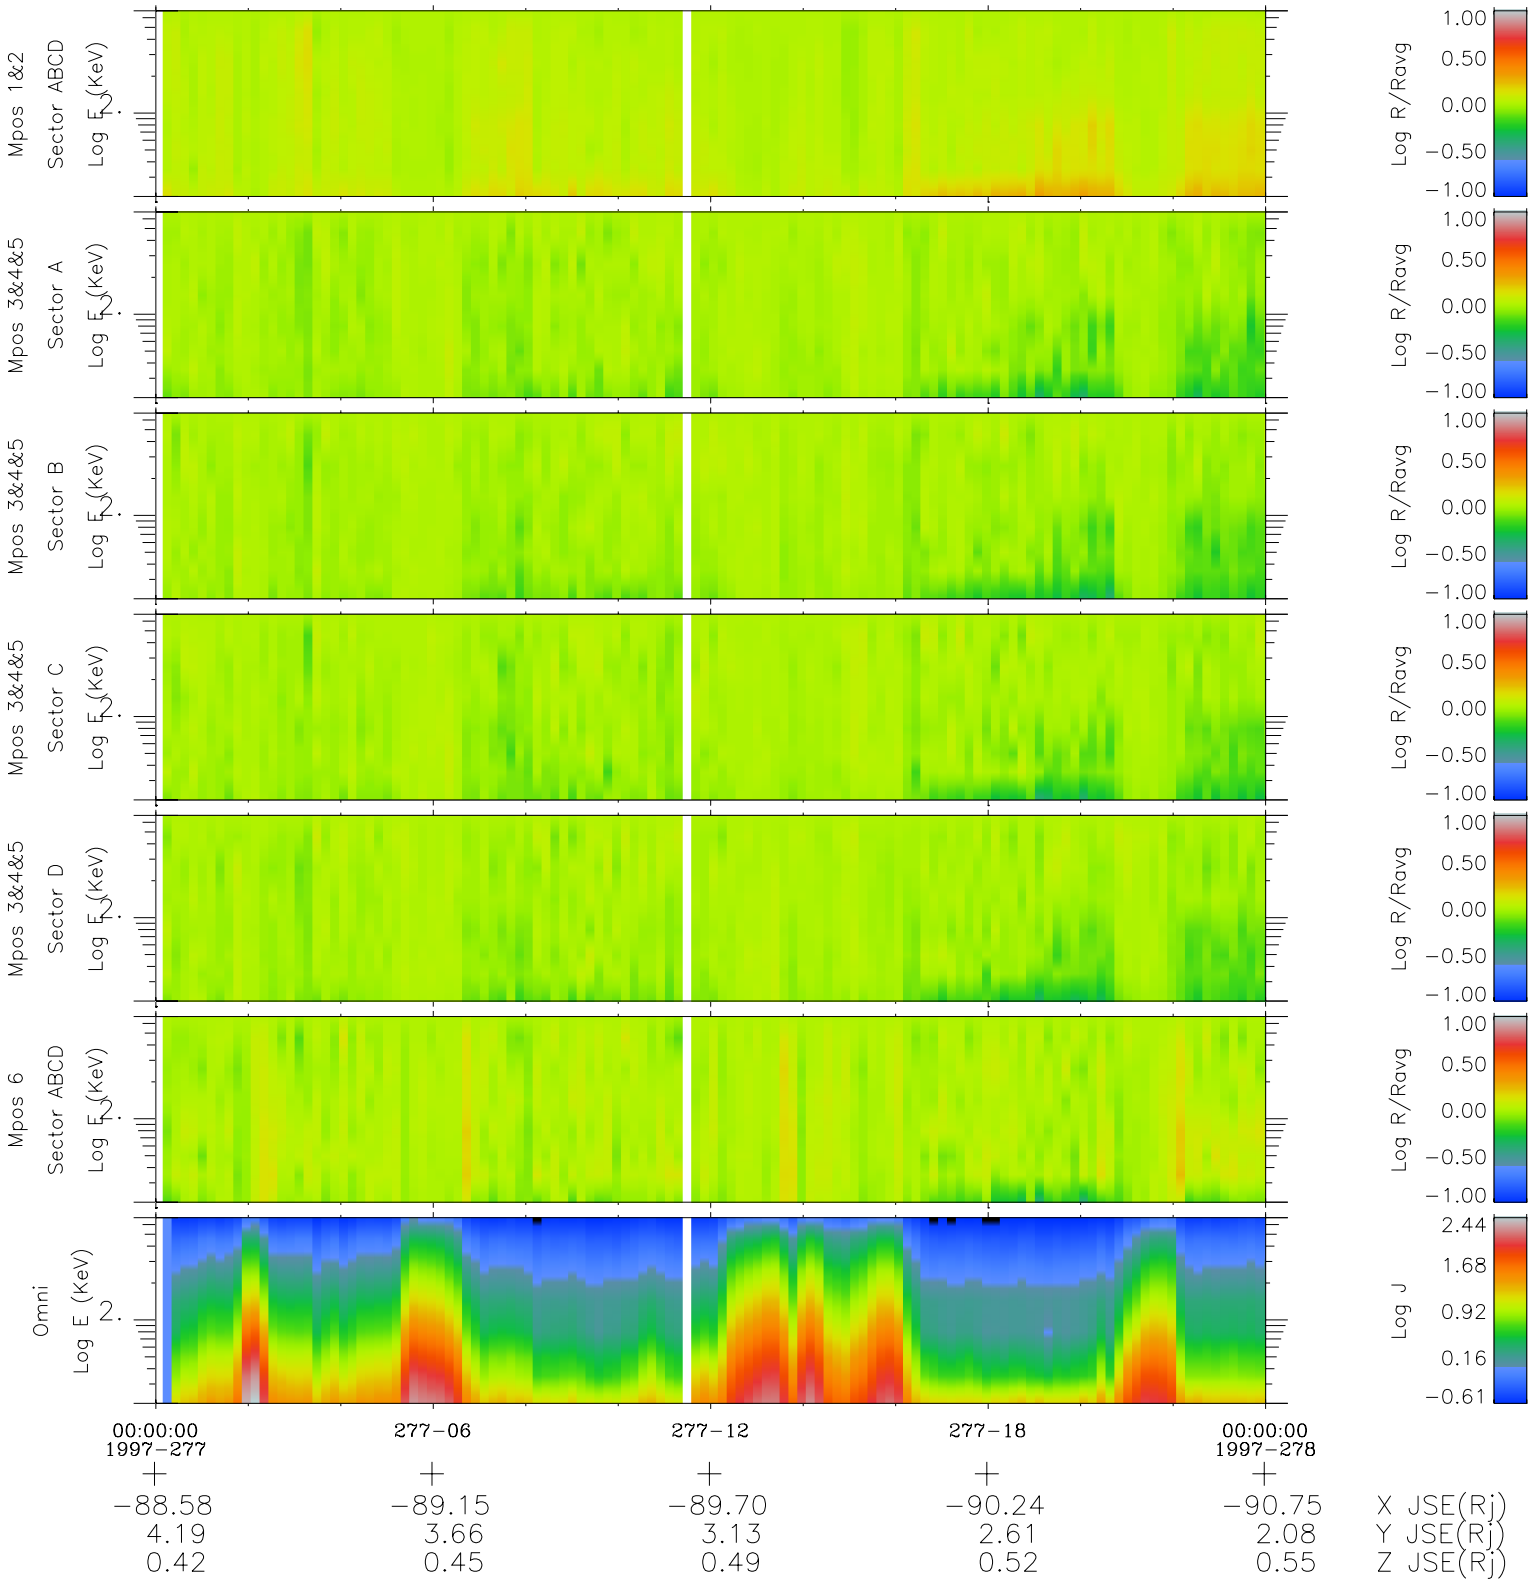

Galileo EPD Real Time R6 Electrons Spectra 97277

Software Version: RTSPEC_R6 V 1.20
 Data Production: 06-03-00
 Plot Production: Sun Sep 16 03:40:47 2001
 Color File: wondr3
 Geofactor File: 1.1

◇ = Jupiter look direction
 □ = Corotation look direction