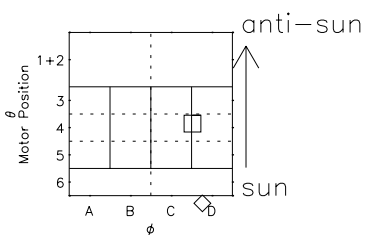

Galileo EPD Real Time R6 Electrons Spectra 97277

Software Version: RTSPEC_R6 V 1.20
 Data Production: 06-03-00
 Plot Production: Sun Sep 16 03:40:47 2001
 Color File: wondr3
 Geofactor File: 1.1

◇ = Jupiter look direction
 □ = Corotation look direction