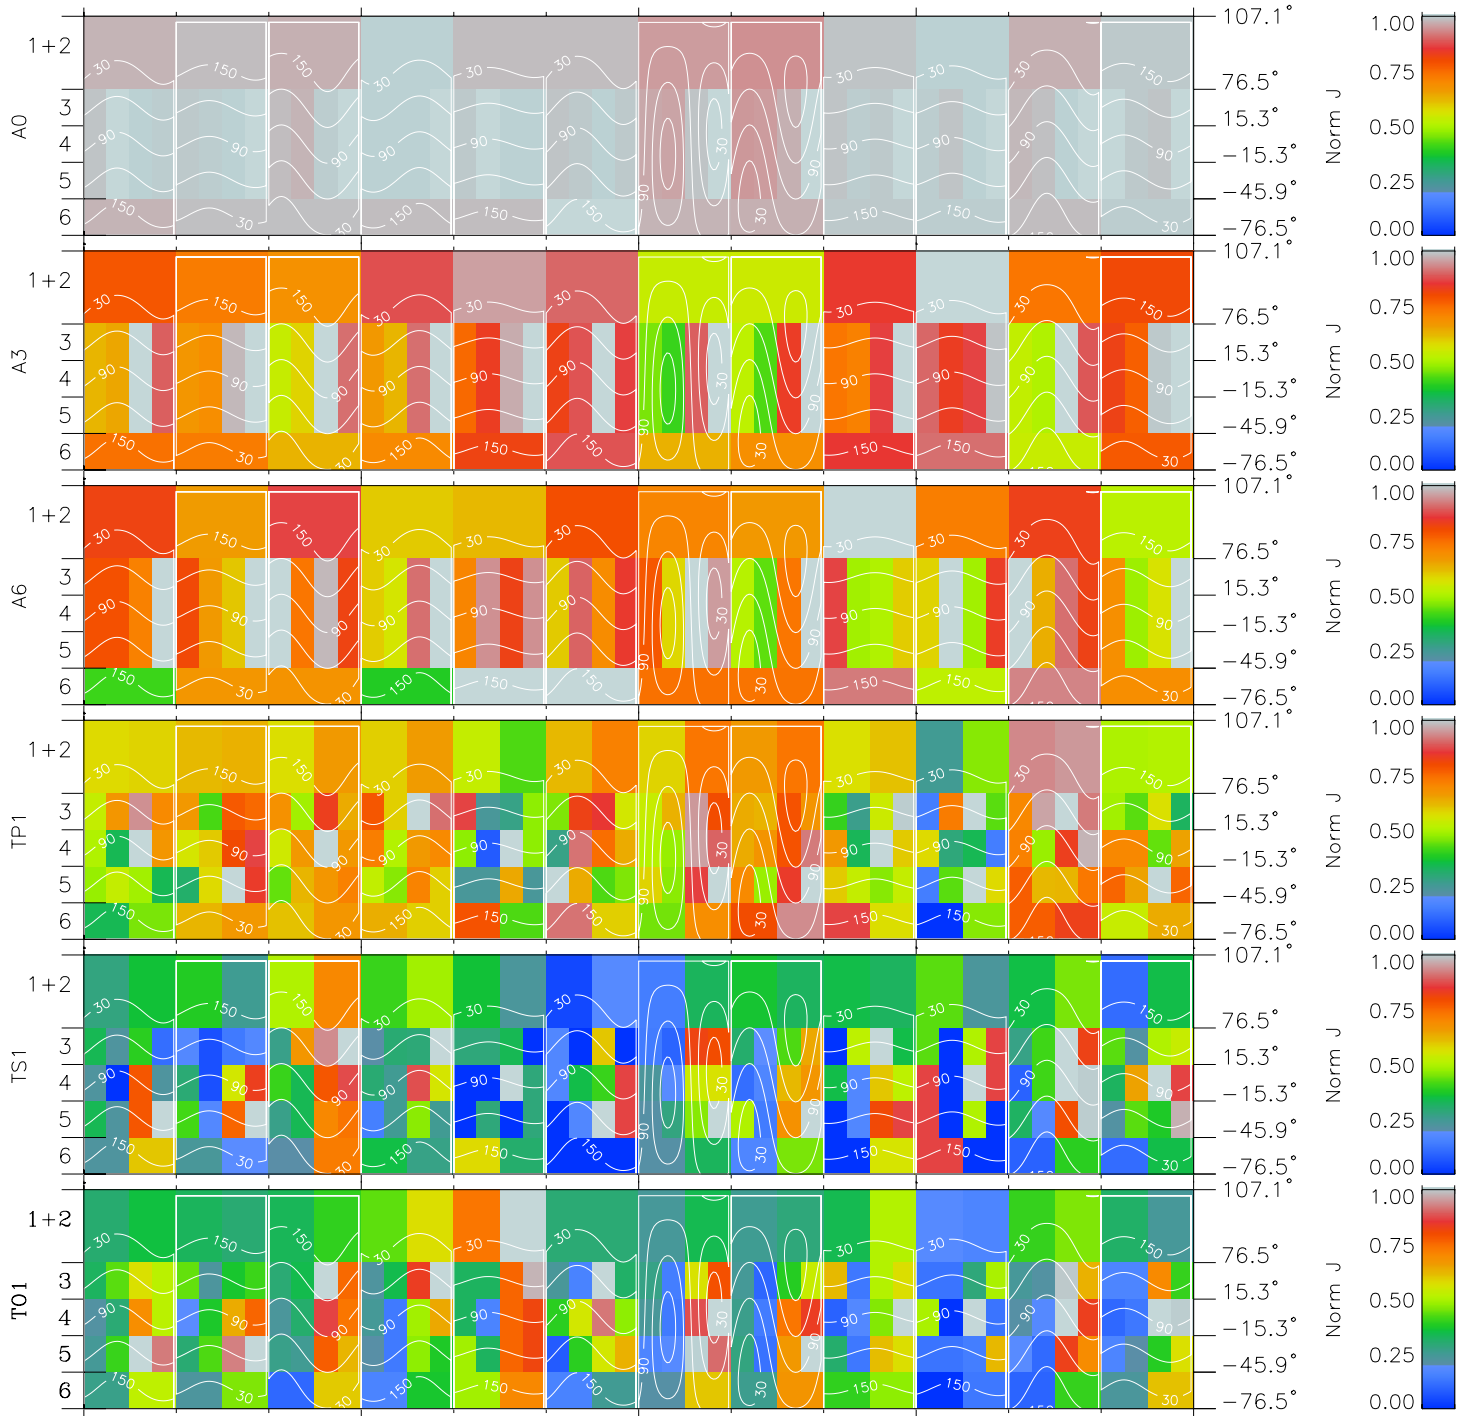

Galileo EPD Real Time All-Sky Anisotropies 97277

Software Version: RTSKY_NORM V 1.20
 Data Production: 06-03-00
 Plot Production: Sun Sep 16 03:41:31 2001
 Color File: wondr3
 Geofactor File: 1.1

00:00:00 1997-277	277-06	277-12	277-18	00:00:00 1997-278	X JSE(R _j)	Y JSE(R _j)	Z JSE(R _j)
+ -88.58 4.19 0.42	+ -89.15 3.66 0.45	+ -89.70 3.13 0.49	+ -90.24 2.61 0.52	+ -90.75 2.08 0.55			

- ◇ = Jupiter look direction
- = Corotation look direction