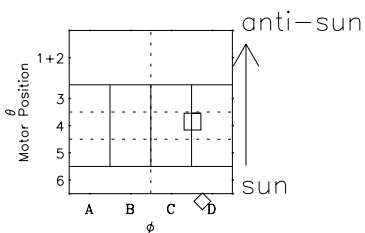

Galileo EPD Real-Time Omni 97277

Software Version: RTLINE_OMNI V 1.20
Data Production: 06-03-00
Plot Production: Sun Sep 16 03:42:59 2001

◇ = Jupiter look direction
□ = Corotation look direction