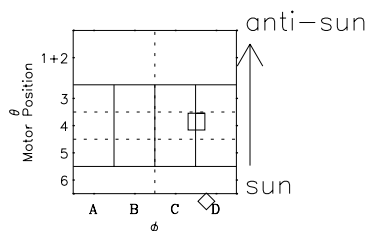

# Galileo EPD Real-Time Omni 97277

Software Version: RTLINE\_OMNI V 1.20  
Data Production: 06-03-00  
Plot Production: Sun Sep 16 03:42:58 2001

- ◇ = Jupiter look direction
- = Corotation look direction