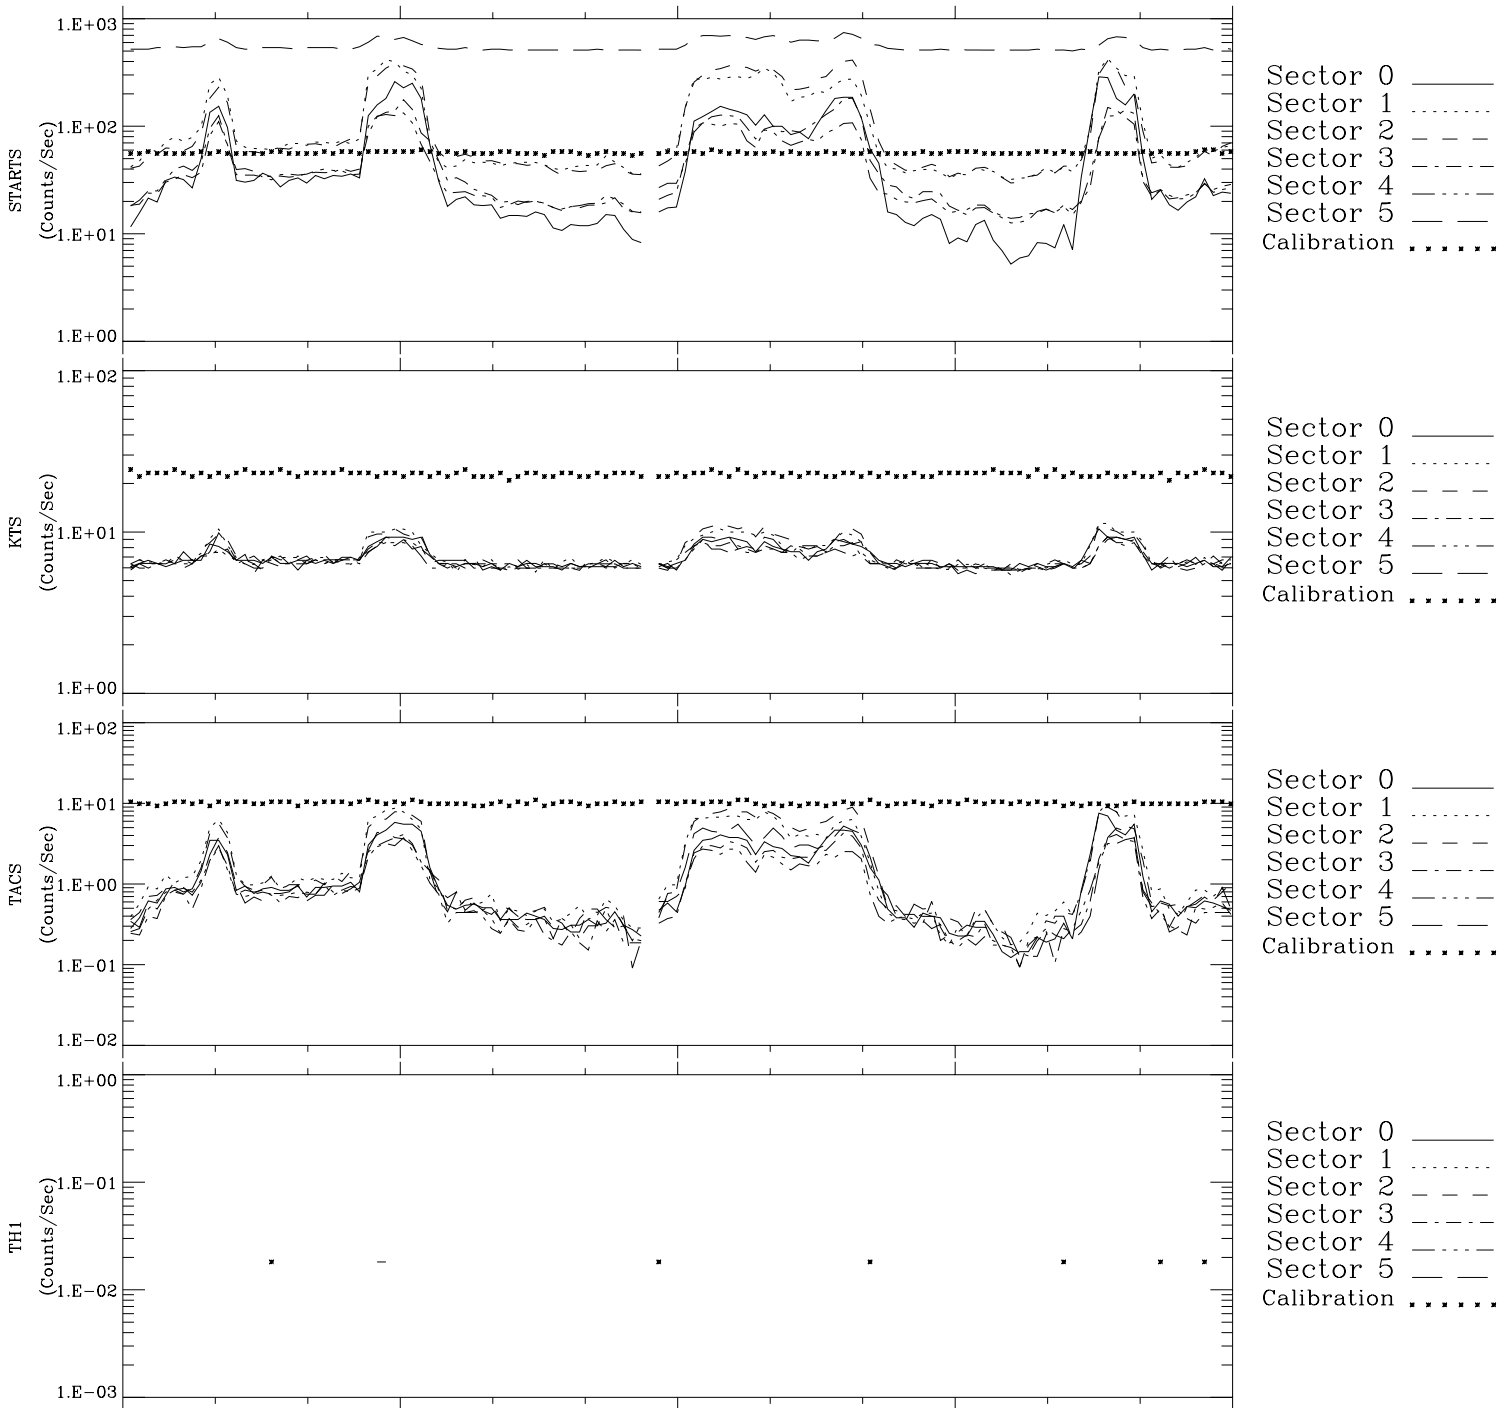

Galileo EPD Real-Time Six-Sector 97277

Software Version: RTLINE_R6 V 1.20
Data Production: 06-03-00
Plot Production: Sun Sep 16 03:43:06 2001

Sector 0 ———
Sector 1
Sector 2 - - - -
Sector 3 - . - . -
Sector 4 - - - -
Sector 5 ———
Calibration
.....

Sector 0 ———
Sector 1
Sector 2 - - - -
Sector 3 - . - . -
Sector 4 - - - -
Sector 5 ———
Calibration
.....

Sector 0 ———
Sector 1
Sector 2 - - - -
Sector 3 - . - . -
Sector 4 - - - -
Sector 5 ———
Calibration
.....

Sector 0 ———
Sector 1
Sector 2 - - - -
Sector 3 - . - . -
Sector 4 - - - -
Sector 5 ———
Calibration
.....

00:00:00 1997-277	277-06	277-12	277-18	00:00:00 1997-278	X JSE(R _j)
-88.58	-89.15	-89.70	-90.24	-90.75	Y JSE(R _j)
4.19	3.66	3.13	2.61	2.08	Z JSE(R _j)
0.42	0.45	0.49	0.52	0.55	

◇ = Jupiter look direction
□ = Corotation look direction