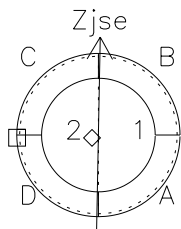

# Galileo EPD Real-Time Six-Sector 97277

Software Version: RTLINE\_R6 V 1.20  
Data Production: 06-03-00  
Plot Production: Sun Sep 16 03:43:05 2001

◇ = Jupiter look direction  
□ = Corotation look direction