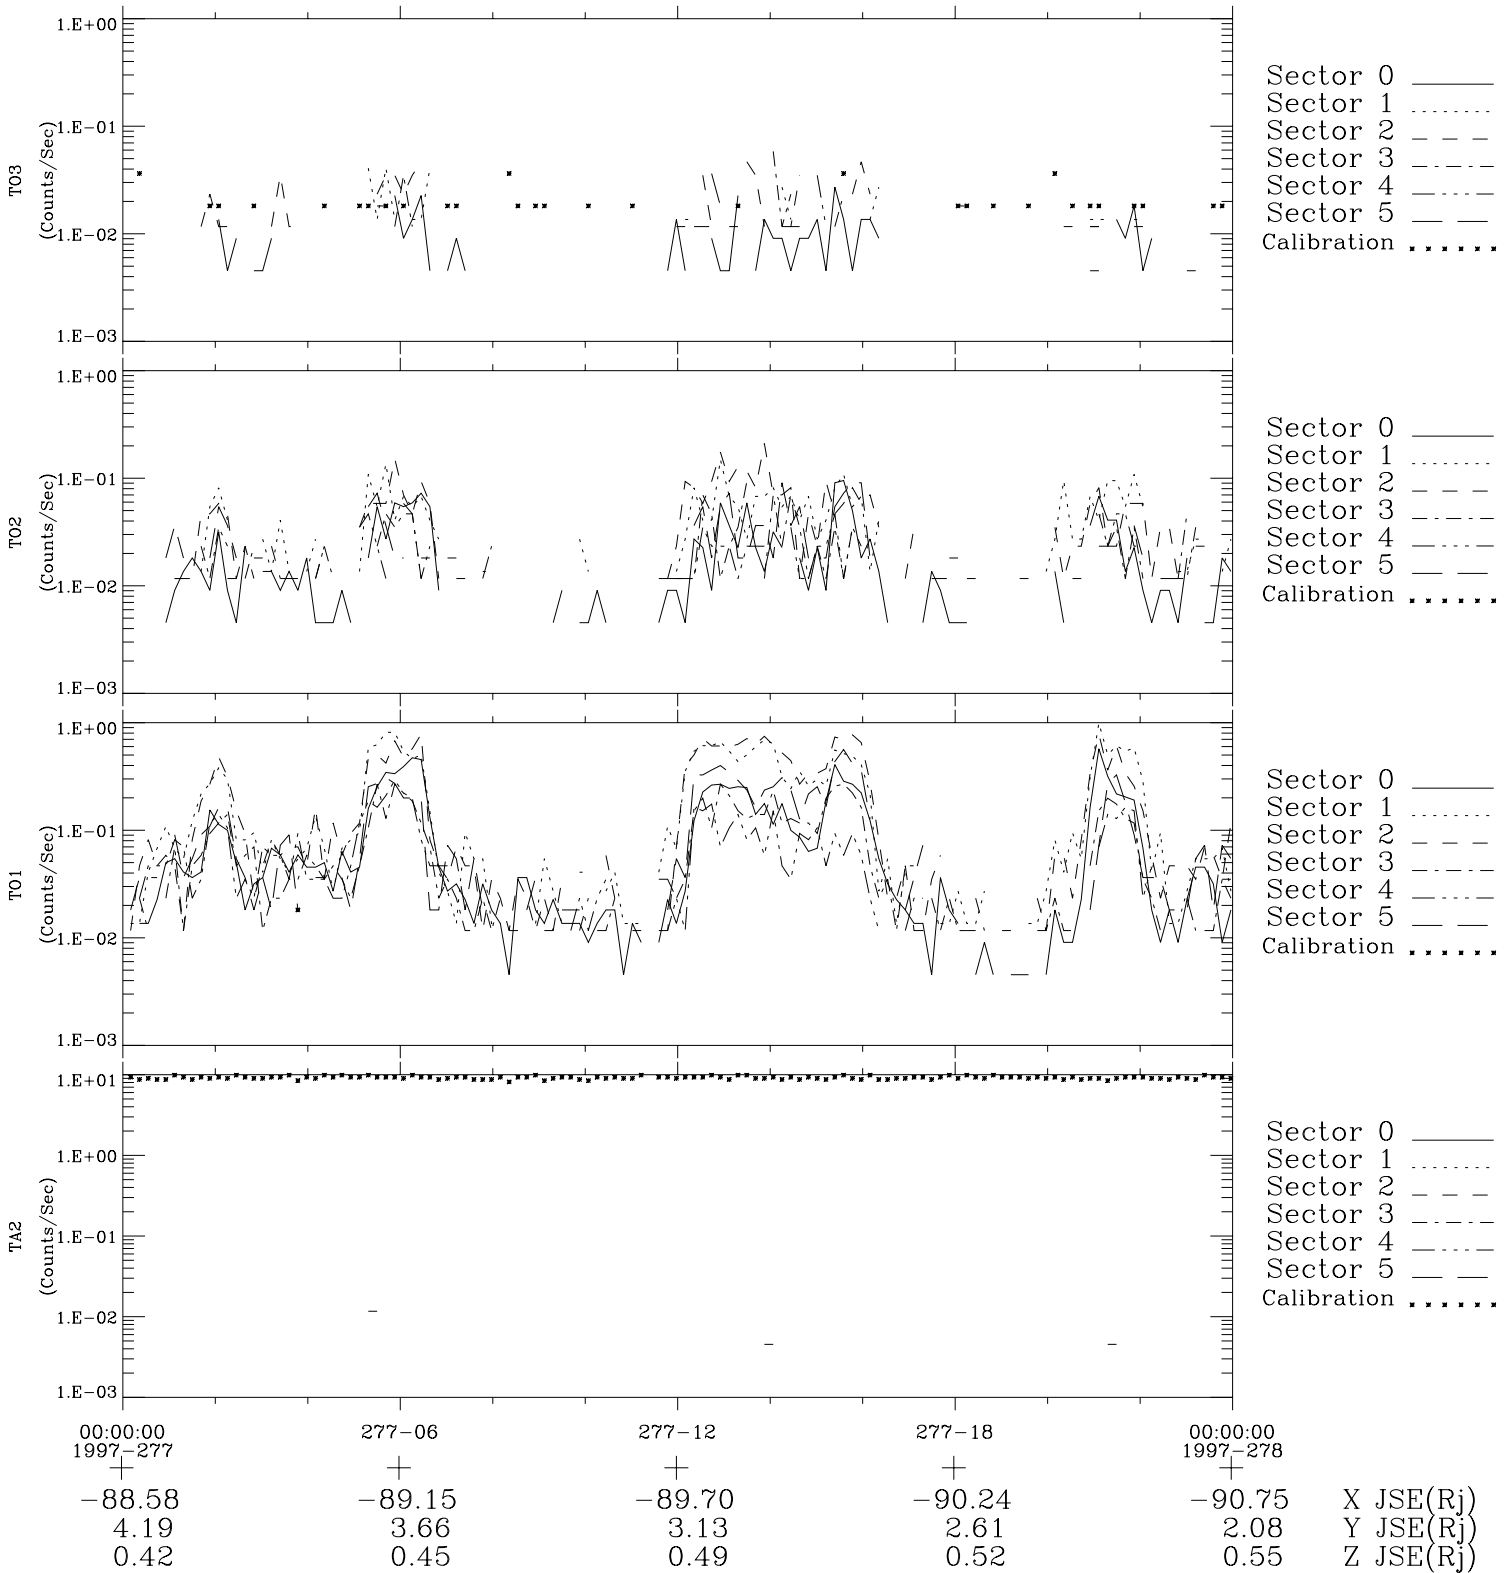

# Galileo EPD Real-Time Six-Sector 97277

Software Version: RTLINE\_R6 V 1.20  
Data Production: 06-03-00  
Plot Production: Sun Sep 16 03:43:05 2001

◇ = Jupiter look direction  
□ = Corotation look direction