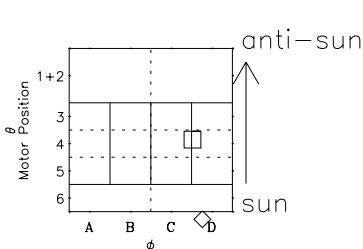

# Galileo EPD Real-Time Six-Sector 97277

Software Version: RTLINE\_R6 V 1.20  
Data Production: 06-03-00  
Plot Production: Sun Sep 16 03:43:05 2001

◇ = Jupiter look direction  
□ = Corotation look direction