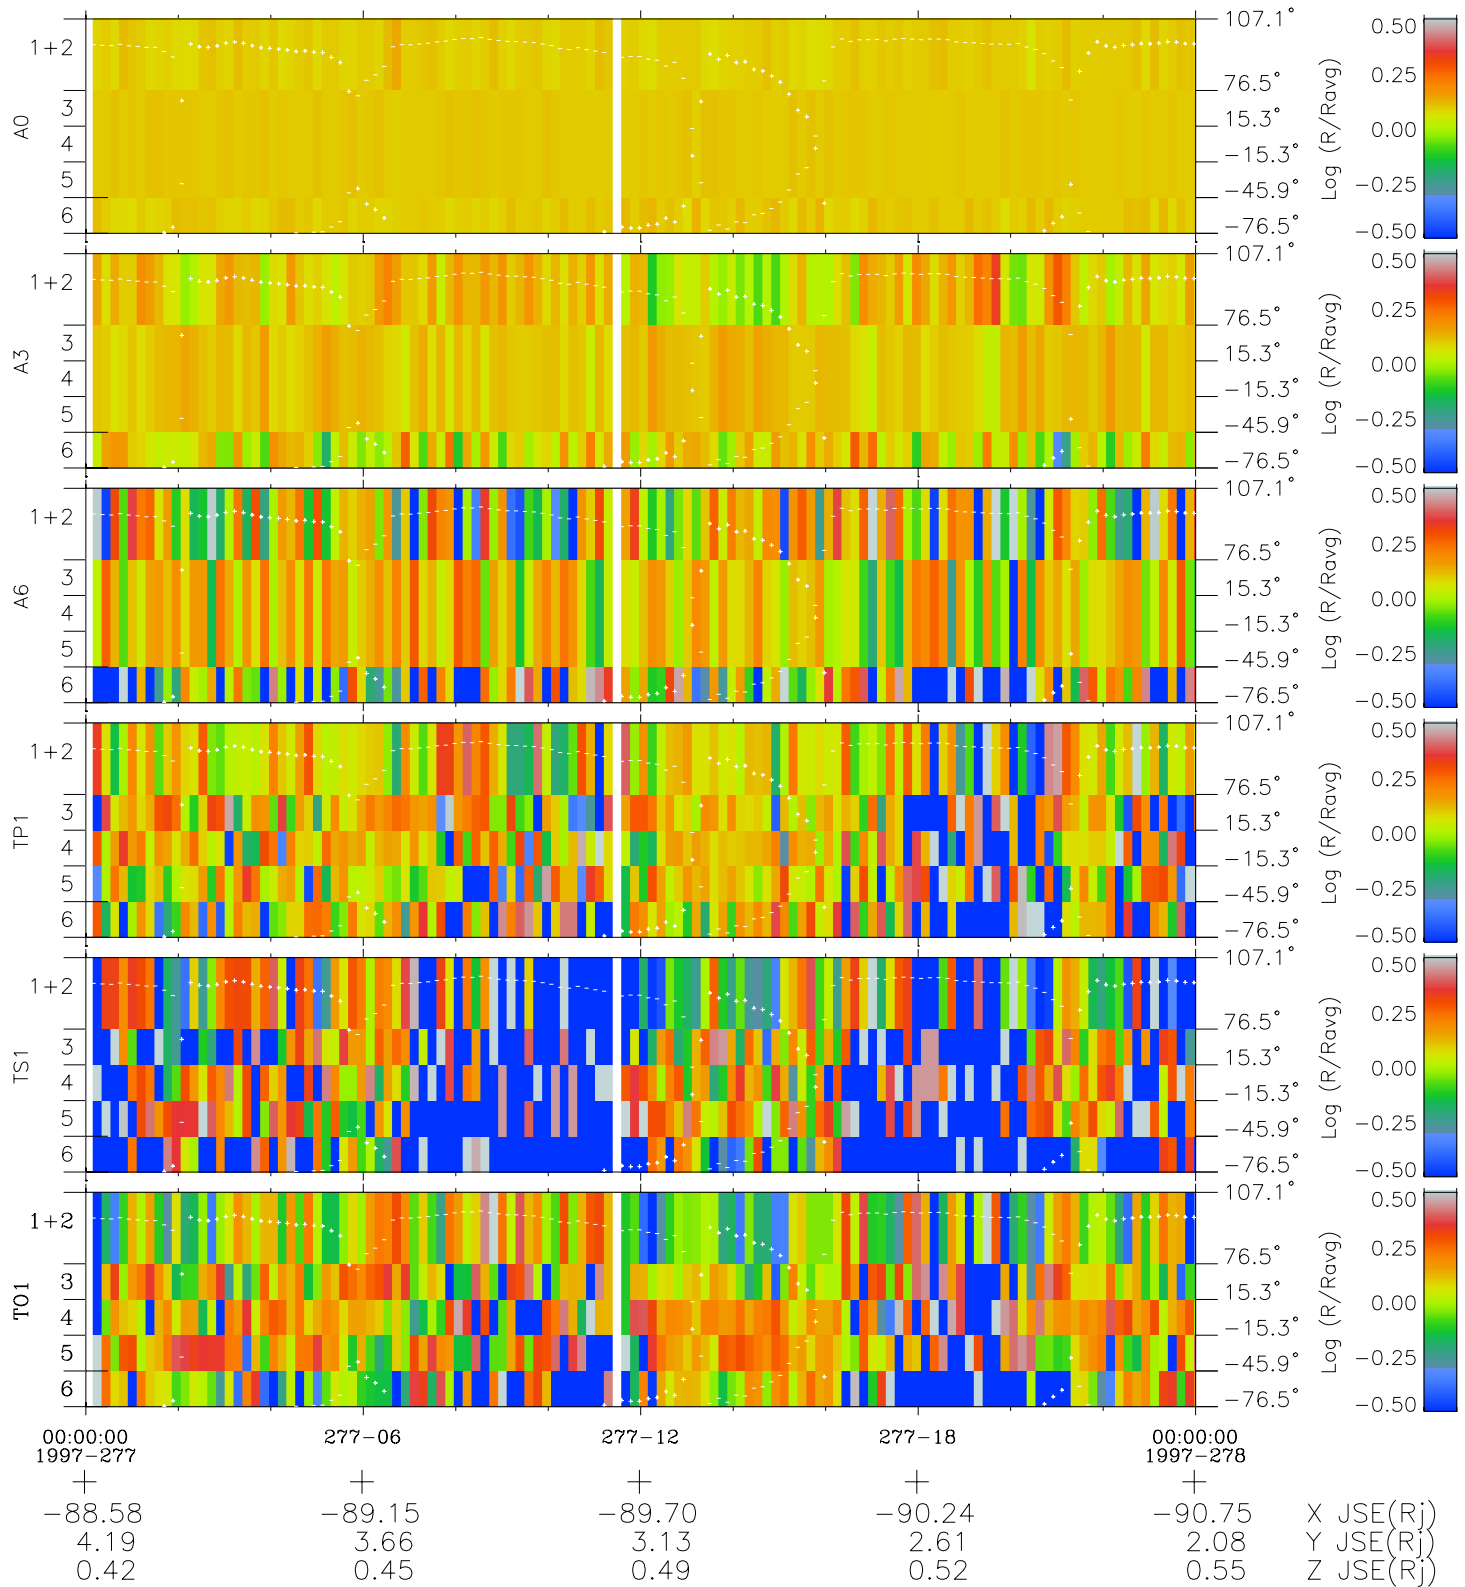

Galileo EPD Real Elevation Anisotropies 97277

Software Version: RTELEV_MEAN V 1.20
 Data Production: 06-03-00
 Plot Production: Sun Sep 16 03:41:45 2001
 Color File: wondr3
 Geofactor File: 1.1

- ◇ = Jupiter look direction
- = Corotation look direction