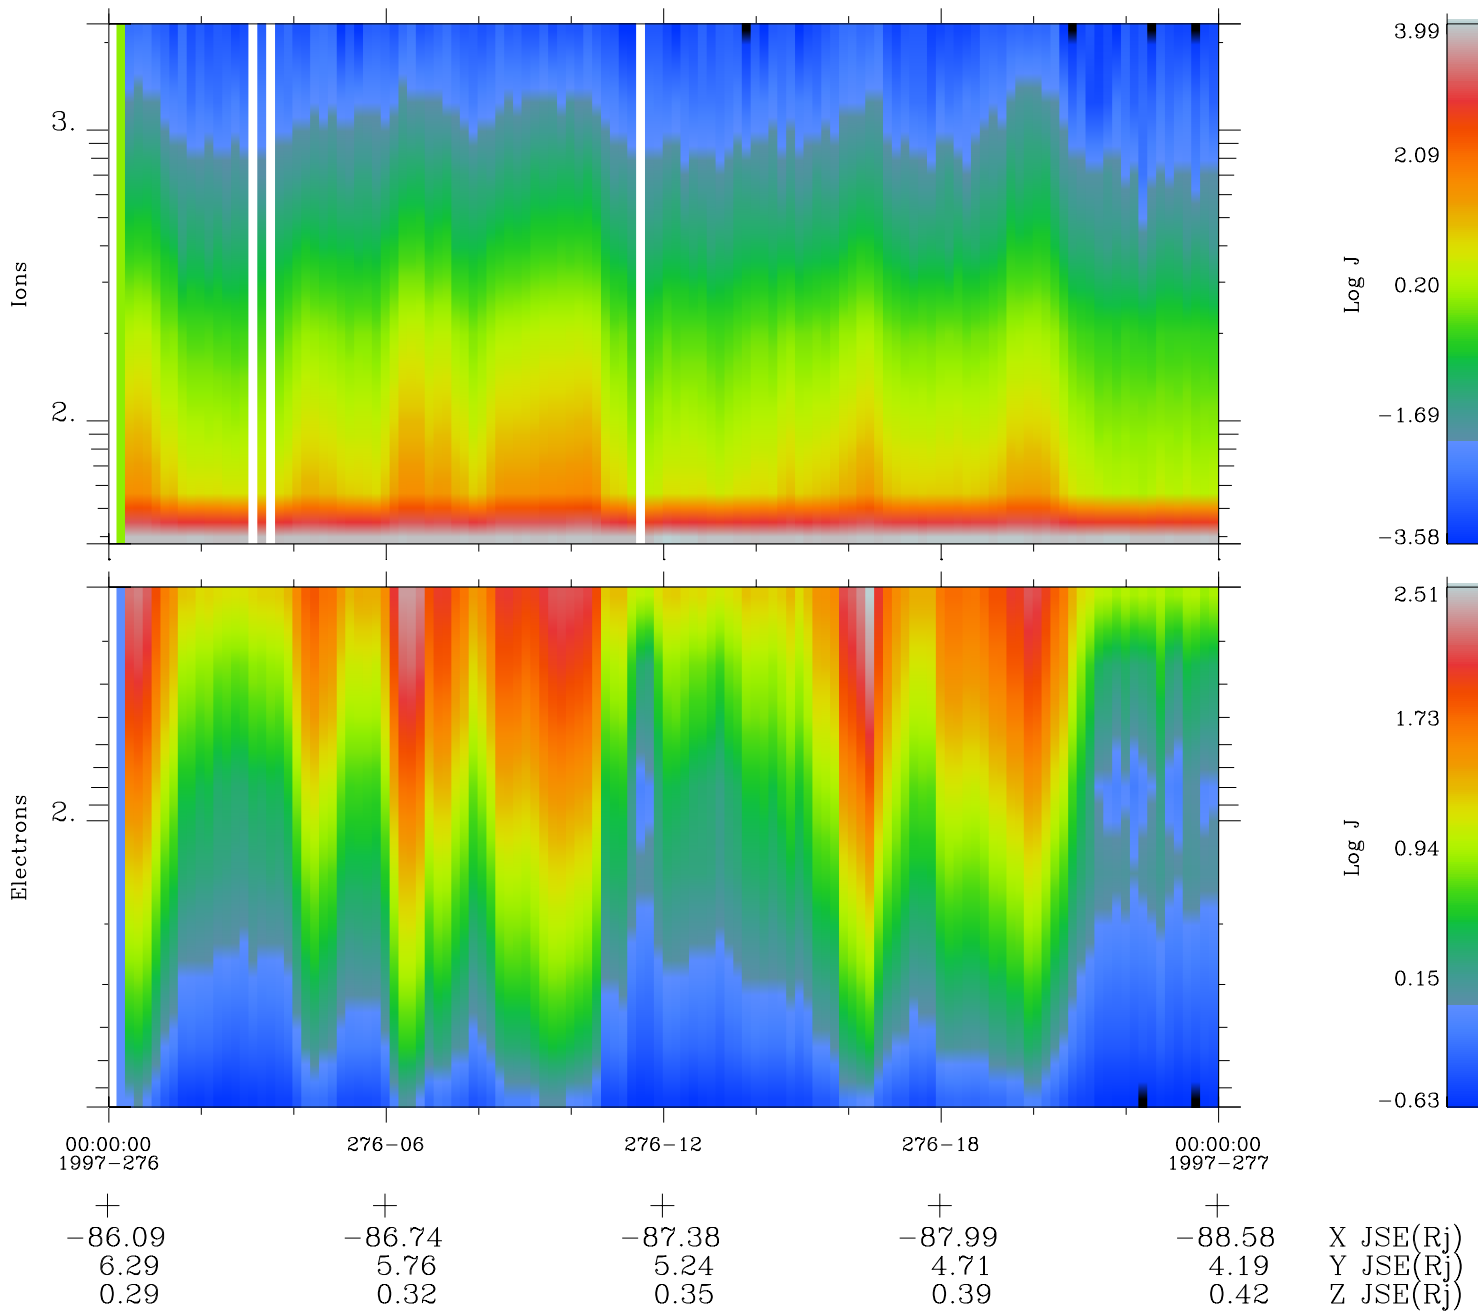

Galileo EPD Real Time Omni Spectrum 97276

Software Version: RTSPEC_OMNI V 1.20
 Data Production: 06-03-00
 Plot Production: Sun Sep 16 03:32:49 2001
 Color File: wondr3
 Geofactor File: 1.1

- ◇ = Jupiter look direction
- = Corotation look direction