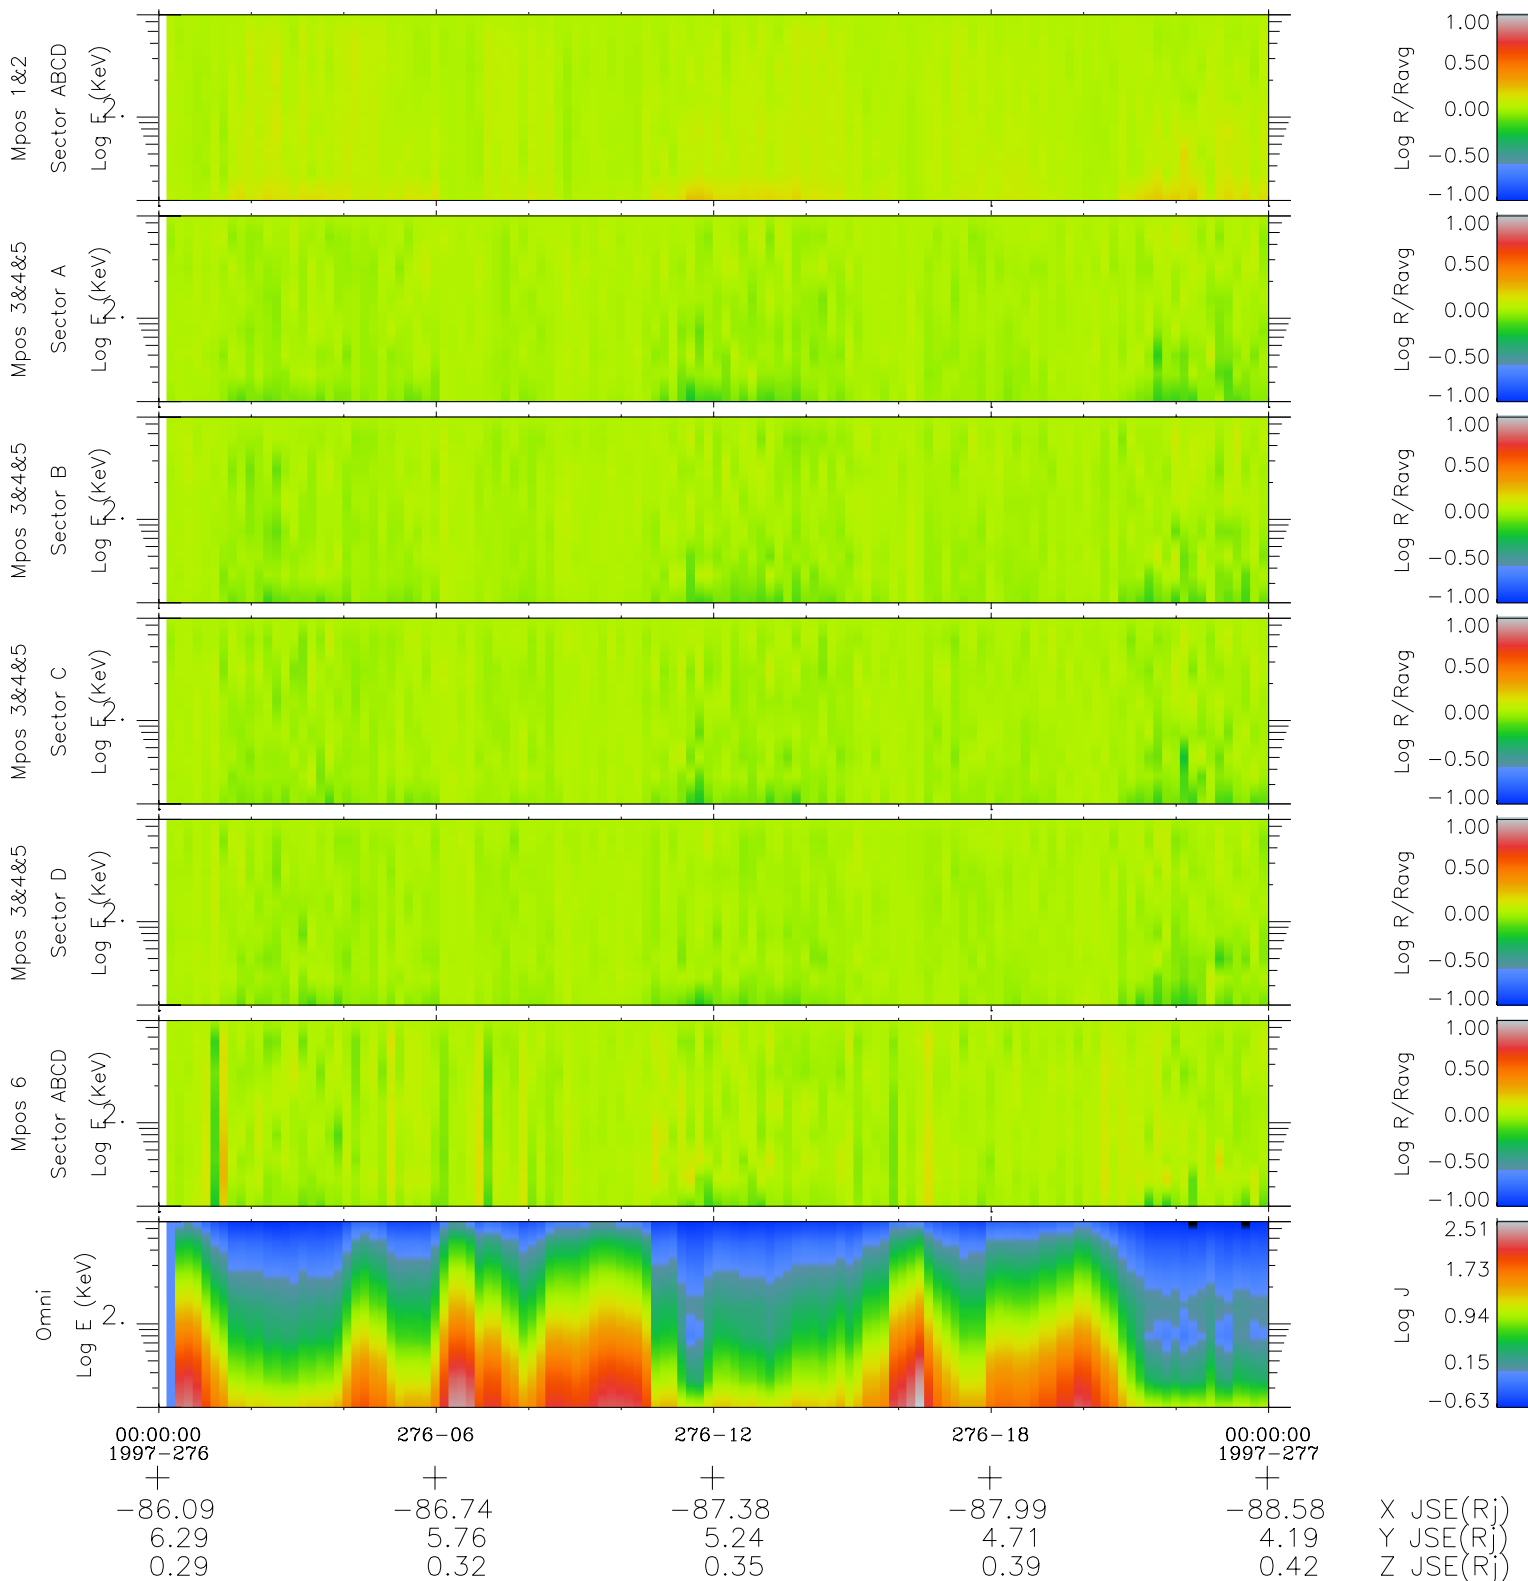

Galileo EPD Real Time R6 Electrons Spectra 97276

Software Version: RTSPEC_R6 V 1.20
 Data Production: 06-03-00
 Plot Production: Sun Sep 16 03:32:43 2001
 Color File: wondr3
 Geofactor File: 1.1

- ◇ = Jupiter look direction
- = Corotation look direction