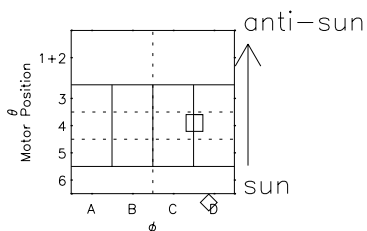

Galileo EPD Real Time R6 Electrons Spectra 97276

Software Version: RTSPEC_R6 V 1.20
 Data Production: 06-03-00
 Plot Production: Sun Sep 16 03:32:43 2001
 Color File: wondr3
 Geofactor File: 1.1

- ◇ = Jupiter look direction
- = Corotation look direction