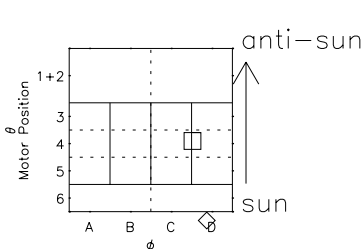

Galileo EPD Real Time R6 Ions Spectra 97276

Software Version: RTSPEC_R6 V 1.20
 Data Production: 06-03-00
 Plot Production: Sun Sep 16 03:32:36 2001
 Color File: wondr3
 Geofactor File: 1.1

◇ = Jupiter look direction
 □ = Corotation look direction