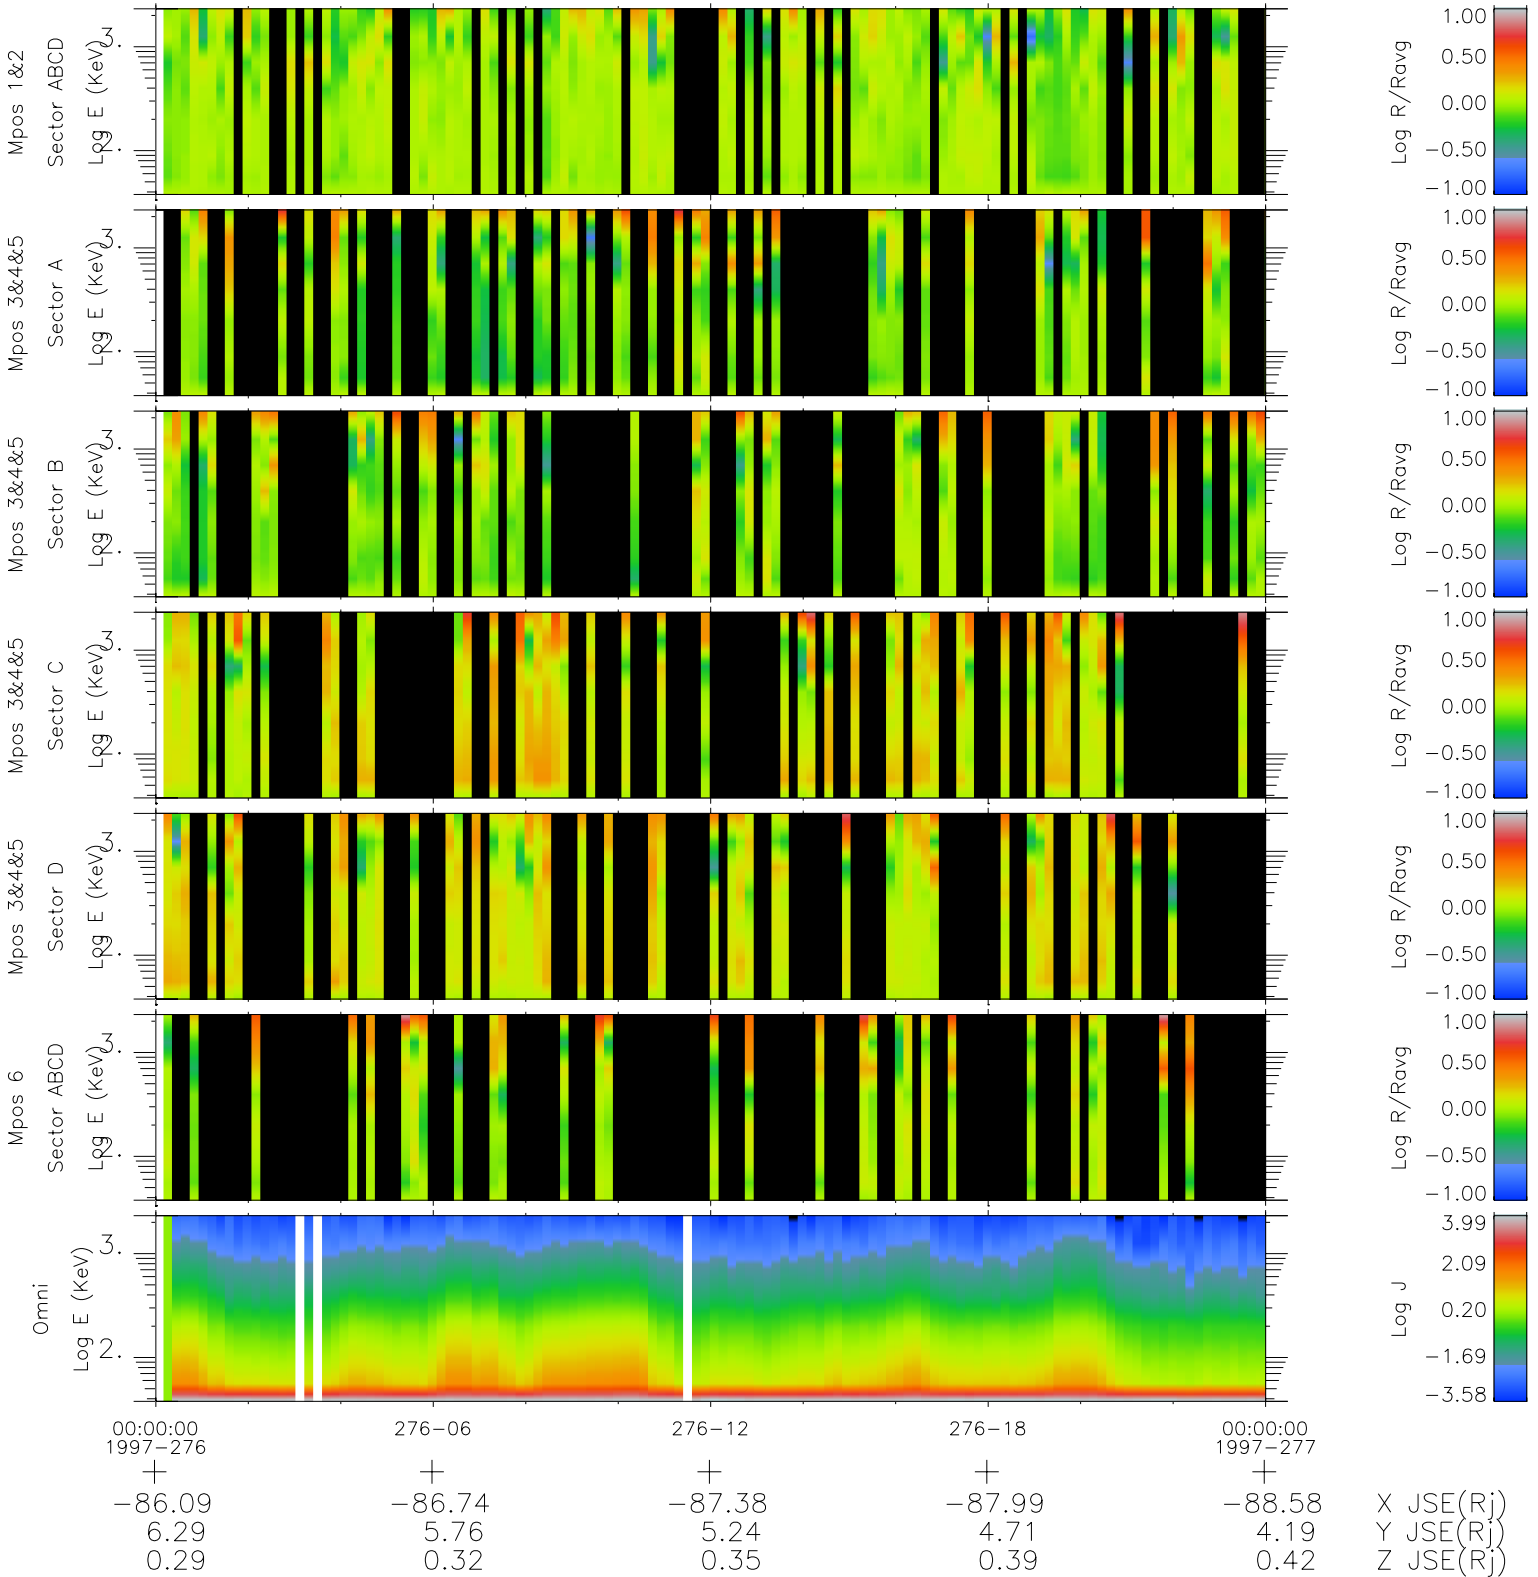

Galileo EPD Real Time R6 Ions Spectra 97276

Software Version: RTSPEC_R6 V 1.20
 Data Production: 06-03-00
 Plot Production: Sun Sep 16 03:32:36 2001
 Color File: wondr3
 Geofactor File: 1.1

◇ = Jupiter look direction
 □ = Corotation look direction