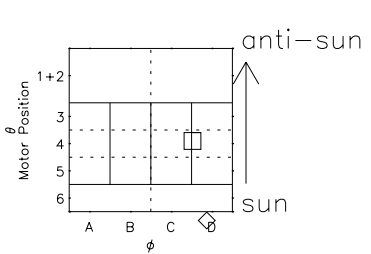

Galileo EPD Real Time All-Sky Anisotropies 97276

Software Version: RTSKY_NORM V 1.20
 Data Production: 06-03-00
 Plot Production: Sun Sep 16 03:33:35 2001
 Color File: wondr3
 Geofactor File: 1.1

00:00:00 1997-276	276-06	276-12	276-18	00:00:00 1997-277	X JSE(R _j)	Y JSE(R _j)	Z JSE(R _j)
+ -86.09 6.29 0.29	+ -86.74 5.76 0.32	+ -87.38 5.24 0.35	+ -87.99 4.71 0.39	+ -88.58 4.19 0.42			

- ◇ = Jupiter look direction
- = Corotation look direction