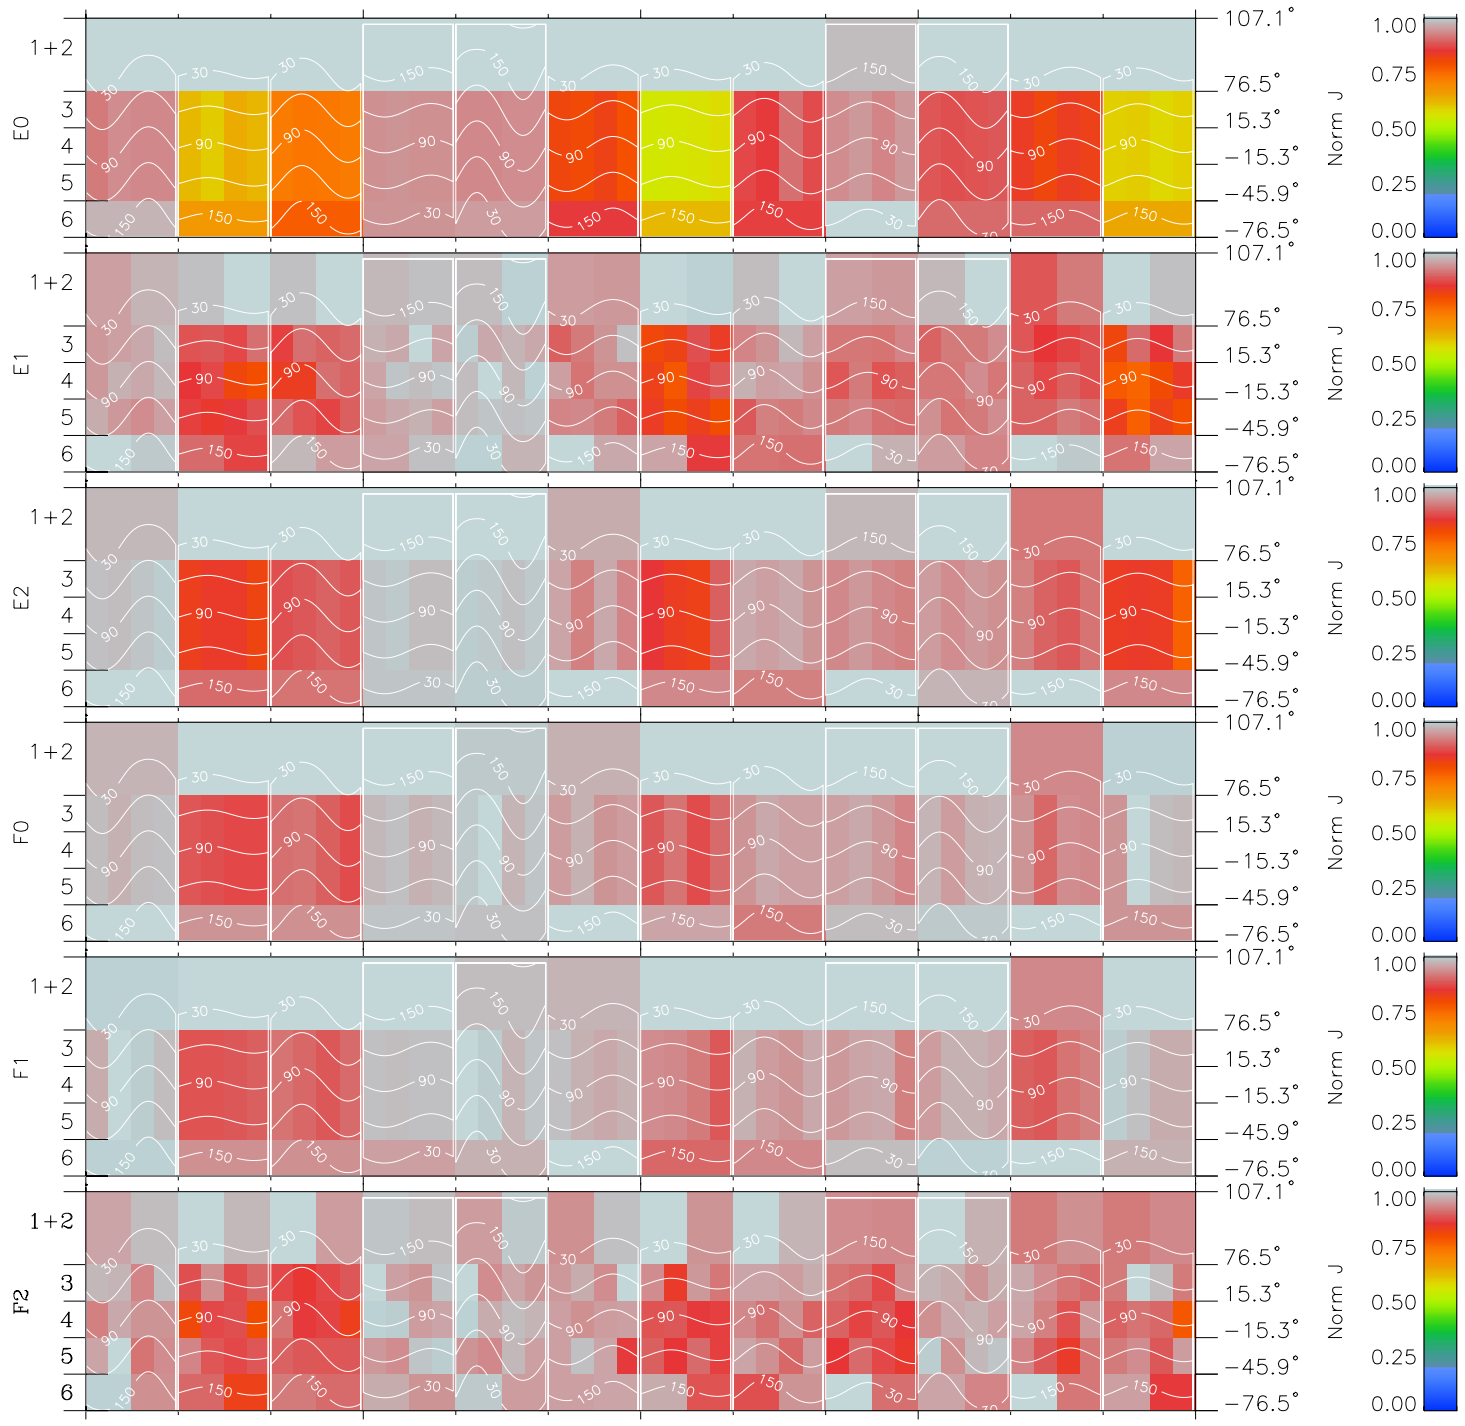

Galileo EPD Real Time All-Sky Anisotropies 97276

Software Version: RTSKY_NORM V 1.20
 Data Production: 06-03-00
 Plot Production: Sun Sep 16 03:33:35 2001
 Color File: wondr3
 Geofactor File: 1.1

00:00:00 1997-276	276-06	276-12	276-18	00:00:00 1997-277	X JSE(R _j)	Y JSE(R _j)	Z JSE(R _j)
+ -86.09 6.29 0.29	+ -86.74 5.76 0.32	+ -87.38 5.24 0.35	+ -87.99 4.71 0.39	+ -88.58 4.19 0.42			

- ◇ = Jupiter look direction
- = Corotation look direction