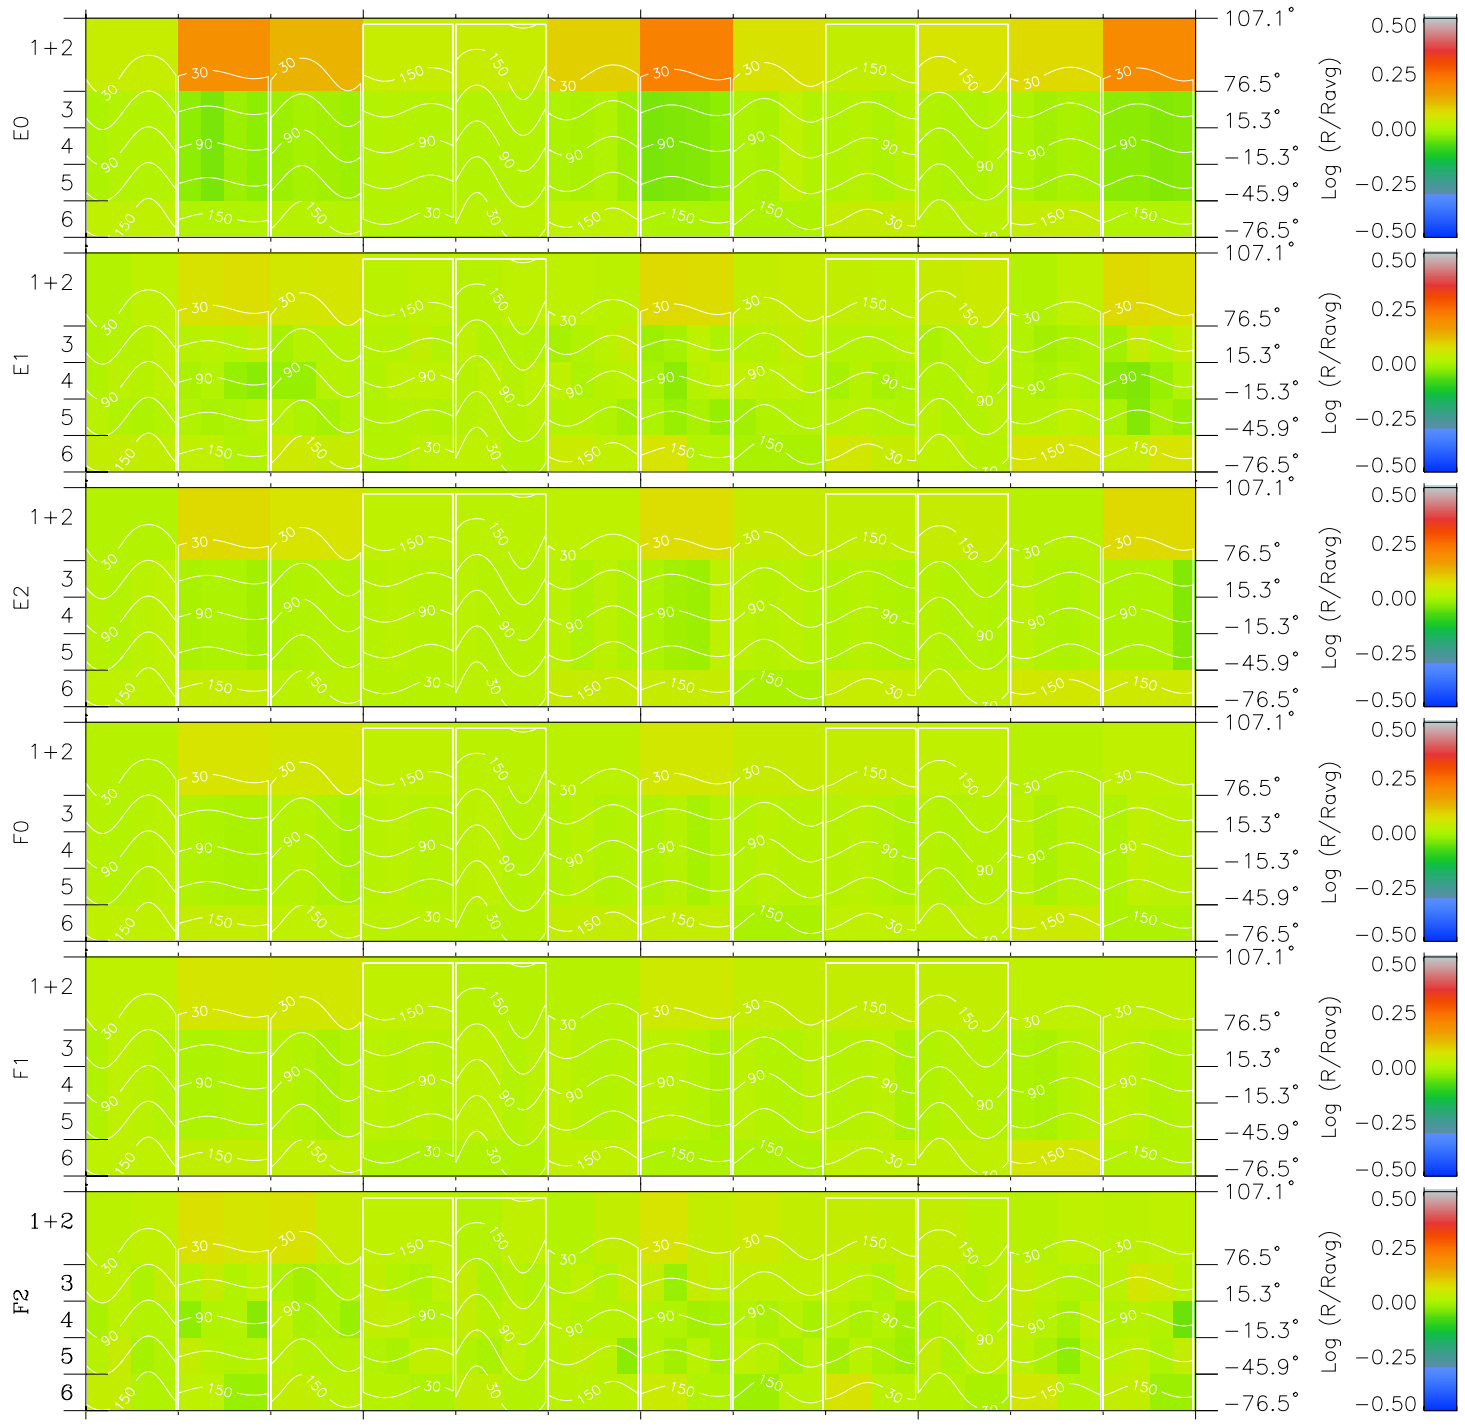

Galileo EPD Real Time All-Sky Anisotropies 97276

Software Version: RTSKY_MEAN V 1.20
 Data Production: 06-03-00
 Plot Production: Sun Sep 16 03:33:05 2001
 Color File: wondr3
 Geofactor File: 1.1

00:00:00 1997-276	276-06	276-12	276-18	00:00:00 1997-277	
+	+	+	+	+	
-86.09	-86.74	-87.38	-87.99	-88.58	X JSE(R _j)
6.29	5.76	5.24	4.71	4.19	Y JSE(R _j)
0.29	0.32	0.35	0.39	0.42	Z JSE(R _j)

- ◇ = Jupiter look direction
- = Corotation look direction