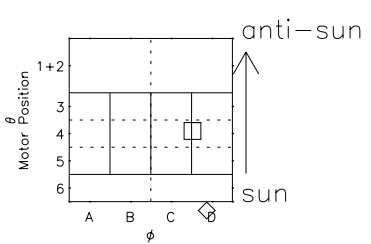

Galileo EPD Real Time All-Sky Anisotropies 97276

Software Version: RTSKY_MEAN V 1.20
 Data Production: 06-03-00
 Plot Production: Sun Sep 16 03:33:05 2001
 Color File: wondr3
 Geofactor File: 1.1

00:00:00 1997-276	276-06	276-12	276-18	00:00:00 1997-277	
+	+	+	+	+	
-86.09	-86.74	-87.38	-87.99	-88.58	X JSE(R _j)
6.29	5.76	5.24	4.71	4.19	Y JSE(R _j)
0.29	0.32	0.35	0.39	0.42	Z JSE(R _j)

- ◇ = Jupiter look direction
- = Corotation look direction