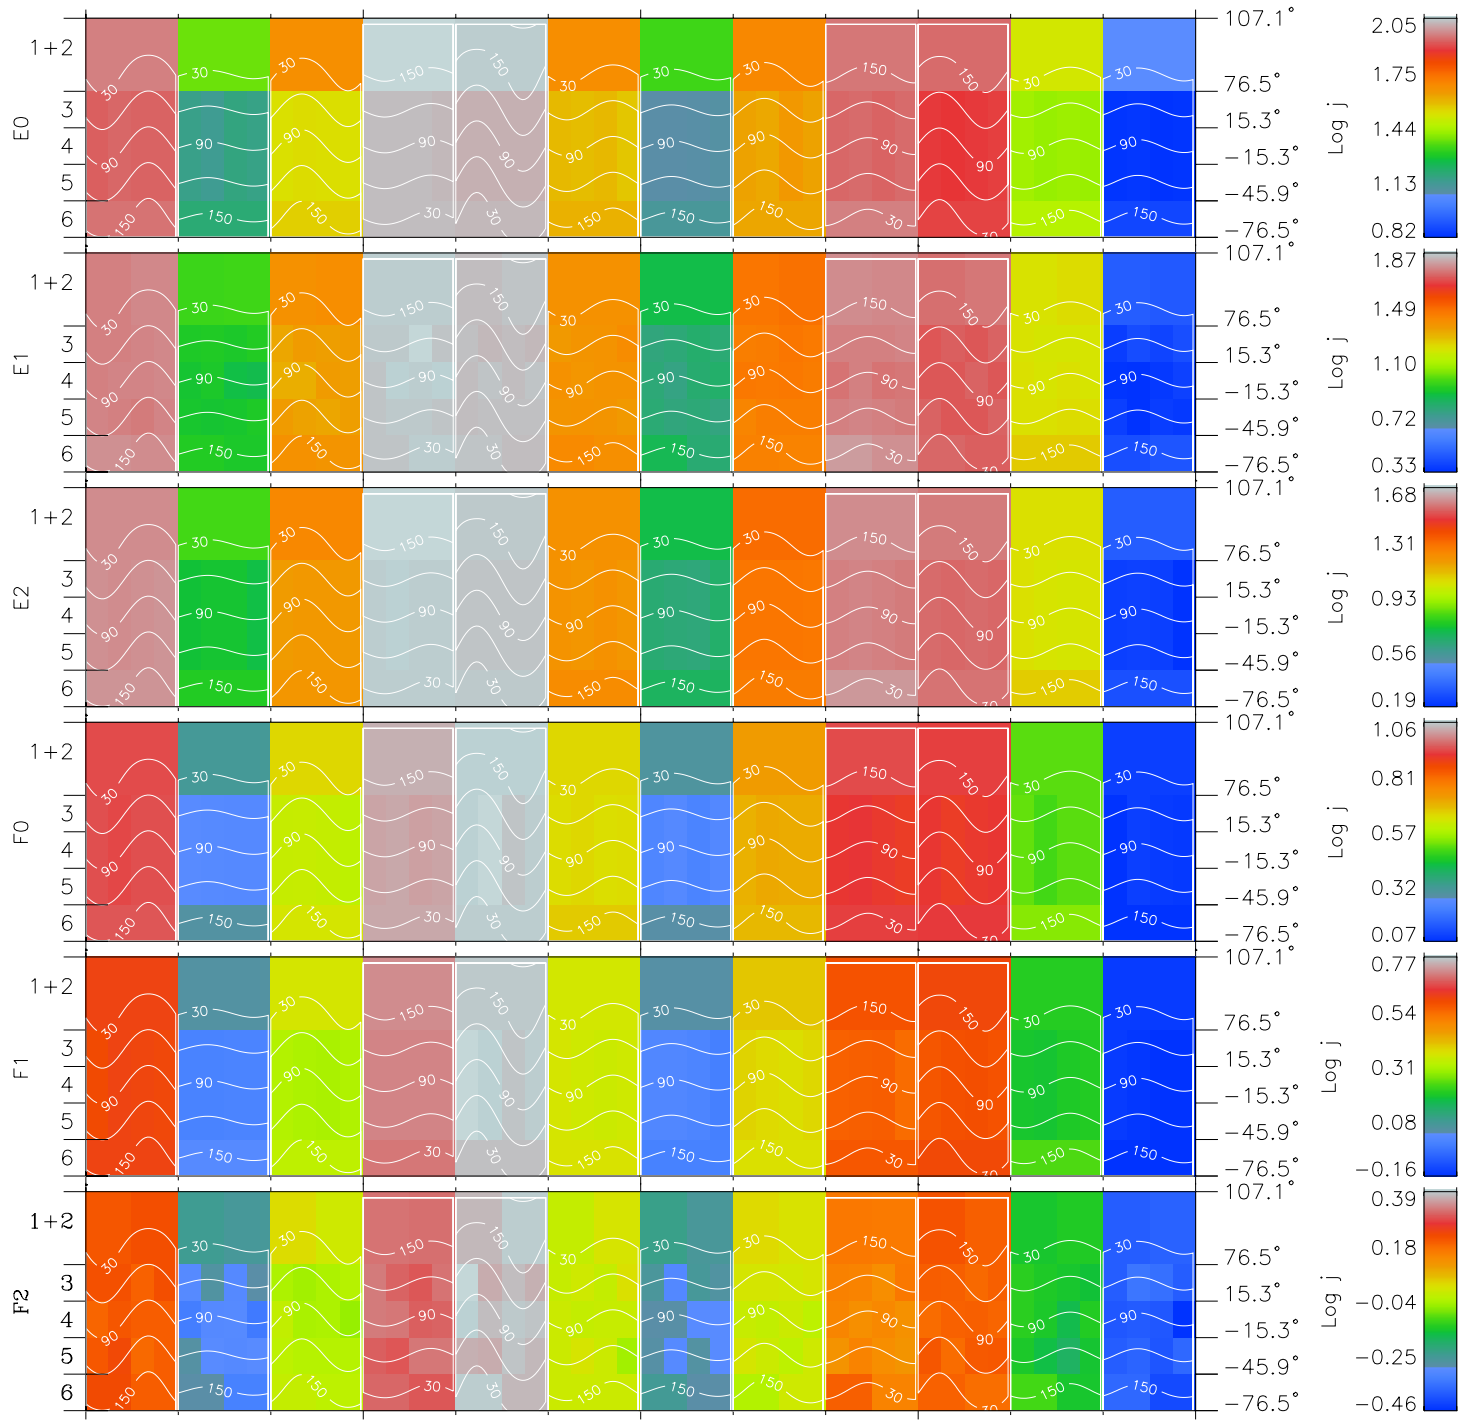

Galileo EPD Real Time All-Sky Anisotropies 97276

Software Version: RTSKY_FLUX V 1.20
 Data Production: 06-03-00
 Plot Production: Sun Sep 16 03:33:19 2001
 Color File: wondr3
 Geofactor File: 1.1

00:00:00 1997-276	276-06	276-12	276-18	00:00:00 1997-277	
+	+	+	+	+	X JSE(R _j)
-86.09	-86.74	-87.38	-87.99	-88.58	Y JSE(R _j)
6.29	5.76	5.24	4.71	4.19	Z JSE(R _j)
0.29	0.32	0.35	0.39	0.42	

- ◇ = Jupiter look direction
- = Corotation look direction