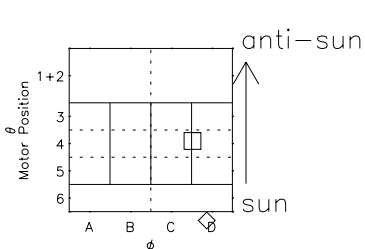

Galileo EPD Real Time All-Sky Anisotropies 97276

Software Version: RTSKY_NORM V 1.20
Data Production: 06-03-00
Plot Production: Sun Sep 16 03:33:27 2001
Color File: wondr3
Geofactor File: 1.1

00:00:00 1997-276	276-06	276-12	276-18	00:00:00 1997-277	
+	+	+	+	+	
-86.09	-86.74	-87.38	-87.99	-88.58	X JSE(R _j)
6.29	5.76	5.24	4.71	4.19	Y JSE(R _j)
0.29	0.32	0.35	0.39	0.42	Z JSE(R _j)

- ◇ = Jupiter look direction
- = Corotation look direction