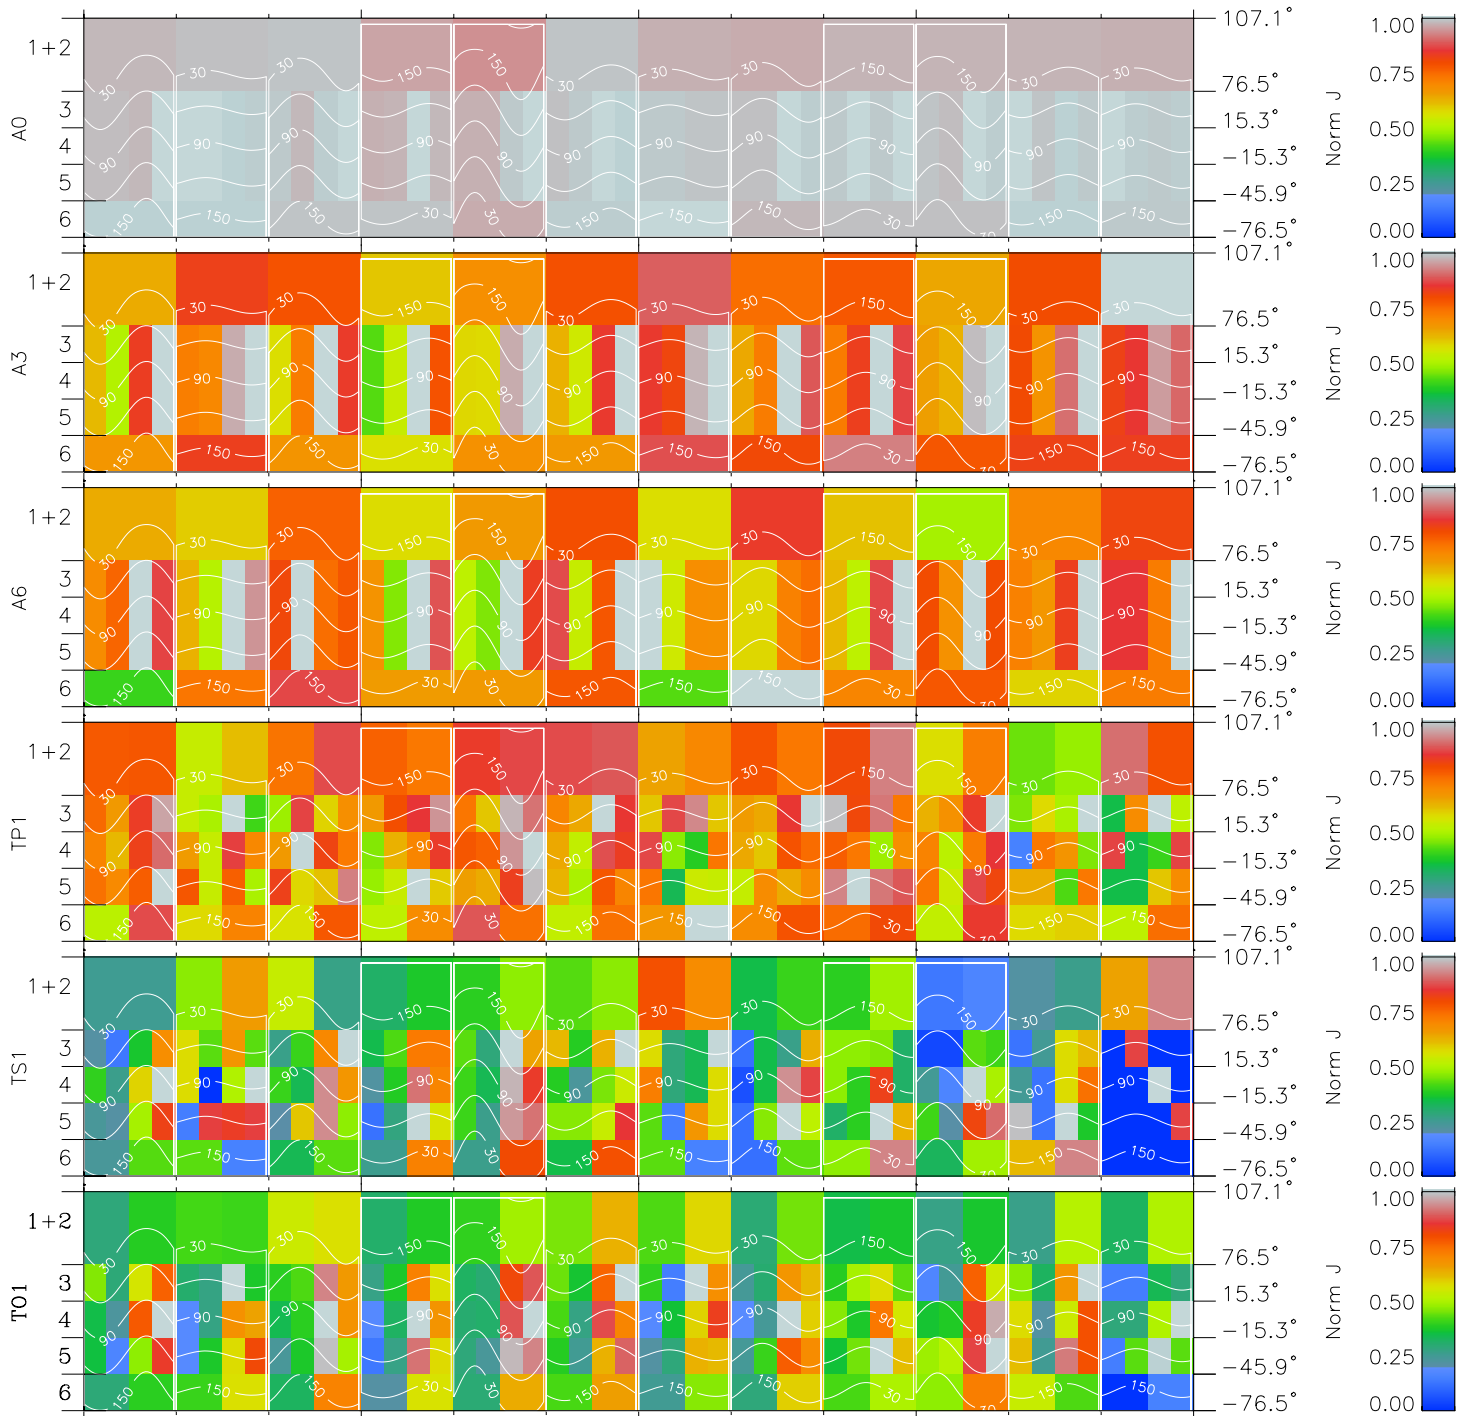

Galileo EPD Real Time All-Sky Anisotropies 97276

Software Version: RTSKY_NORM V 1.20
Data Production: 06-03-00
Plot Production: Sun Sep 16 03:33:27 2001
Color File: wondr3
Geofactor File: 1.1

00:00:00 1997-276	276-06	276-12	276-18	00:00:00 1997-277	
+	+	+	+	+	
-86.09	-86.74	-87.38	-87.99	-88.58	X JSE(R _j)
6.29	5.76	5.24	4.71	4.19	Y JSE(R _j)
0.29	0.32	0.35	0.39	0.42	Z JSE(R _j)

- ◇ = Jupiter look direction
- = Corotation look direction