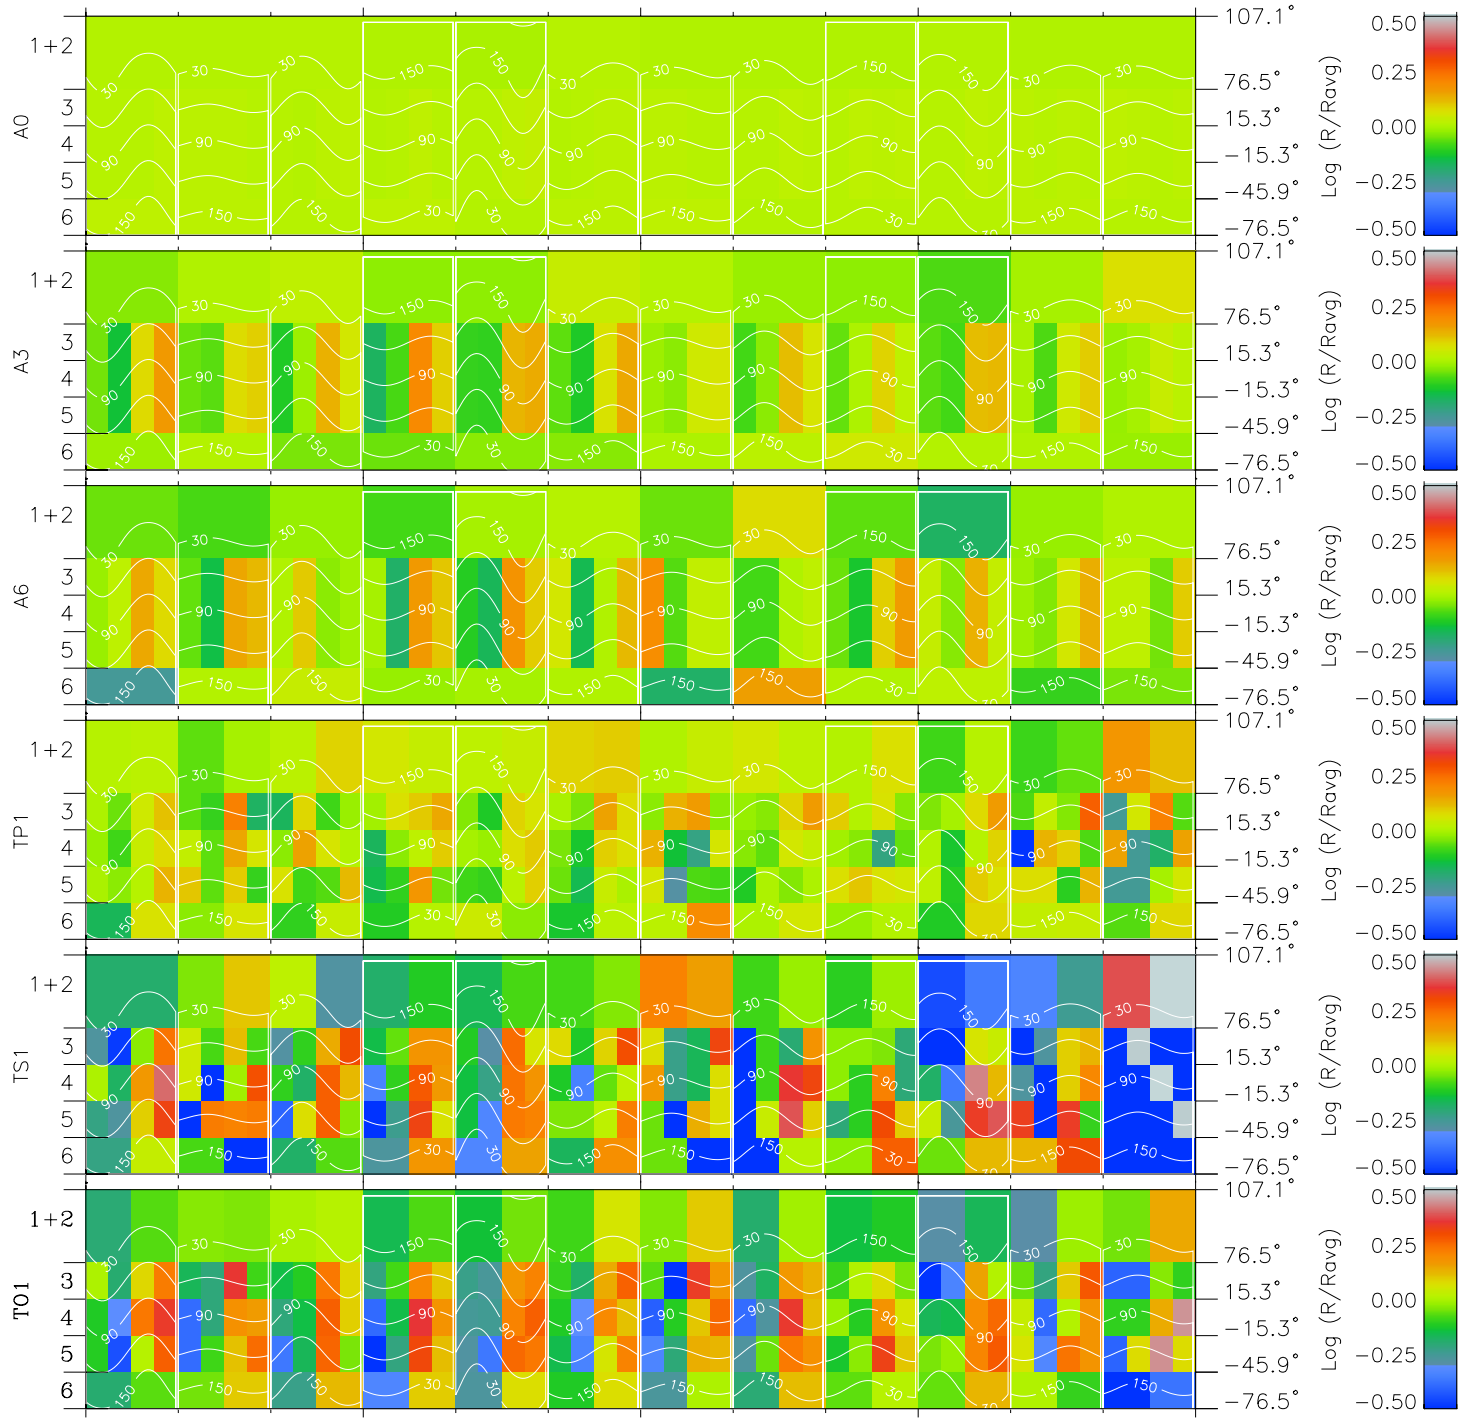

# Galileo EPD Real Time All-Sky Anisotropies 97276

Software Version: RTSKY\_MEAN V 1.20  
 Data Production: 06-03-00  
 Plot Production: Sun Sep 16 03:32:57 2001  
 Color File: wondr3  
 Geofactor File: 1.1

00:00:00 1997-276	276-06	276-12	276-18	00:00:00 1997-277	
+	+	+	+	+	
-86.09	-86.74	-87.38	-87.99	-88.58	X JSE(R <sub>j</sub> )
6.29	5.76	5.24	4.71	4.19	Y JSE(R <sub>j</sub> )
0.29	0.32	0.35	0.39	0.42	Z JSE(R <sub>j</sub> )

- ◇ = Jupiter look direction
- = Corotation look direction