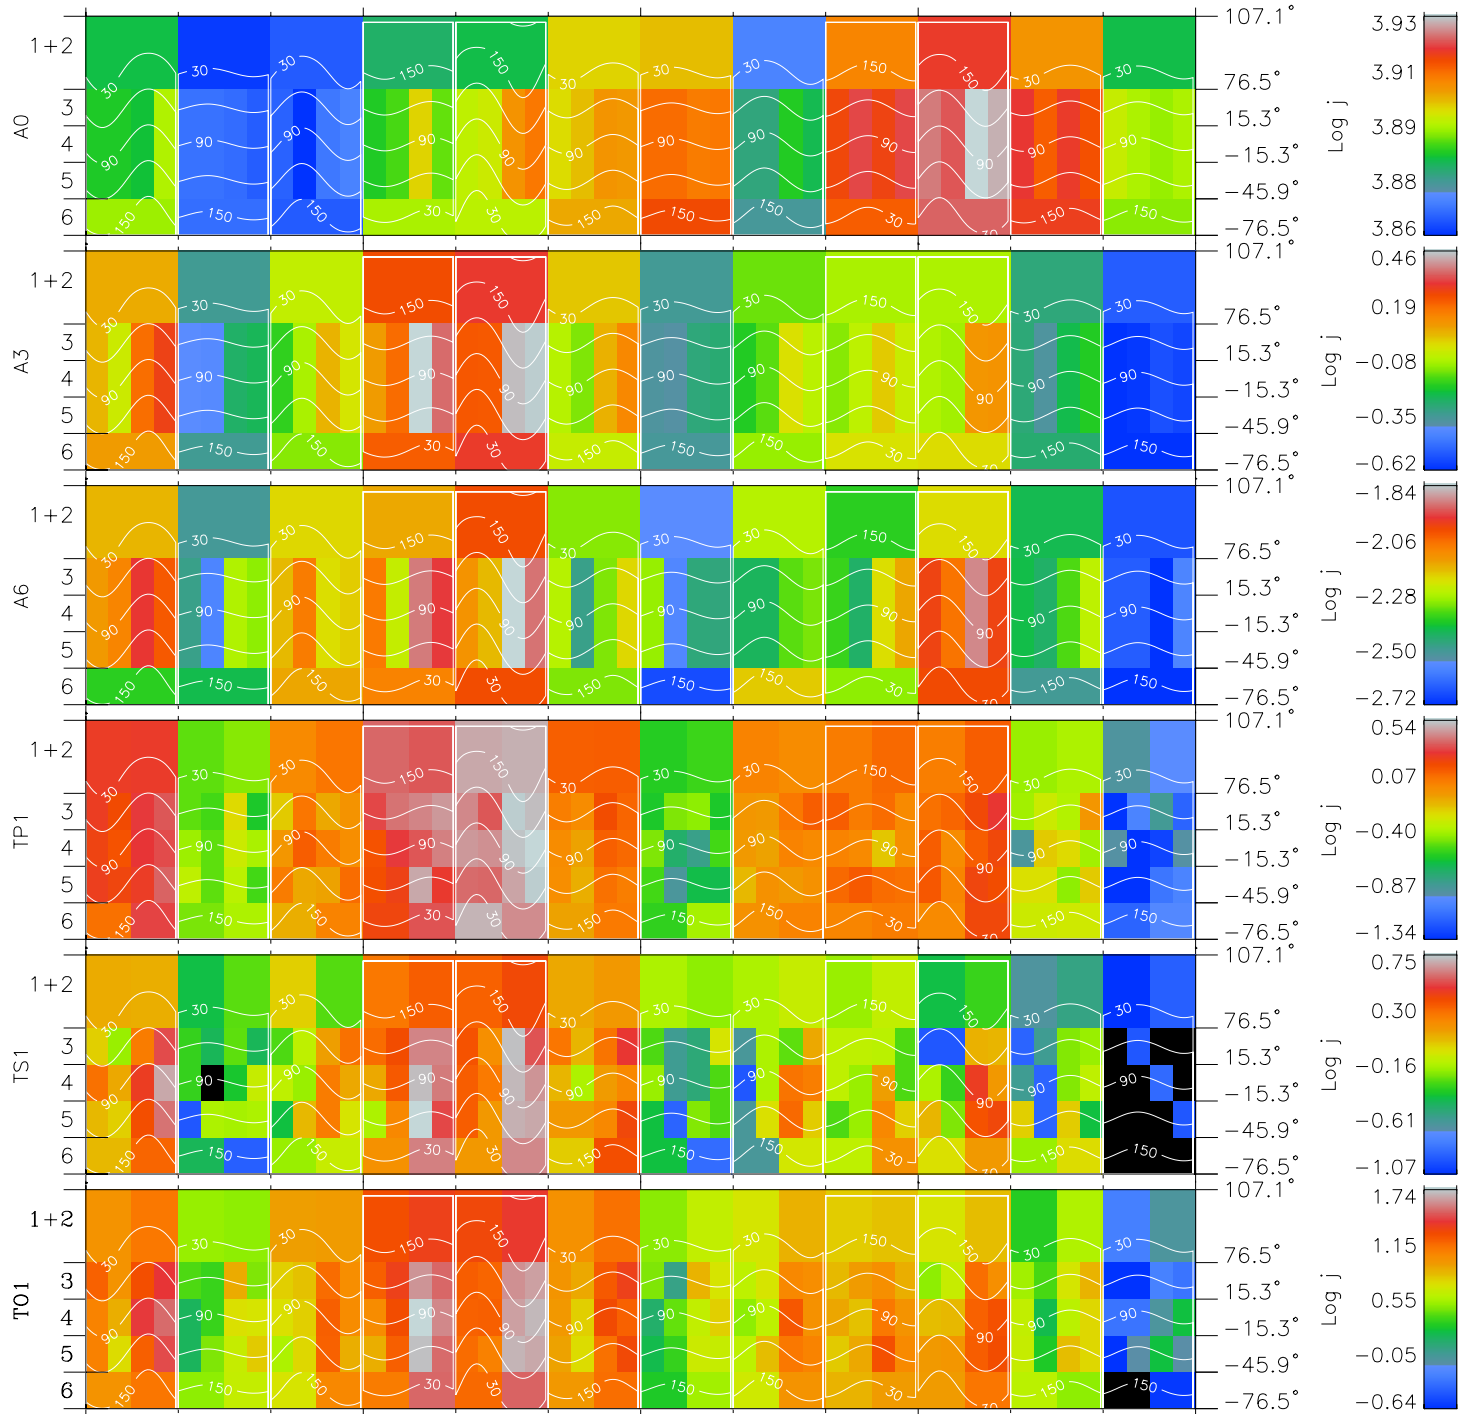

# Galileo EPD Real Time All-Sky Anisotropies 97276

Software Version: RTSKY\_FLUX V 1.20  
Data Production: 06-03-00  
Plot Production: Sun Sep 16 03:33:12 2001  
Color File: wondr3  
Geofactor File: 1.1

00:00:00 1997-276	276-06	276-12	276-18	00:00:00 1997-277	
+	+	+	+	+	X JSE(R <sub>j</sub> )
-86.09	-86.74	-87.38	-87.99	-88.58	Y JSE(R <sub>j</sub> )
6.29	5.76	5.24	4.71	4.19	Z JSE(R <sub>j</sub> )
0.29	0.32	0.35	0.39	0.42	

- ◇ = Jupiter look direction
- = Corotation look direction