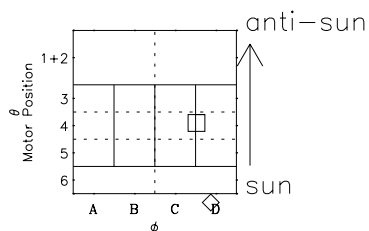

Galileo EPD Real-Time Omni 97276

Software Version: RTLINE_OMNI V 1.20
Data Production: 06-03-00
Plot Production: Sun Sep 16 03:34:53 2001

- ◇ = Jupiter look direction
- = Corotation look direction