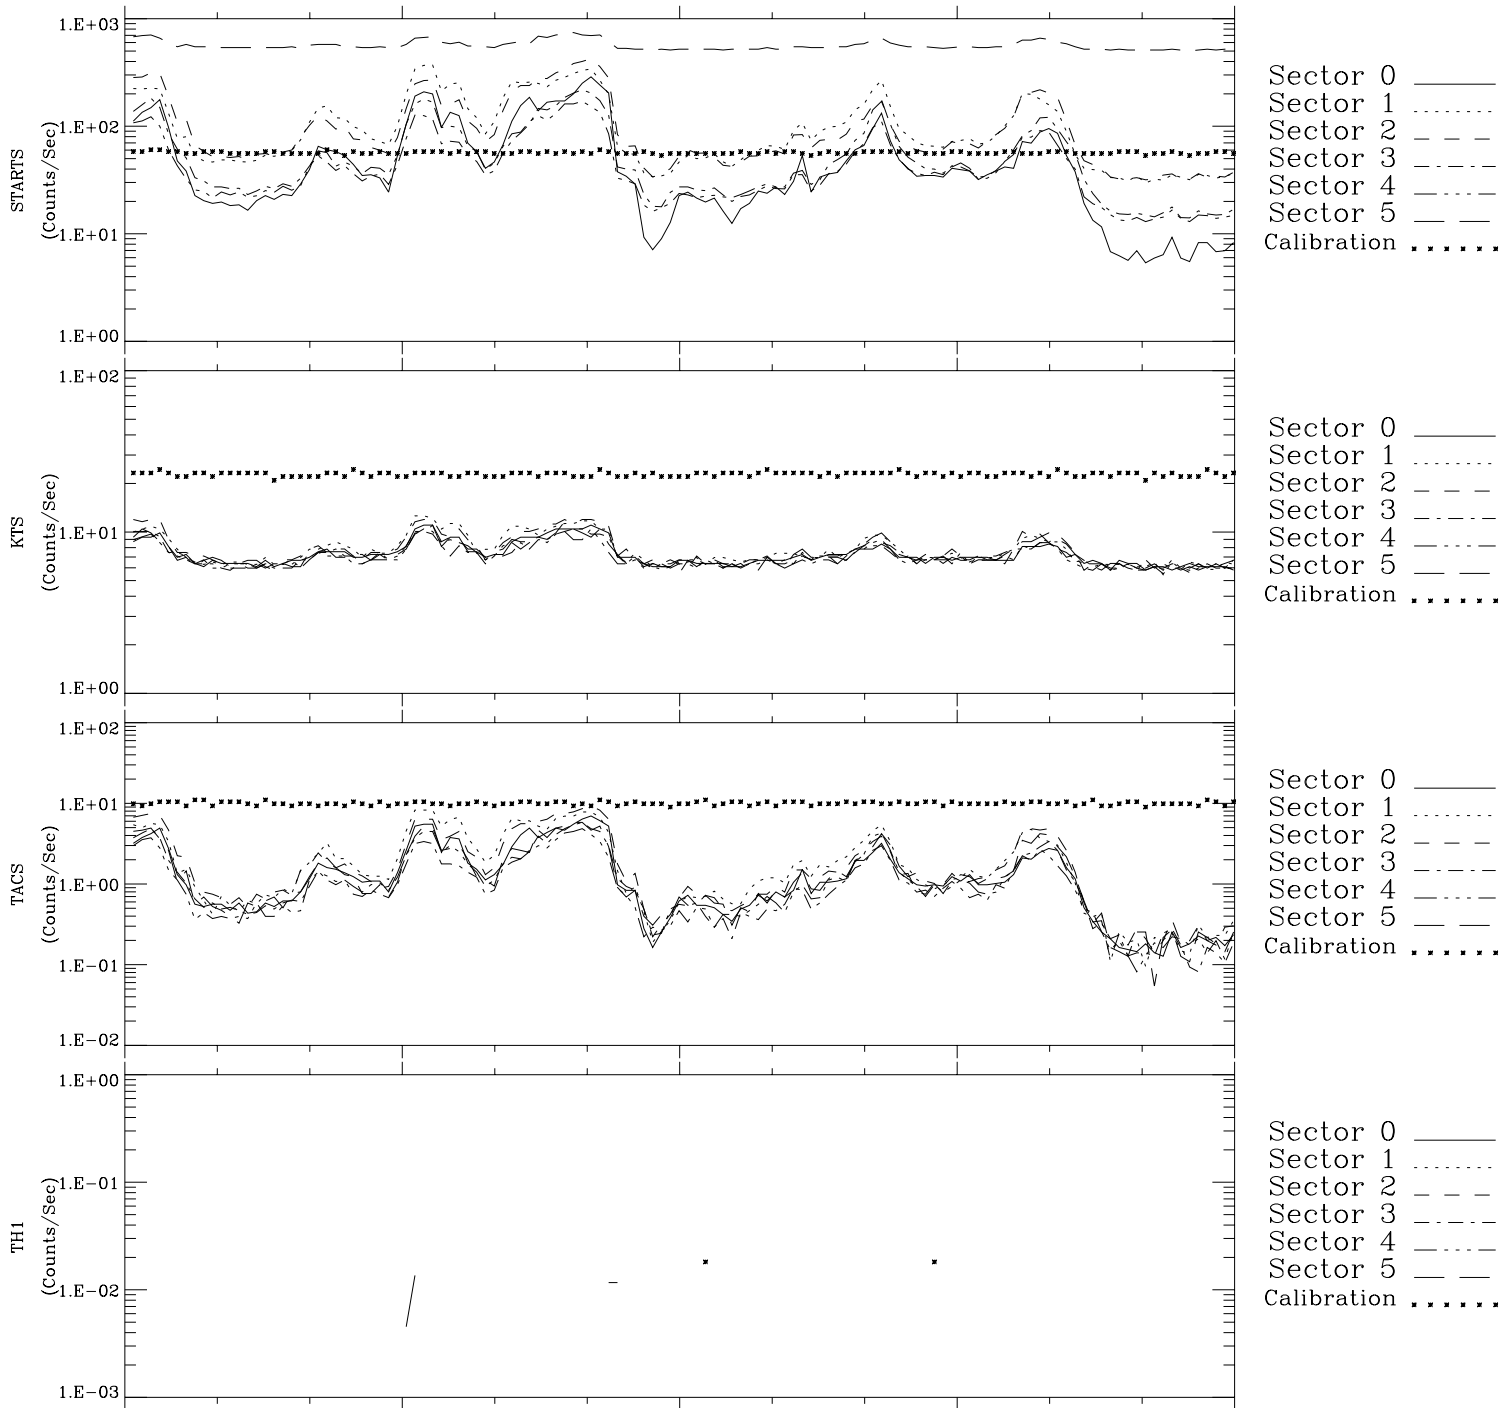

Galileo EPD Real-Time Six-Sector 97276

Software Version: RTLINE_R6 V 1.20
Data Production: 06-03-00
Plot Production: Sun Sep 16 03:35:01 2001

Sector 0 ———
Sector 1
Sector 2 - - - -
Sector 3 - . - . -
Sector 4 - - - -
Sector 5 ———
Calibration

Sector 0 ———
Sector 1
Sector 2 - - - -
Sector 3 - . - . -
Sector 4 - - - -
Sector 5 ———
Calibration

Sector 0 ———
Sector 1
Sector 2 - - - -
Sector 3 - . - . -
Sector 4 - - - -
Sector 5 ———
Calibration

Sector 0 ———
Sector 1
Sector 2 - - - -
Sector 3 - . - . -
Sector 4 - - - -
Sector 5 ———
Calibration

00:00:00 1997-276	276-06	276-12	276-18	00:00:00 1997-277	
-86.09	-86.74	-87.38	-87.99	-88.58	X JSE(R _j)
6.29	5.76	5.24	4.71	4.19	Y JSE(R _j)
0.29	0.32	0.35	0.39	0.42	Z JSE(R _j)

◇ = Jupiter look direction
□ = Corotation look direction