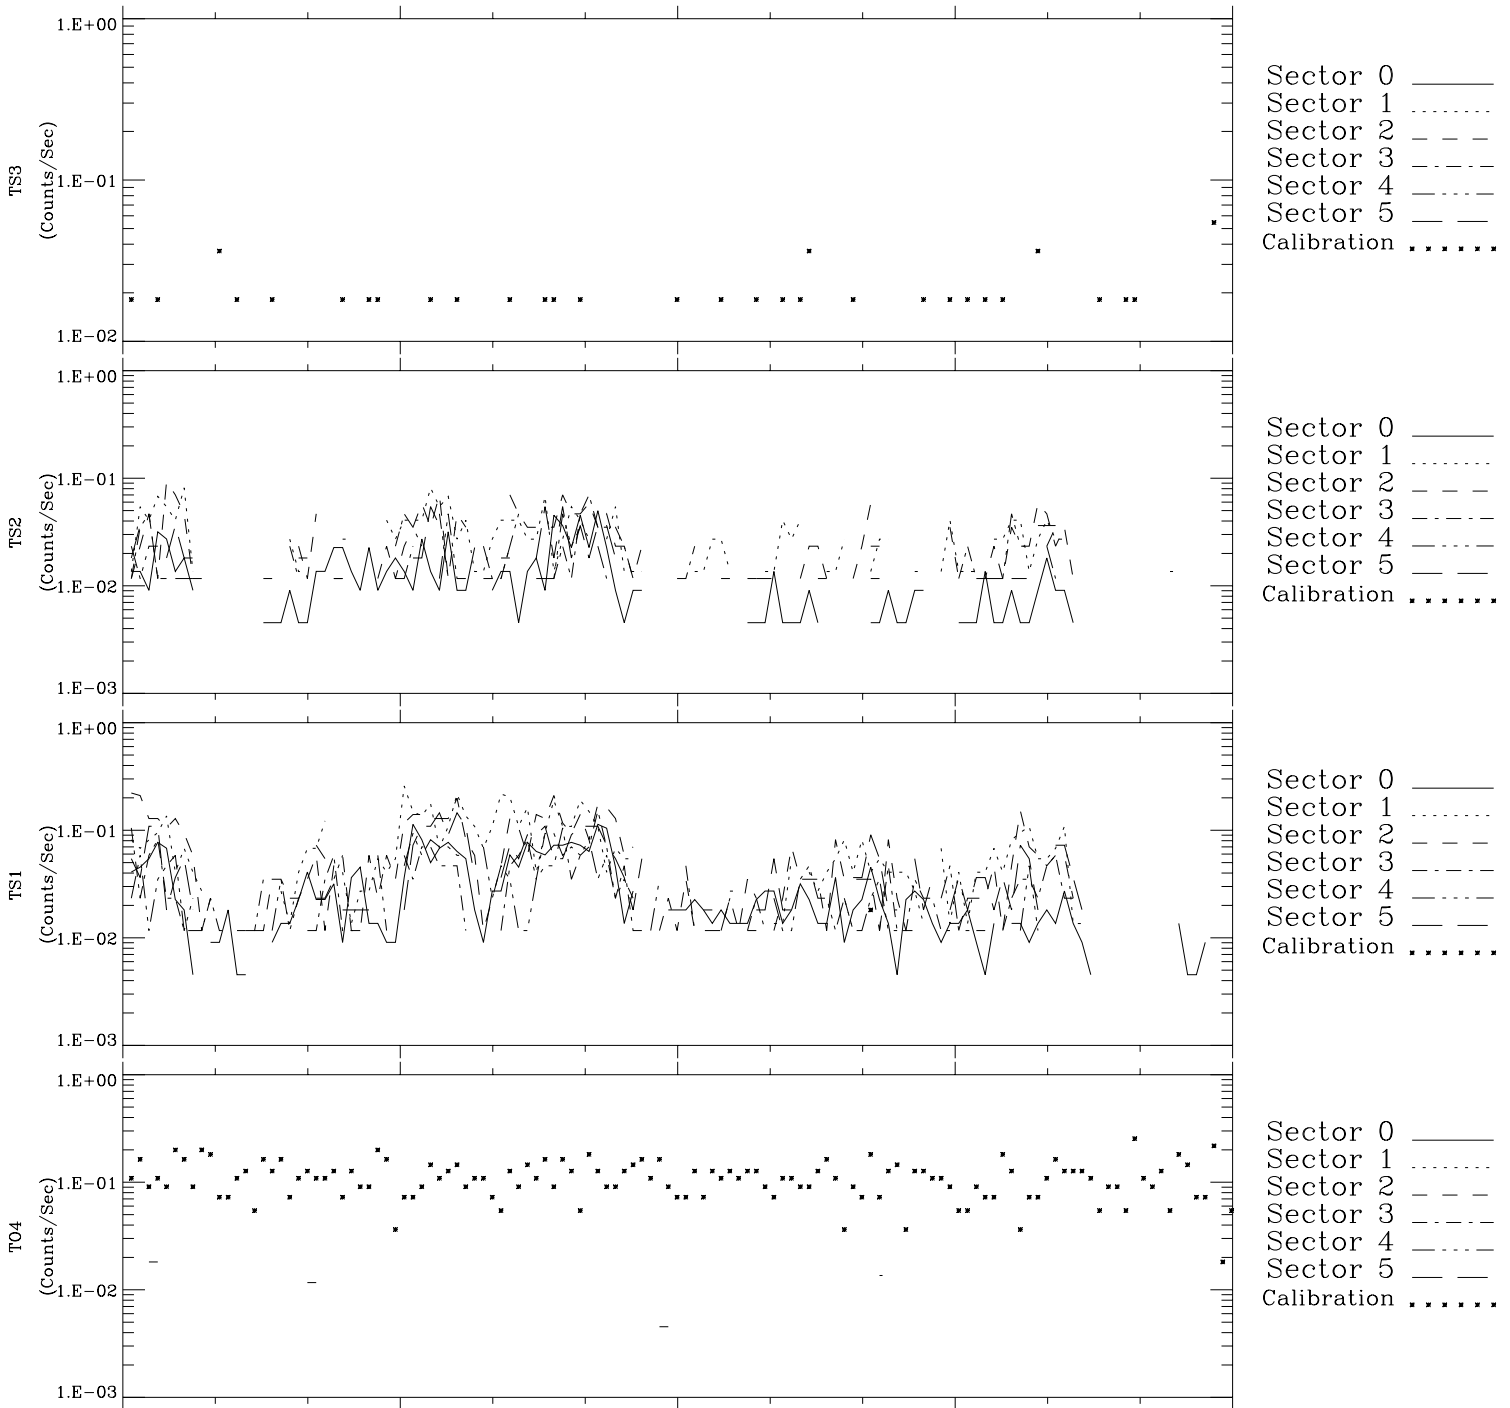

Galileo EPD Real-Time Six-Sector 97276

Software Version: RTLINE_R6 V 1.20
Data Production: 06-03-00
Plot Production: Sun Sep 16 03:35:01 2001

00:00:00 1997-276	276-06	276-12	276-18	00:00:00 1997-277	
+	+	+	+	+	
-86.09	-86.74	-87.38	-87.99	-88.58	X JSE(R _j)
6.29	5.76	5.24	4.71	4.19	Y JSE(R _j)
0.29	0.32	0.35	0.39	0.42	Z JSE(R _j)

◇ = Jupiter look direction
□ = Corotation look direction