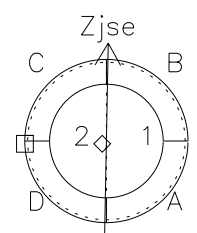

Galileo EPD Real-Time Six-Sector 97276

Software Version: RTLINE_R6 V 1.20
Data Production: 06-03-00
Plot Production: Sun Sep 16 03:35:01 2001

00:00:00 1997-276	276-06	276-12	276-18	00:00:00 1997-277	
+	+	+	+	+	
-86.09	-86.74	-87.38	-87.99	-88.58	X JSE(R _j)
6.29	5.76	5.24	4.71	4.19	Y JSE(R _j)
0.29	0.32	0.35	0.39	0.42	Z JSE(R _j)

◇ = Jupiter look direction
□ = Corotation look direction