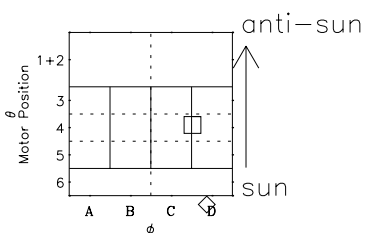

# Galileo EPD Real-Time Six-Sector 97276

Software Version: RTLINE\_R6 V 1.20  
Data Production: 06-03-00  
Plot Production: Sun Sep 16 03:35:00 2001

◇ = Jupiter look direction  
□ = Corotation look direction