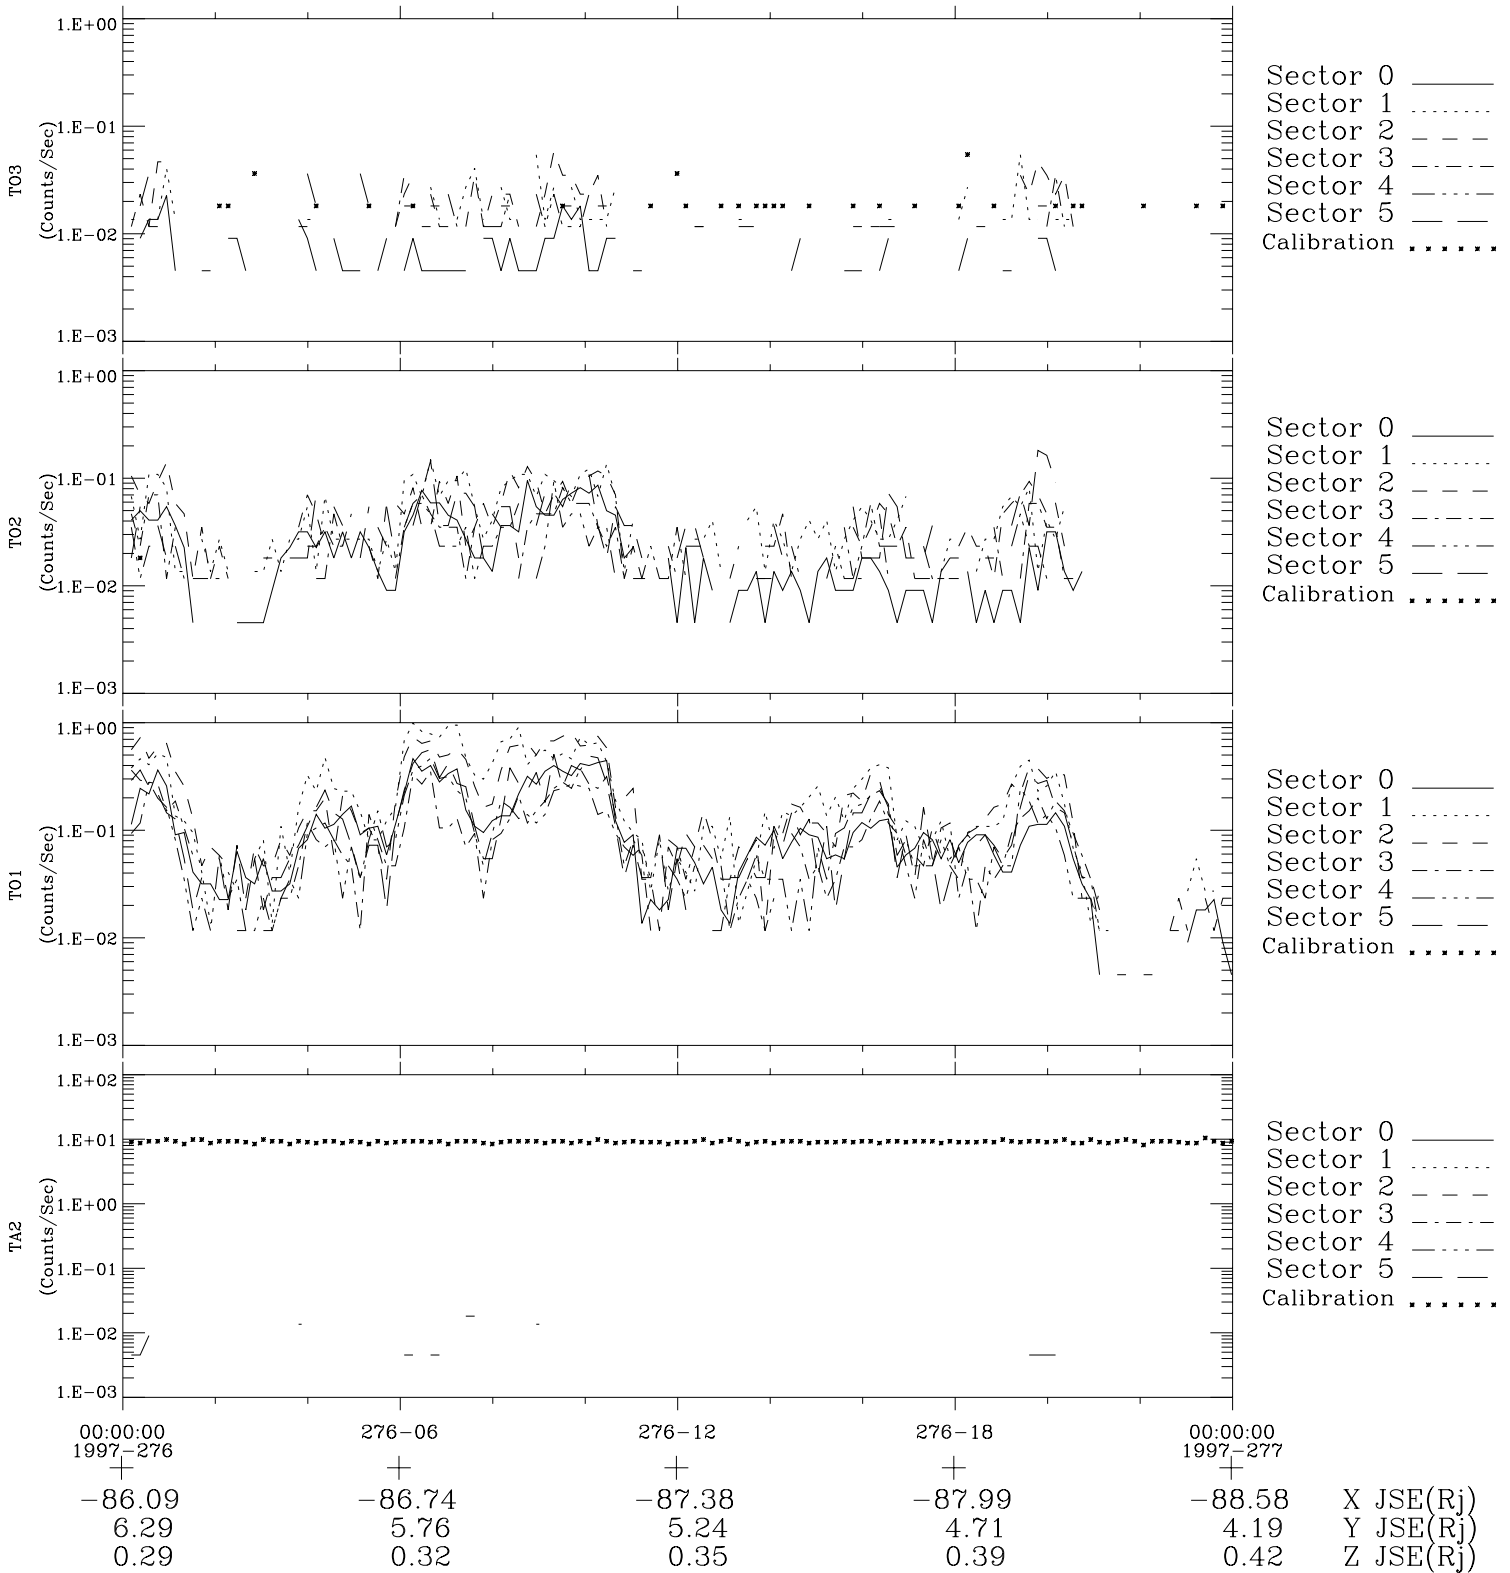

# Galileo EPD Real-Time Six-Sector 97276

Software Version: RTLINE\_R6 V 1.20  
Data Production: 06-03-00  
Plot Production: Sun Sep 16 03:35:00 2001

◇ = Jupiter look direction  
□ = Corotation look direction