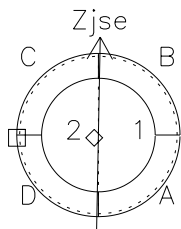

# Galileo EPD Real-Time Six-Sector 97276

Software Version: RTLINE\_R6 V 1.20  
Data Production: 06-03-00  
Plot Production: Sun Sep 16 03:35:00 2001

◇ = Jupiter look direction  
□ = Corotation look direction