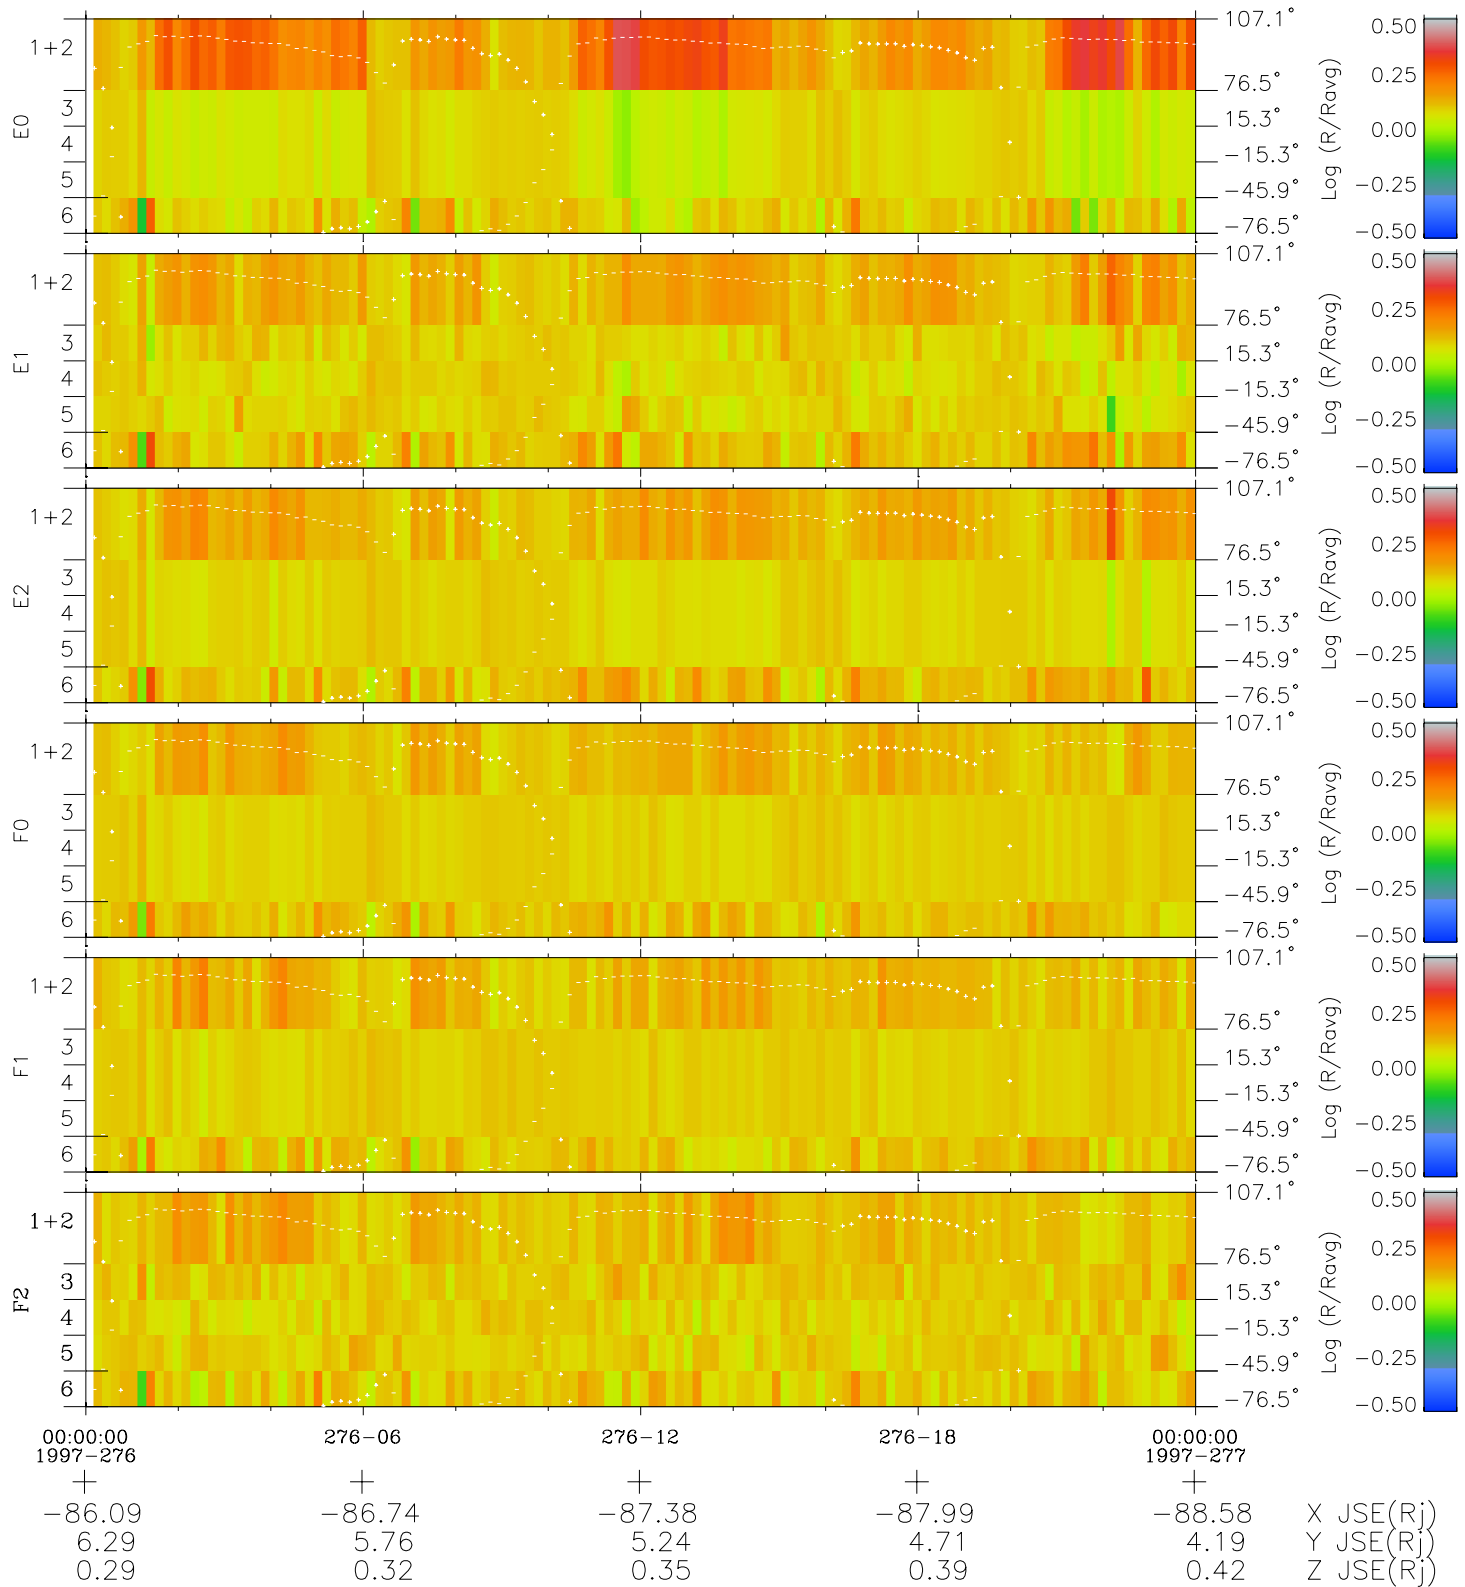

Galileo EPD Real Elevation Anisotropies 97276

Software Version: RTELEV_MEAN V 1.20
 Data Production: 06-03-00
 Plot Production: Sun Sep 16 03:33:47 2001
 Color File: wondr3
 Geofactor File: 1.1

- ◇ = Jupiter look direction
- = Corotation look direction