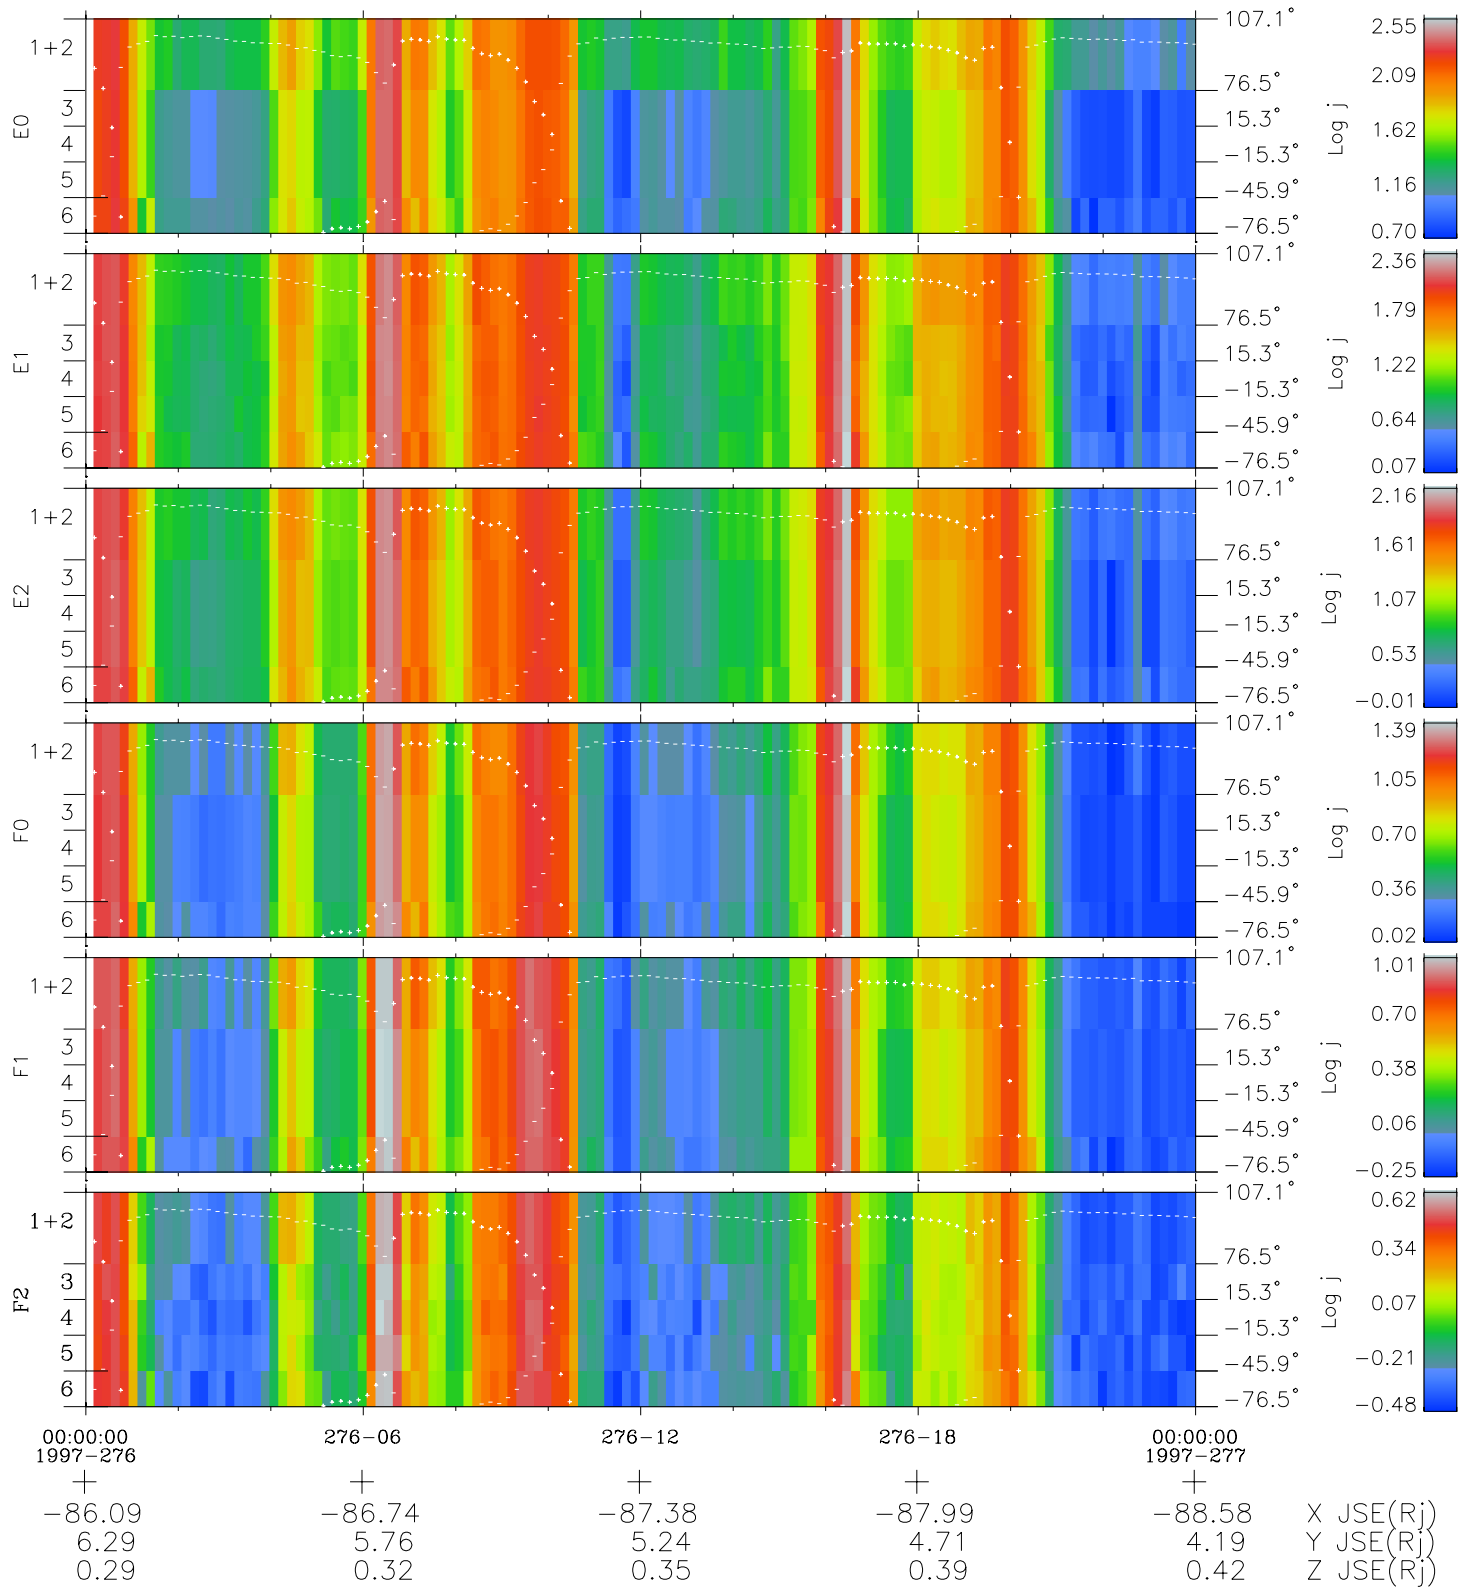

Galileo EPD Real Elevation Anisotropies 97276

Software Version: RTELEV_FLUX V 1.20
 Data Production: 06-03-00
 Plot Production: Sun Sep 16 03:33:59 2001
 Color File: wondr3
 Geofactor File: 1.1

- ◇ = Jupiter look direction
- = Corotation look direction