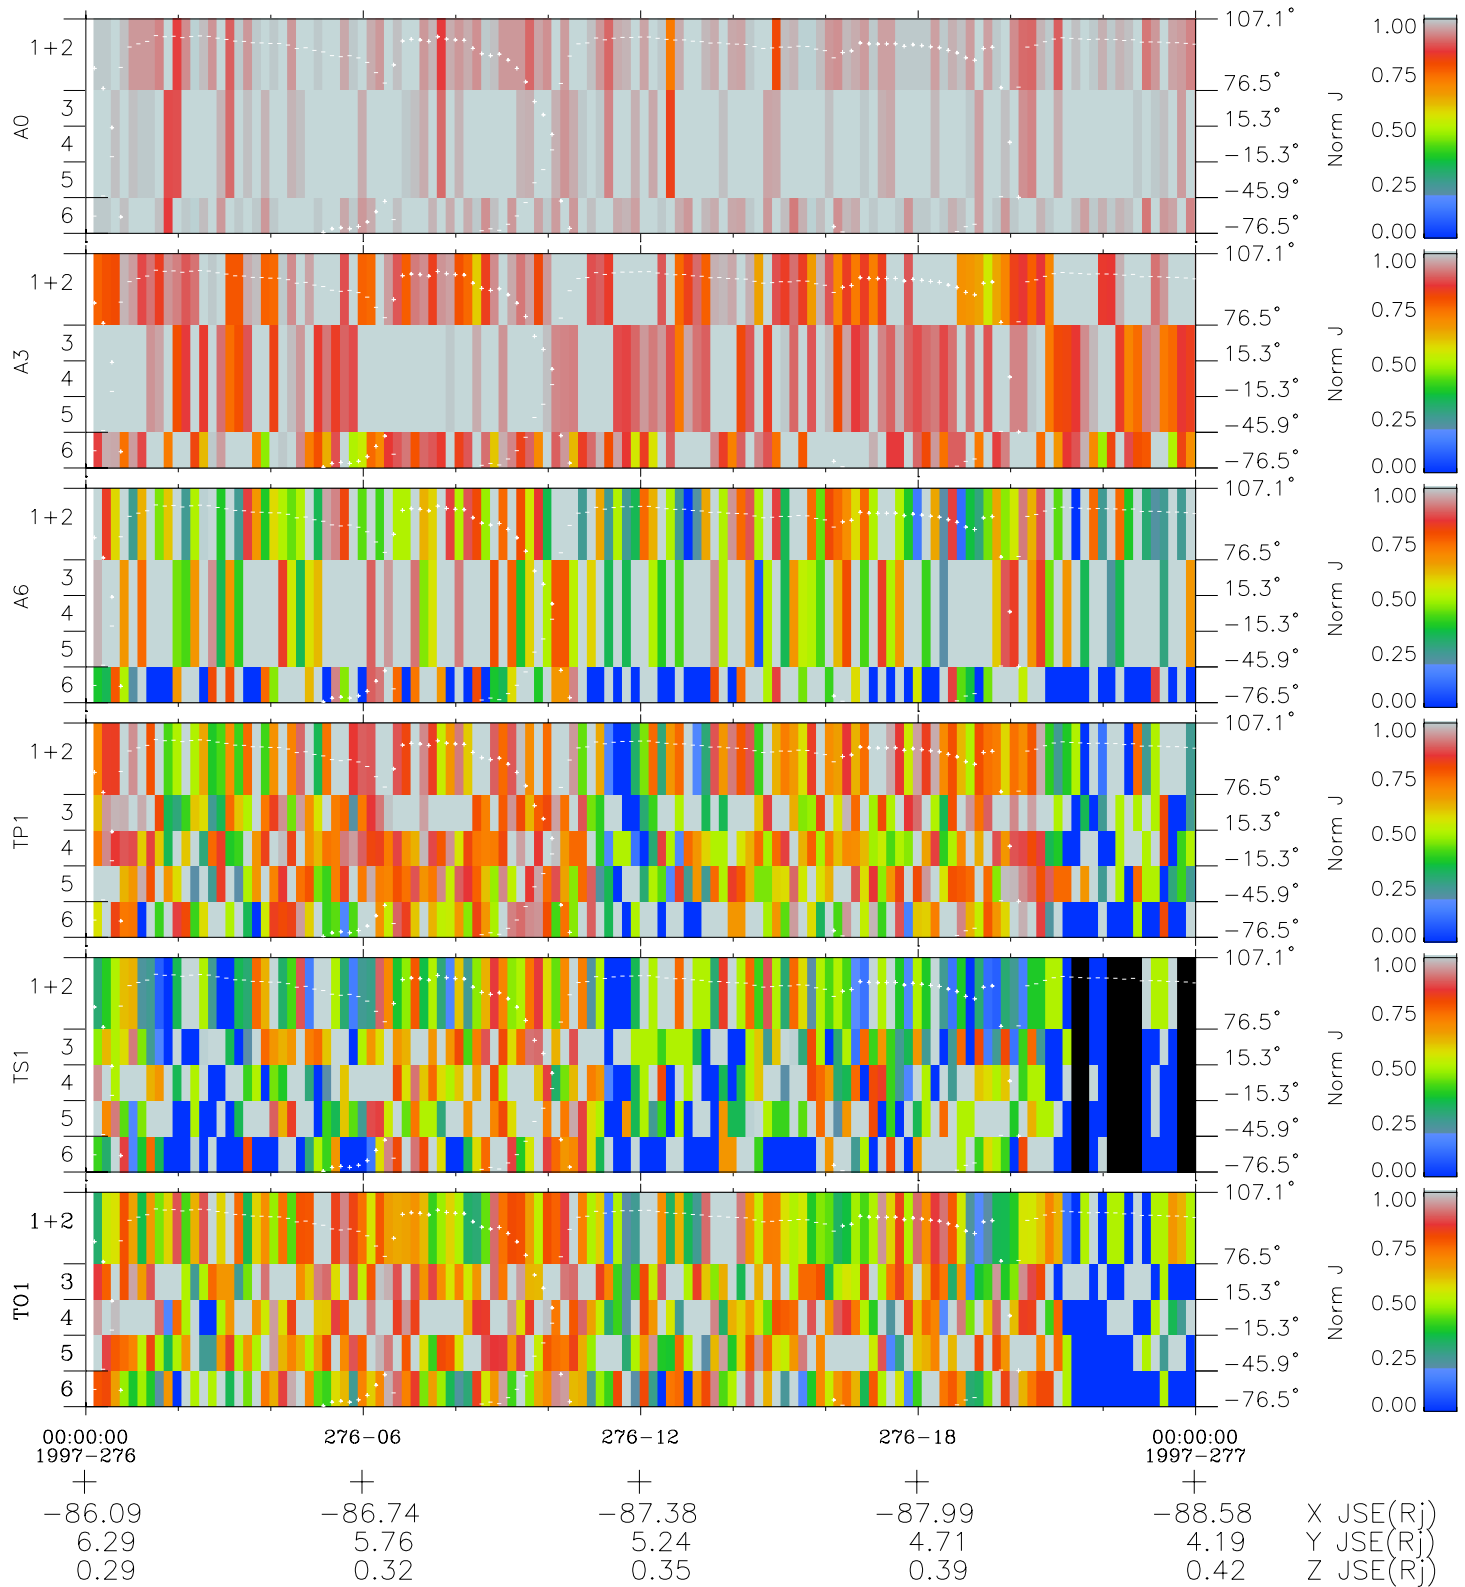

Galileo EPD Real Elevation Anisotropies 97276

Software Version: RTELEV_NORM V 1.20
 Data Production: 06-03-00
 Plot Production: Sun Sep 16 03:34:06 2001
 Color File: wondr3
 Geofactor File: 1.1

- ◇ = Jupiter look direction
- = Corotation look direction