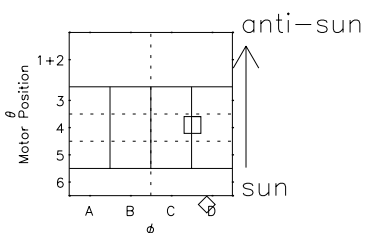

Galileo EPD Real Elevation Anisotropies 97276

Software Version: RTELEV_NORM V 1.20
 Data Production: 06-03-00
 Plot Production: Sun Sep 16 03:34:06 2001
 Color File: wondr3
 Geofactor File: 1.1

- ◇ = Jupiter look direction
- = Corotation look direction