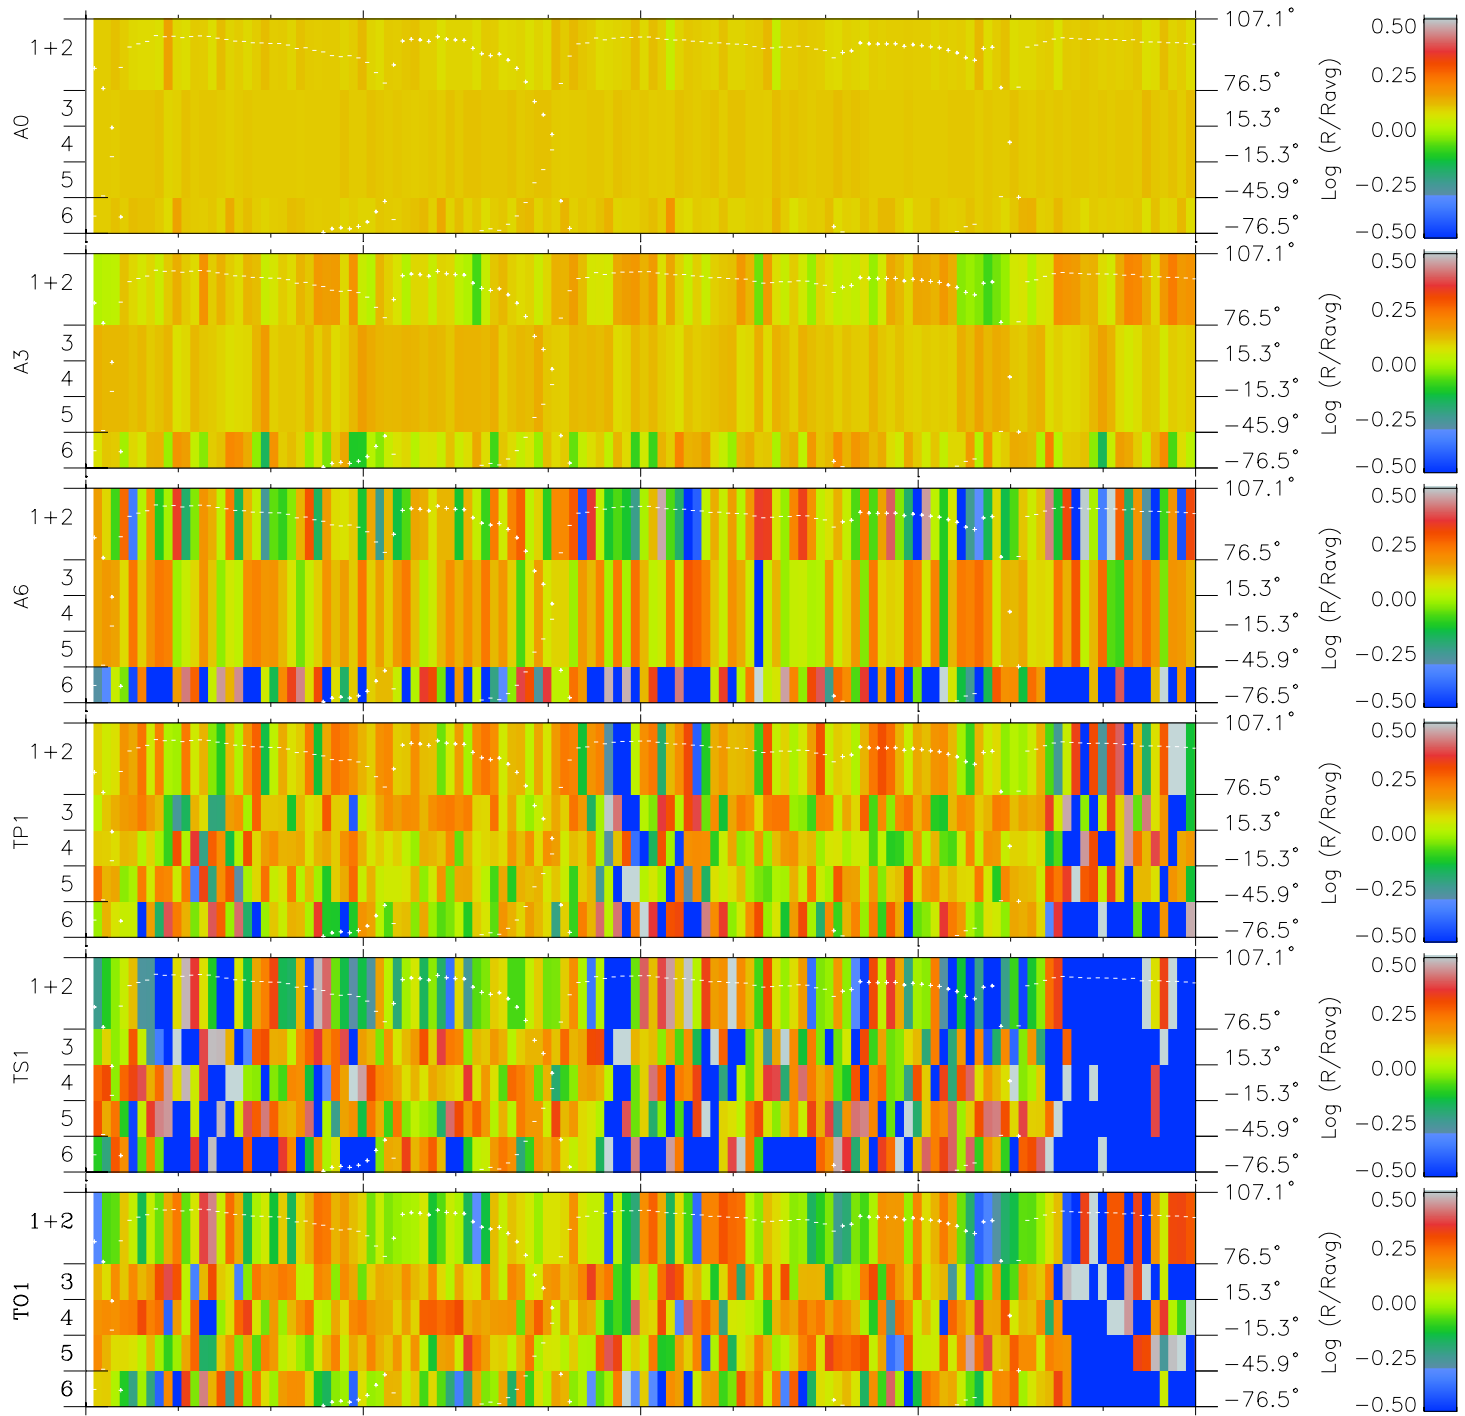

# Galileo EPD Real Elevation Anisotropies 97276

Software Version: RTELEV\_MEAN V 1.20  
 Data Production: 06-03-00  
 Plot Production: Sun Sep 16 03:33:41 2001  
 Color File: wondr3  
 Geofactor File: 1.1

00:00:00 1997-276	276-06	276-12	276-18	00:00:00 1997-277	
+	+	+	+	+	
-86.09	-86.74	-87.38	-87.99	-88.58	X JSE(R <sub>j</sub> )
6.29	5.76	5.24	4.71	4.19	Y JSE(R <sub>j</sub> )
0.29	0.32	0.35	0.39	0.42	Z JSE(R <sub>j</sub> )

- ◇ = Jupiter look direction
- = Corotation look direction