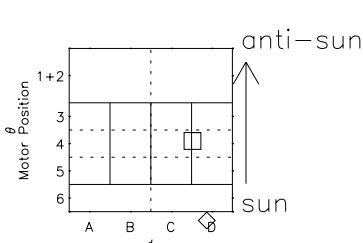

Galileo EPD Real Elevation Anisotropies 97276

Software Version: RTELEV_FLUX V 1.20
Data Production: 06-03-00
Plot Production: Sun Sep 16 03:33:53 2001
Color File: wondr3
Geofactor File: 1.1

00:00:00 1997-276	276-06	276-12	276-18	00:00:00 1997-277	
+	+	+	+	+	X JSE(R _j)
-86.09	-86.74	-87.38	-87.99	-88.58	Y JSE(R _j)
6.29	5.76	5.24	4.71	4.19	Z JSE(R _j)
0.29	0.32	0.35	0.39	0.42	

- ◇ = Jupiter look direction
- = Corotation look direction