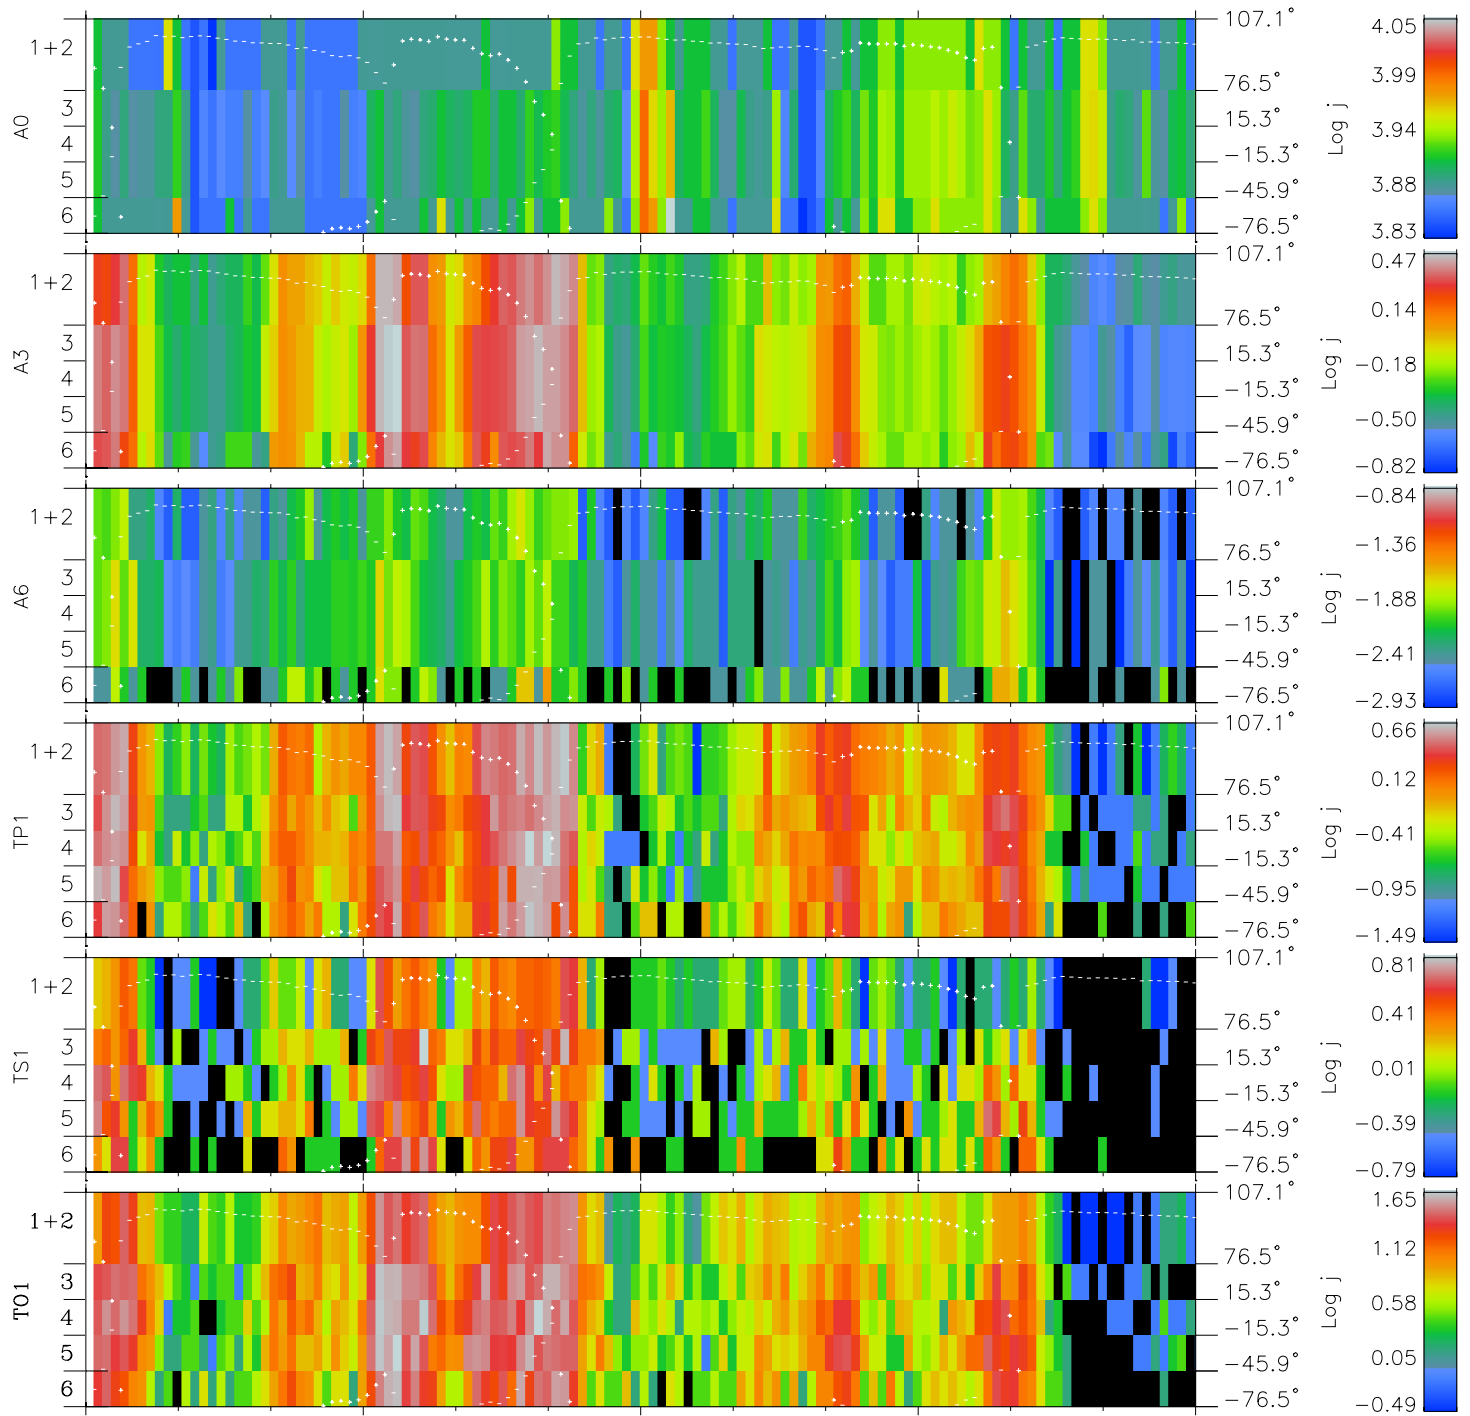

Galileo EPD Real Elevation Anisotropies 97276

Software Version: RTELEV_FLUX V 1.20
Data Production: 06-03-00
Plot Production: Sun Sep 16 03:33:53 2001
Color File: wondr3
Geofactor File: 1.1

00:00:00 1997-276	276-06	276-12	276-18	00:00:00 1997-277	
+	+	+	+	+	X JSE(R _j)
-86.09	-86.74	-87.38	-87.99	-88.58	Y JSE(R _j)
6.29	5.76	5.24	4.71	4.19	Z JSE(R _j)
0.29	0.32	0.35	0.39	0.42	

- ◇ = Jupiter look direction
- = Corotation look direction