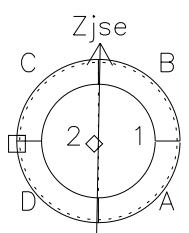

Galileo EPD Real Time Azimuth Anisotropies 97276

Software Version: RTAZIM_NORM V 1.20
 Data Production: 06-03-00
 Plot Production: Sun Sep 16 03:34:47 2001
 Color File: wondr3
 Geofactor File: 1.1

00:00:00 1997-276	276-06	276-12	276-18	00:00:00 1997-277	
+	+	+	+	+	X JSE(R_j)
-86.09	-86.74	-87.38	-87.99	-88.58	Y JSE(R_j)
6.29	5.76	5.24	4.71	4.19	Z JSE(R_j)
0.29	0.32	0.35	0.39	0.42	

◇ = Jupiter look direction
 □ = Corotation look direction