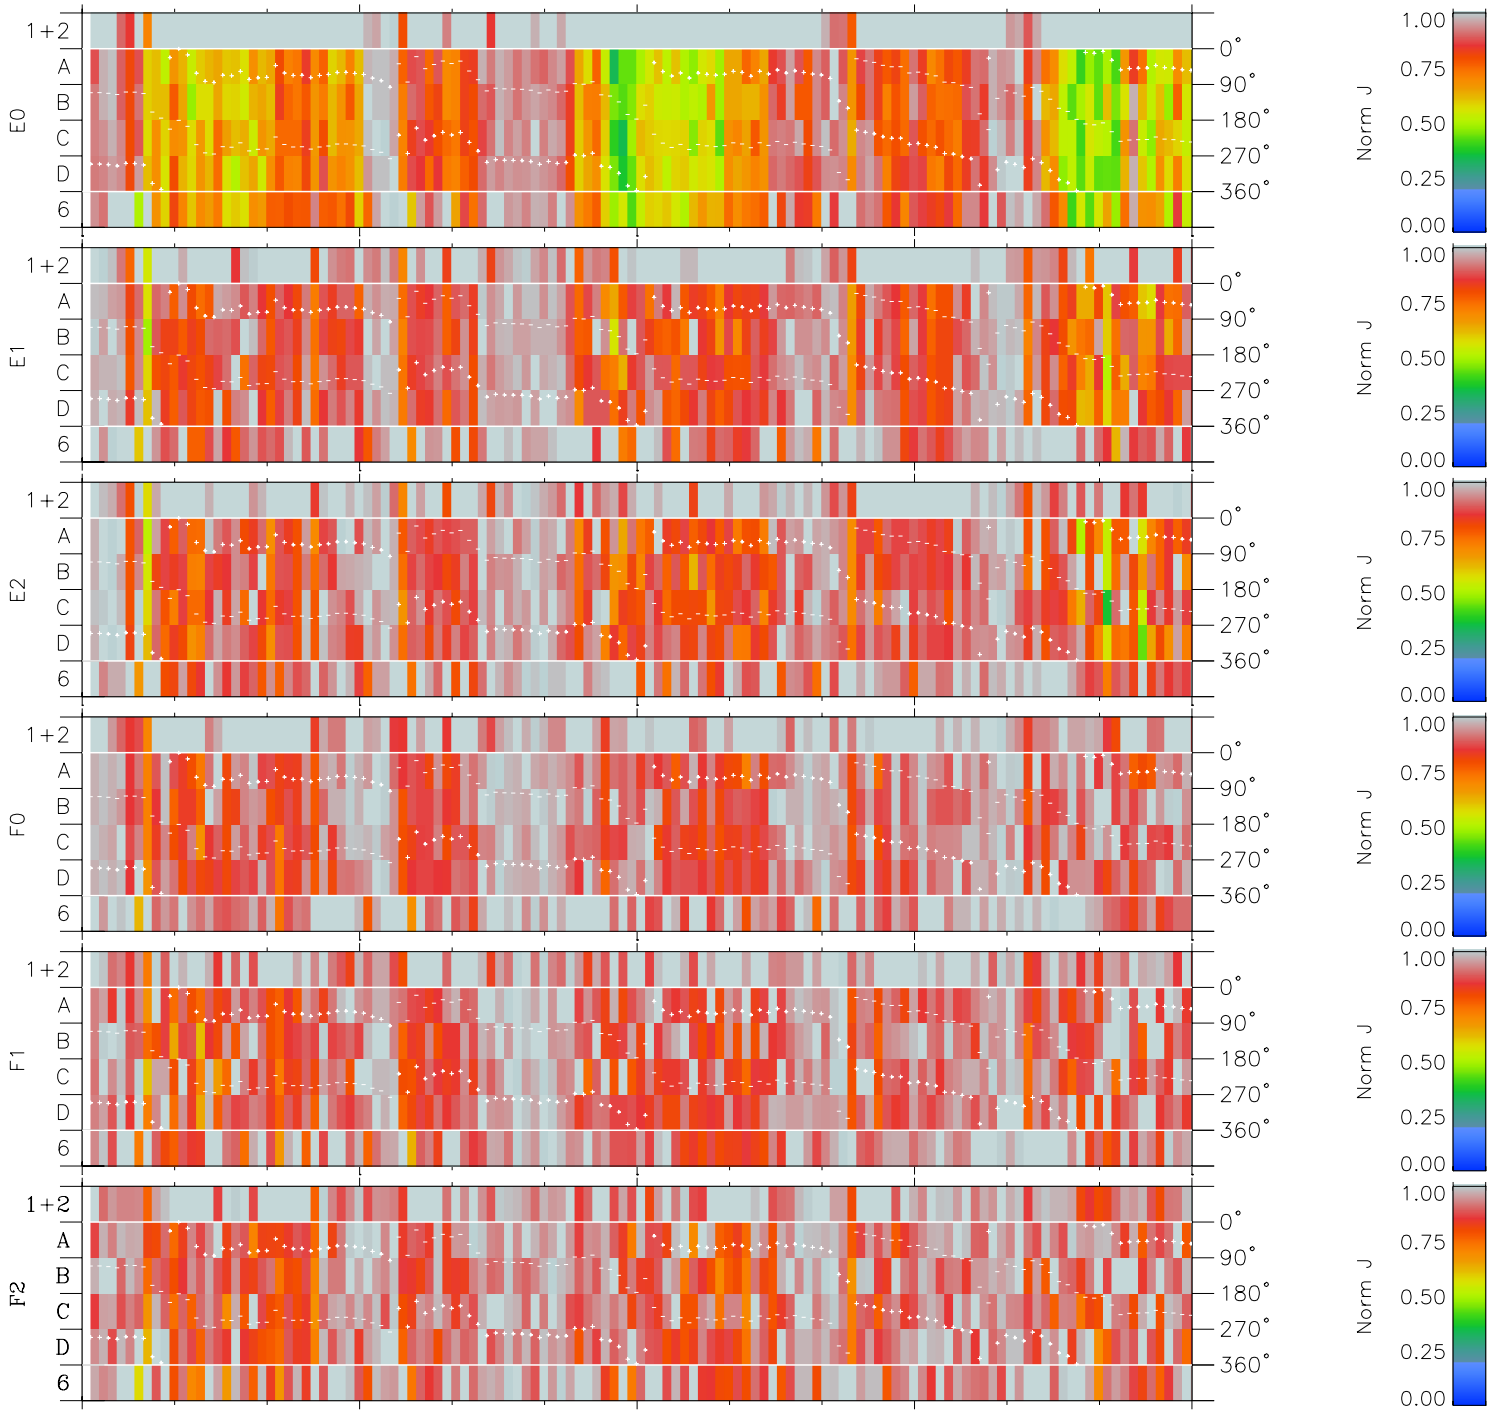

Galileo EPD Real Time Azimuth Anisotropies 97276

Software Version: RTAZIM_NORM V 1.20
 Data Production: 06-03-00
 Plot Production: Sun Sep 16 03:34:47 2001
 Color File: wondr3
 Geofactor File: 1.1

00:00:00 1997-276	276-06	276-12	276-18	00:00:00 1997-277	
+	+	+	+	+	X JSE(R_j)
-86.09	-86.74	-87.38	-87.99	-88.58	Y JSE(R_j)
6.29	5.76	5.24	4.71	4.19	Z JSE(R_j)
0.29	0.32	0.35	0.39	0.42	

◇ = Jupiter look direction
 □ = Corotation look direction