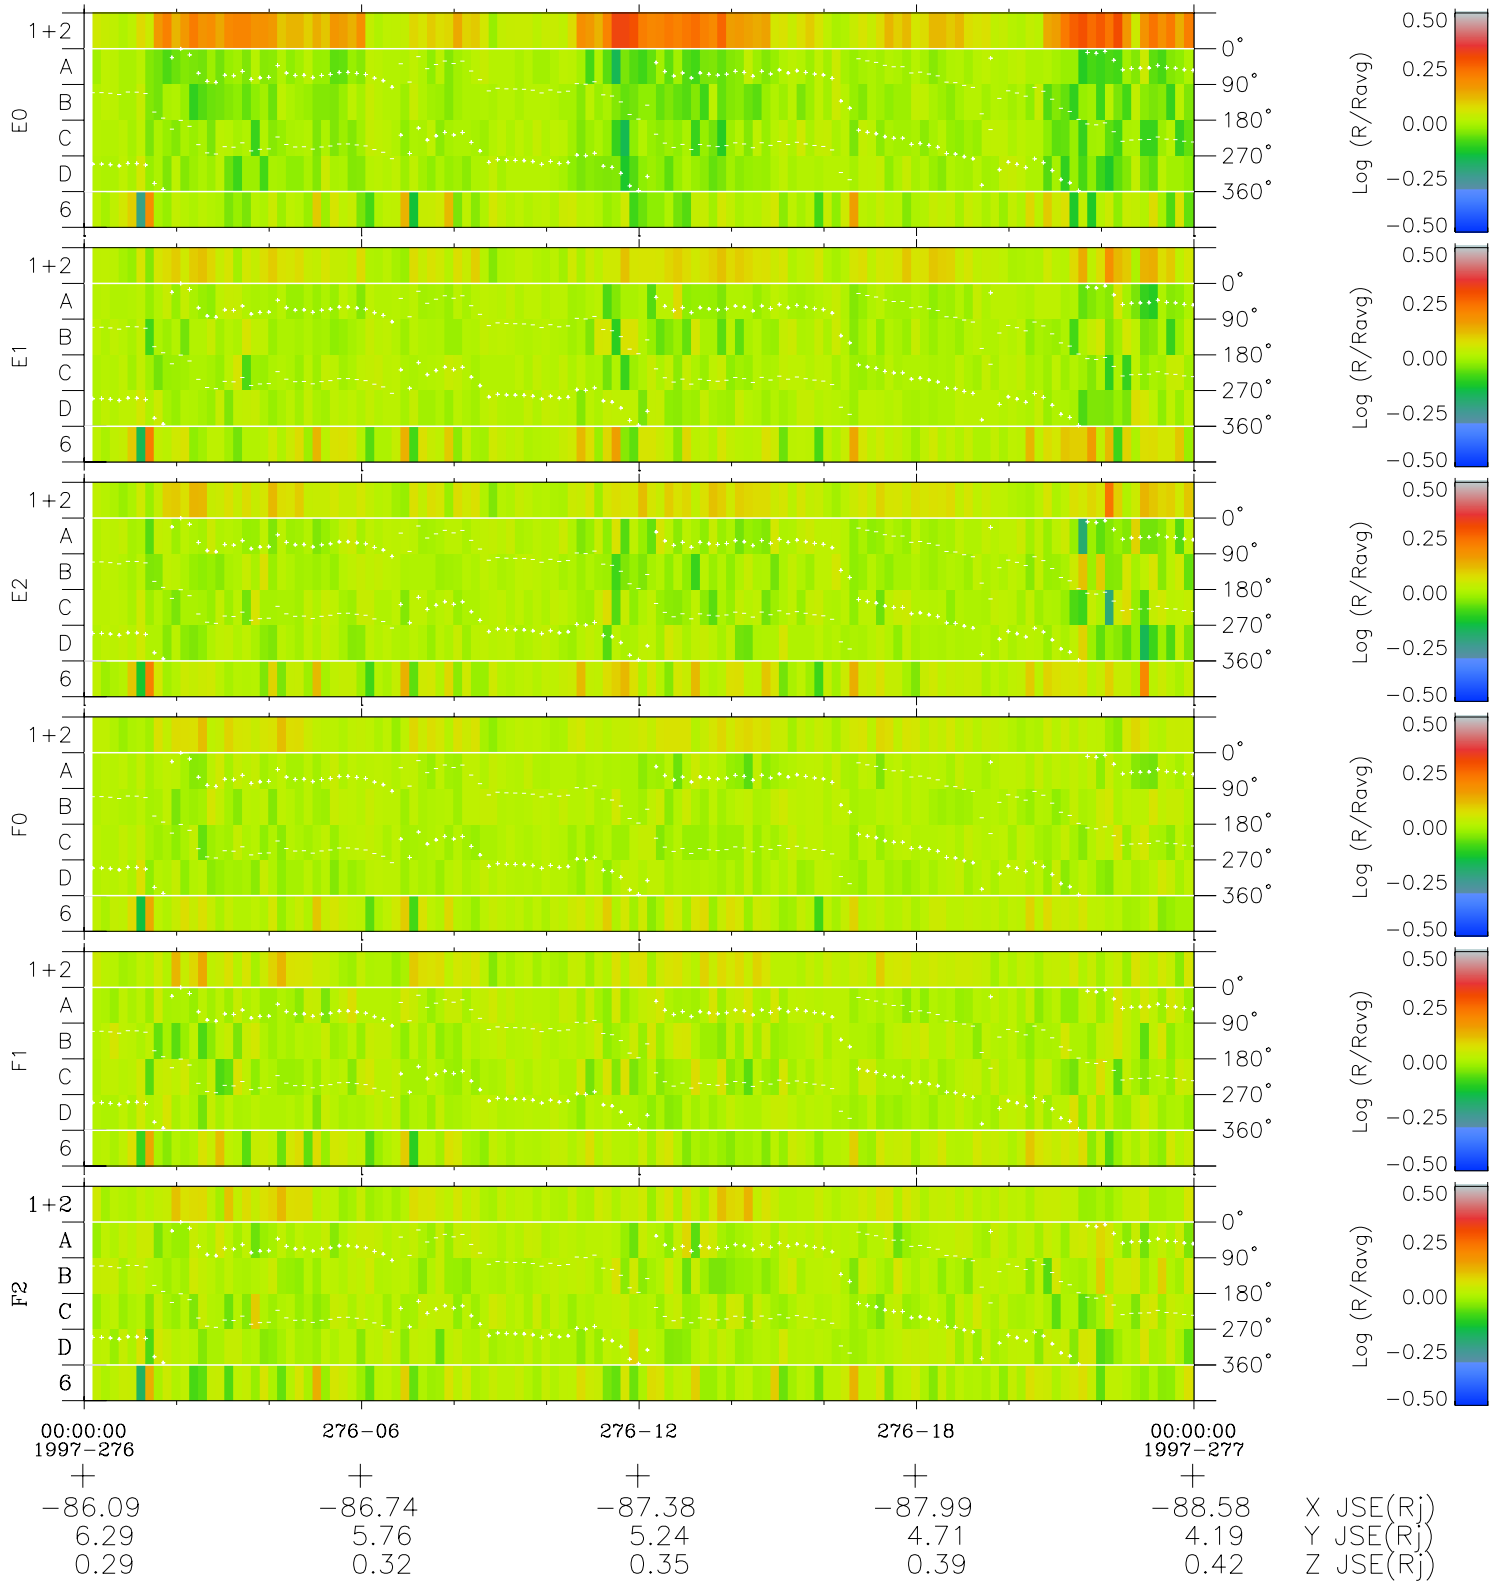

# Galileo EPD Real Time Azimuth Anisotropies 97276

Software Version: RTAZIM\_MEAN V 1.20  
 Data Production: 06-03-00  
 Plot Production: Sun Sep 16 03:34:23 2001  
 Color File: wondr3  
 Geofactor File: 1.1

- ◇ = Jupiter look direction
- = Corotation look direction