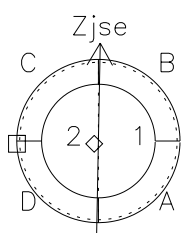

Galileo EPD Real Time Azimuth Anisotropies 97276

Software Version: RTAZIM_FLUX V 1.20
Data Production: 06-03-00
Plot Production: Sun Sep 16 03:34:35 2001
Color File: wondr3
Geofactor File: 1.1

00:00:00 1997-276	276-06	276-12	276-18	00:00:00 1997-277	
+	+	+	+	+	
-86.09	-86.74	-87.38	-87.99	-88.58	X JSE(R _j)
6.29	5.76	5.24	4.71	4.19	Y JSE(R _j)
0.29	0.32	0.35	0.39	0.42	Z JSE(R _j)

◇ = Jupiter look direction
□ = Corotation look direction