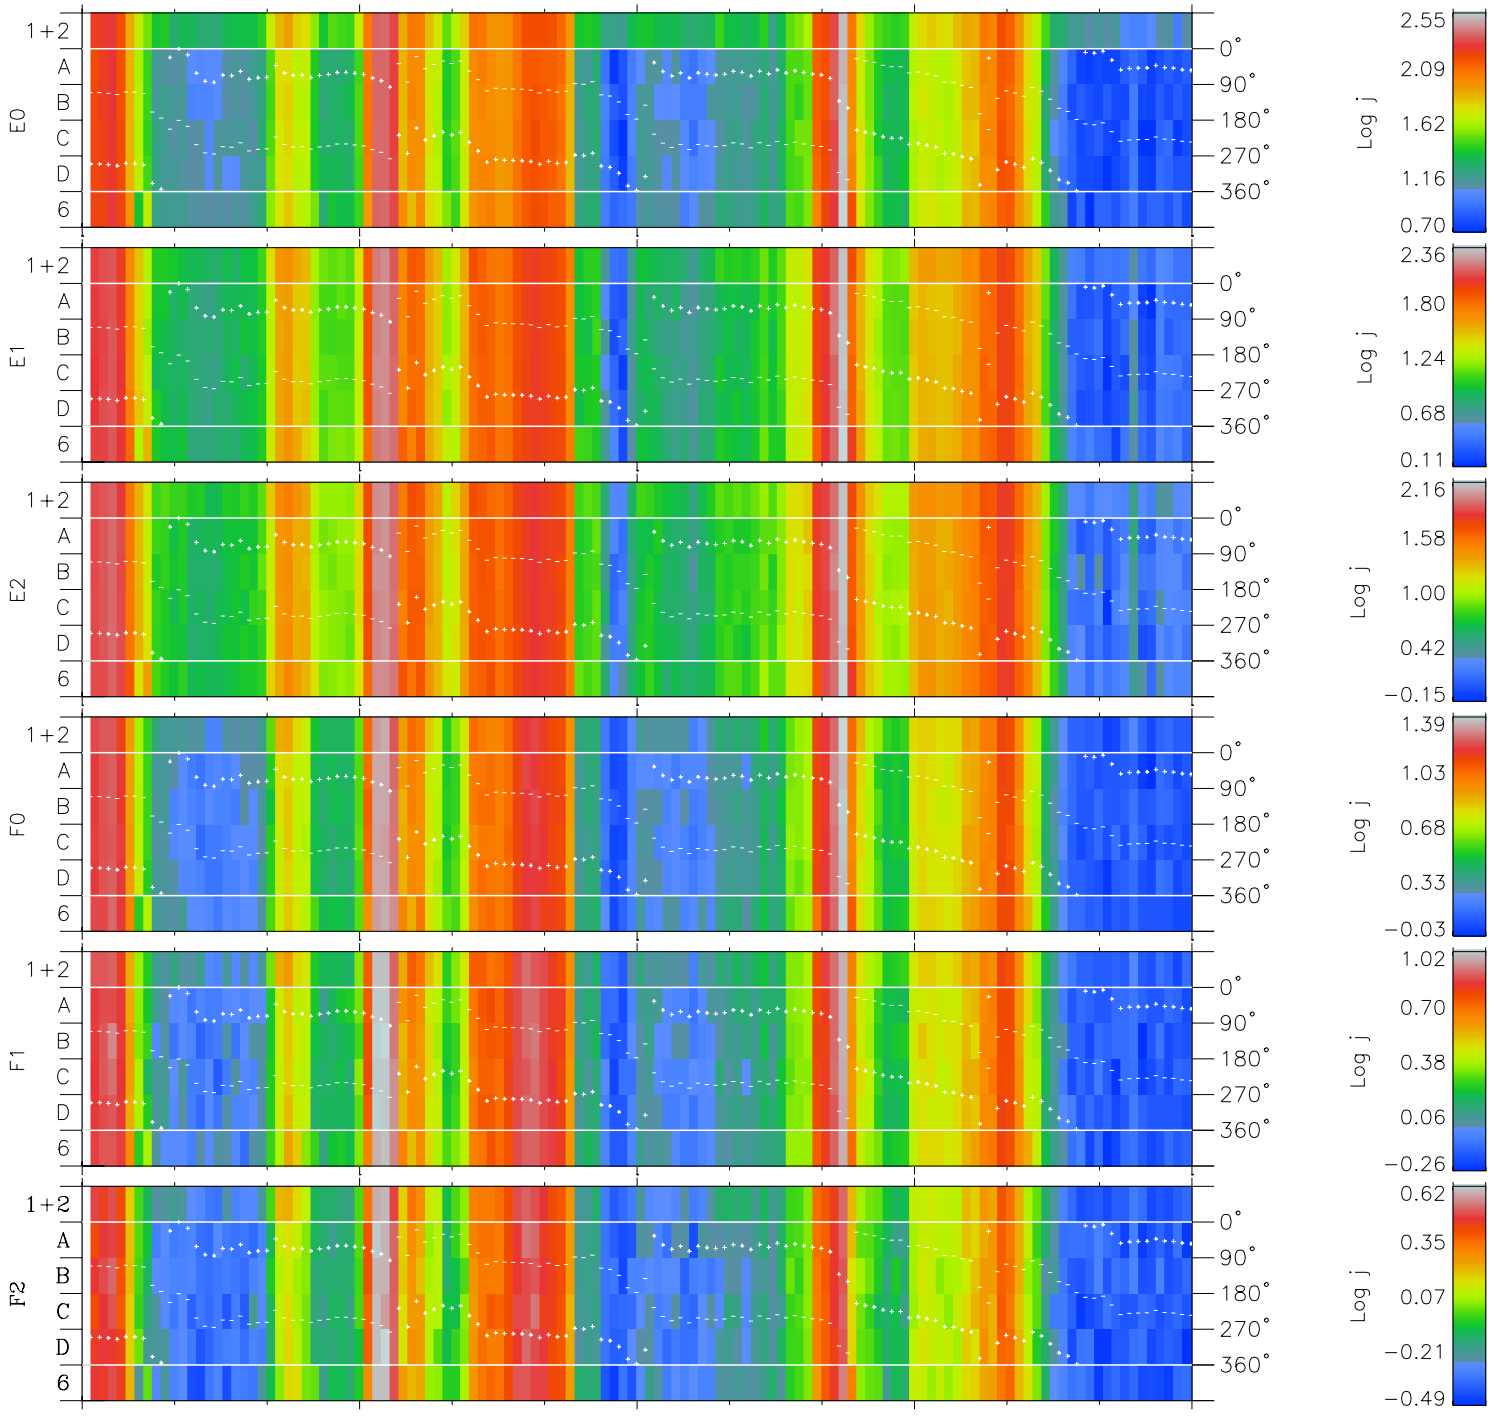

Galileo EPD Real Time Azimuth Anisotropies 97276

Software Version: RTAZIM_FLUX V 1.20
Data Production: 06-03-00
Plot Production: Sun Sep 16 03:34:35 2001
Color File: wondr3
Geofactor File: 1.1

00:00:00 1997-276	276-06	276-12	276-18	00:00:00 1997-277	
+	+	+	+	+	
-86.09	-86.74	-87.38	-87.99	-88.58	X JSE(R _j)
6.29	5.76	5.24	4.71	4.19	Y JSE(R _j)
0.29	0.32	0.35	0.39	0.42	Z JSE(R _j)

◇ = Jupiter look direction
□ = Corotation look direction