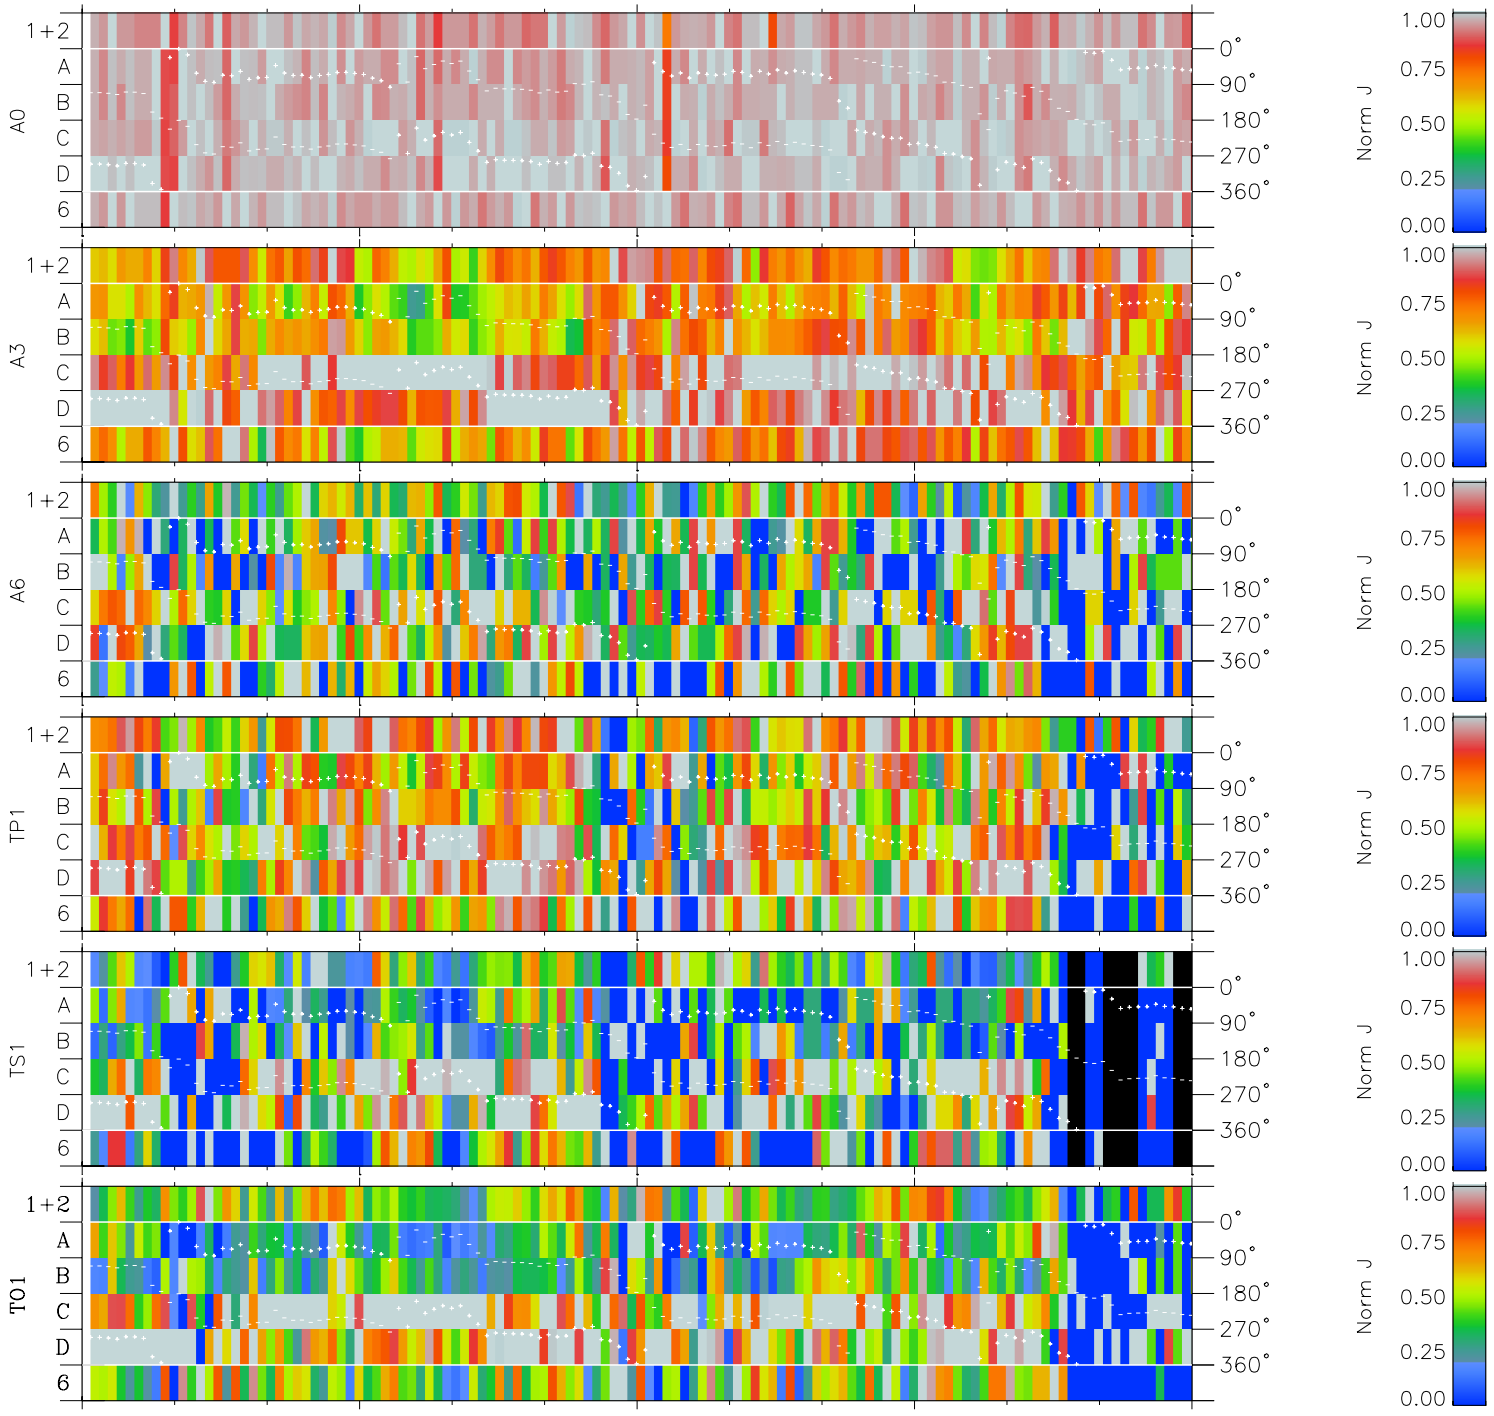

Galileo EPD Real Time Azimuth Anisotropies 97276

Software Version: RTAZIM_NORM V 1.20
 Data Production: 06-03-00
 Plot Production: Sun Sep 16 03:34:41 2001
 Color File: wondr3
 Geofactor File: 1.1

00:00:00 1997-276	276-06	276-12	276-18	00:00:00 1997-277	
+	+	+	+	+	
-86.09	-86.74	-87.38	-87.99	-88.58	X JSE(R _j)
6.29	5.76	5.24	4.71	4.19	Y JSE(R _j)
0.29	0.32	0.35	0.39	0.42	Z JSE(R _j)

◇ = Jupiter look direction
 □ = Corotation look direction