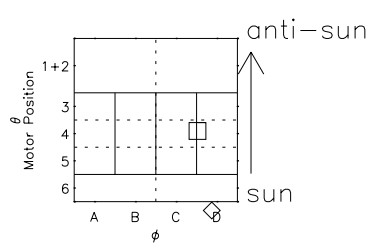

Galileo EPD Real Time Azimuth Anisotropies 97276

Software Version: RTAZIM_NORM V 1.20
 Data Production: 06-03-00
 Plot Production: Sun Sep 16 03:34:41 2001
 Color File: wondr3
 Geofactor File: 1.1

00:00:00 1997-276	276-06	276-12	276-18	00:00:00 1997-277	
+	+	+	+	+	
-86.09	-86.74	-87.38	-87.99	-88.58	X JSE(R _j)
6.29	5.76	5.24	4.71	4.19	Y JSE(R _j)
0.29	0.32	0.35	0.39	0.42	Z JSE(R _j)

◇ = Jupiter look direction
 □ = Corotation look direction