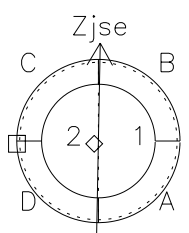

Galileo EPD Real Time Azimuth Anisotropies 97276

Software Version: RTAZIM_NORM V 1.20
 Data Production: 06-03-00
 Plot Production: Sun Sep 16 03:34:41 2001
 Color File: wondr3
 Geofactor File: 1.1

00:00:00 1997-276	276-06	276-12	276-18	00:00:00 1997-277	
+	+	+	+	+	
-86.09	-86.74	-87.38	-87.99	-88.58	X JSE(R _j)
6.29	5.76	5.24	4.71	4.19	Y JSE(R _j)
0.29	0.32	0.35	0.39	0.42	Z JSE(R _j)

◇ = Jupiter look direction
 □ = Corotation look direction