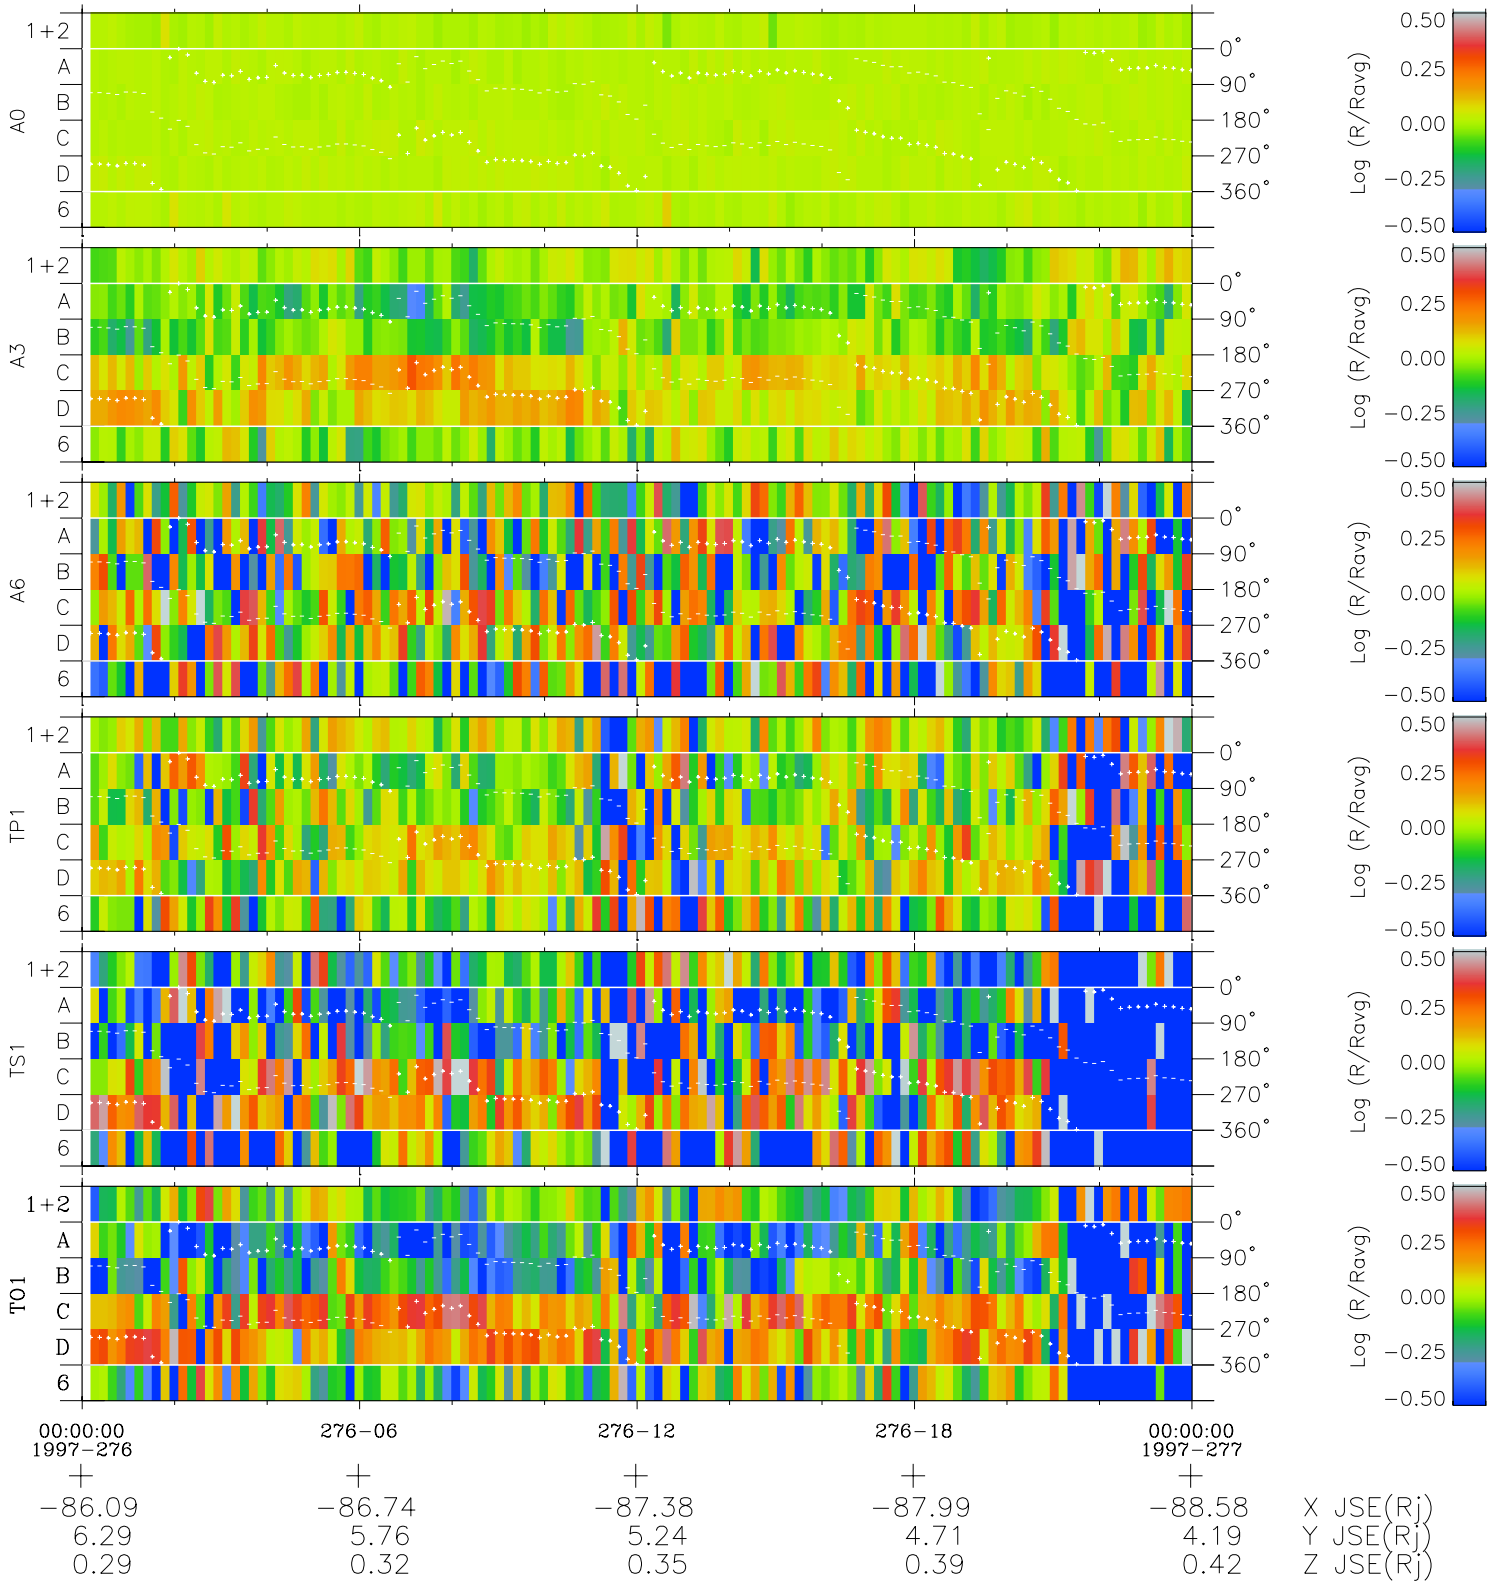

Galileo EPD Real Time Azimuth Anisotropies 97276

Software Version: RTAZIM_MEAN V 1.20
Data Production: 06-03-00
Plot Production: Sun Sep 16 03:34:18 2001
Color File: wondr3
Geofactor File: 1.1

◇ = Jupiter look direction
□ = Corotation look direction