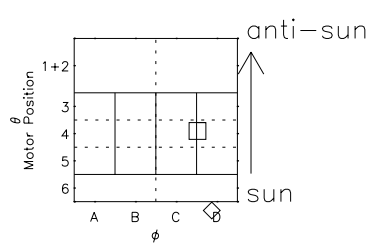

Galileo EPD Real Time Azimuth Anisotropies 97276

Software Version: RTAZIM_MEAN V 1.20
Data Production: 06-03-00
Plot Production: Sun Sep 16 03:34:18 2001
Color File: wondr3
Geofactor File: 1.1

◇ = Jupiter look direction
□ = Corotation look direction