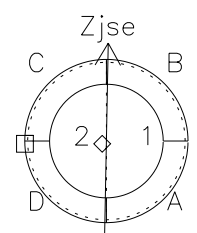

Galileo EPD Real Time Azimuth Anisotropies 97276

Software Version: RTAZIM_MEAN V 1.20
Data Production: 06-03-00
Plot Production: Sun Sep 16 03:34:18 2001
Color File: wondr3
Geofactor File: 1.1

◇ = Jupiter look direction
□ = Corotation look direction