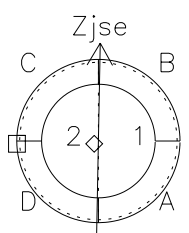

Galileo EPD Real Time Azimuth Anisotropies 97276

Software Version: RTAZIM_FLUX V 1.20
Data Production: 06-03-00
Plot Production: Sun Sep 16 03:34:29 2001
Color File: wondr3
Geofactor File: 1.1

00:00:00 1997-276	276-06	276-12	276-18	00:00:00 1997-277	
+	+	+	+	+	
-86.09	-86.74	-87.38	-87.99	-88.58	X JSE(R _j)
6.29	5.76	5.24	4.71	4.19	Y JSE(R _j)
0.29	0.32	0.35	0.39	0.42	Z JSE(R _j)

◇ = Jupiter look direction
□ = Corotation look direction