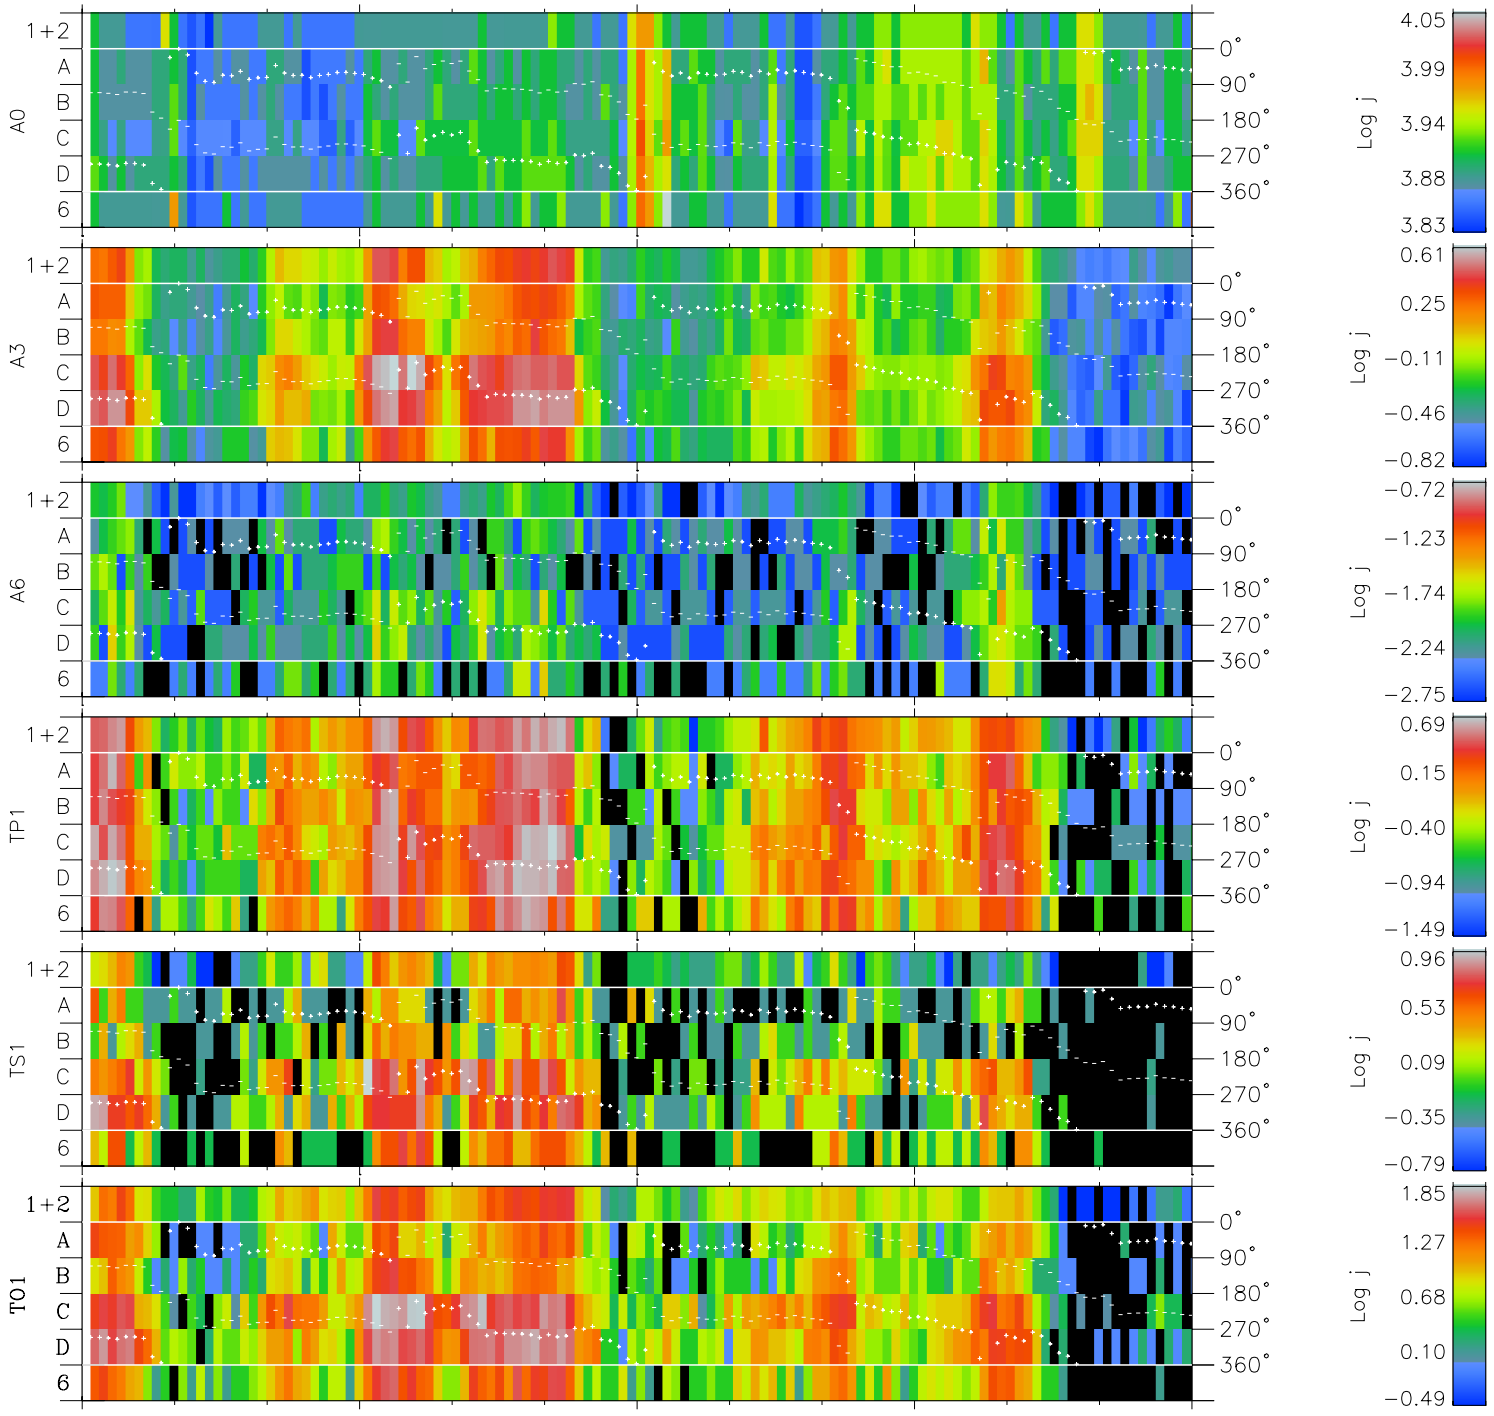

Galileo EPD Real Time Azimuth Anisotropies 97276

Software Version: RTAZIM_FLUX V 1.20
Data Production: 06-03-00
Plot Production: Sun Sep 16 03:34:29 2001
Color File: wondr3
Geofactor File: 1.1

00:00:00 1997-276	276-06	276-12	276-18	00:00:00 1997-277	
+	+	+	+	+	
-86.09	-86.74	-87.38	-87.99	-88.58	X JSE(R _j)
6.29	5.76	5.24	4.71	4.19	Y JSE(R _j)
0.29	0.32	0.35	0.39	0.42	Z JSE(R _j)

◇ = Jupiter look direction
□ = Corotation look direction