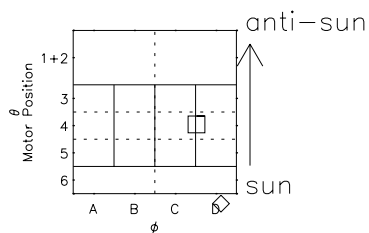

Galileo EPD Real Time R6 Electrons Spectra 97275

Software Version: RTSPEC_R6 V 1.20
 Data Production: 06-03-00
 Plot Production: Sun Sep 16 03:24:38 2001
 Color File: wondr3
 Geofactor File: 1.1

◇ = Jupiter look direction
 □ = Corotation look direction