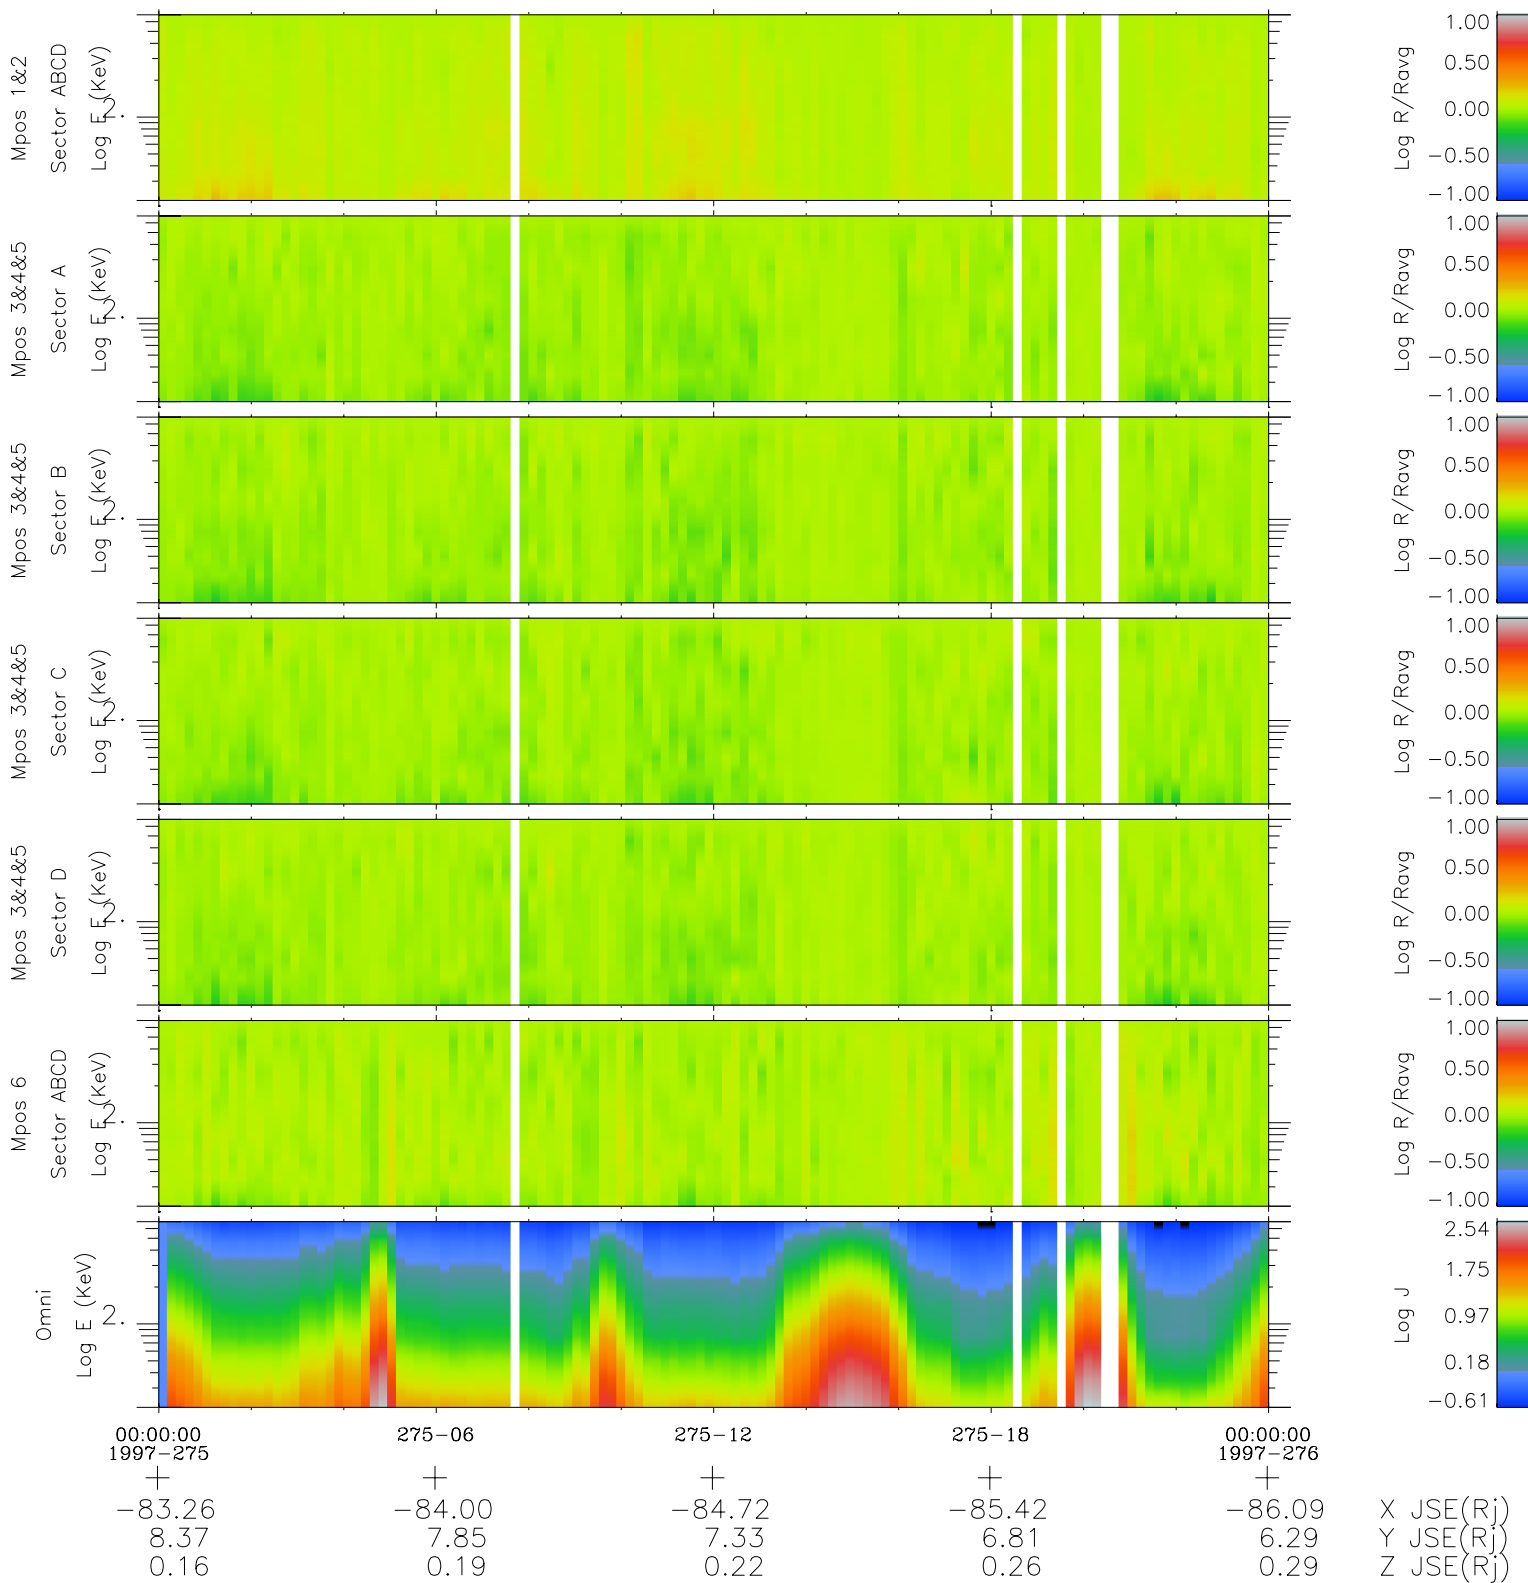

Galileo EPD Real Time R6 Electrons Spectra 97275

Software Version: RTSPEC_R6 V 1.20
 Data Production: 06-03-00
 Plot Production: Sun Sep 16 03:24:38 2001
 Color File: wondr3
 Geofactor File: 1.1

◇ = Jupiter look direction
 □ = Corotation look direction