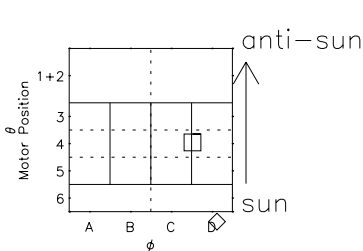

Galileo EPD Real Time R6 Ions Spectra 97275

Software Version: RTSPEC_R6 V 1.20
 Data Production: 06-03-00
 Plot Production: Sun Sep 16 03:24:31 2001
 Color File: wondr3
 Geofactor File: 1.1

◇ = Jupiter look direction
 □ = Corotation look direction