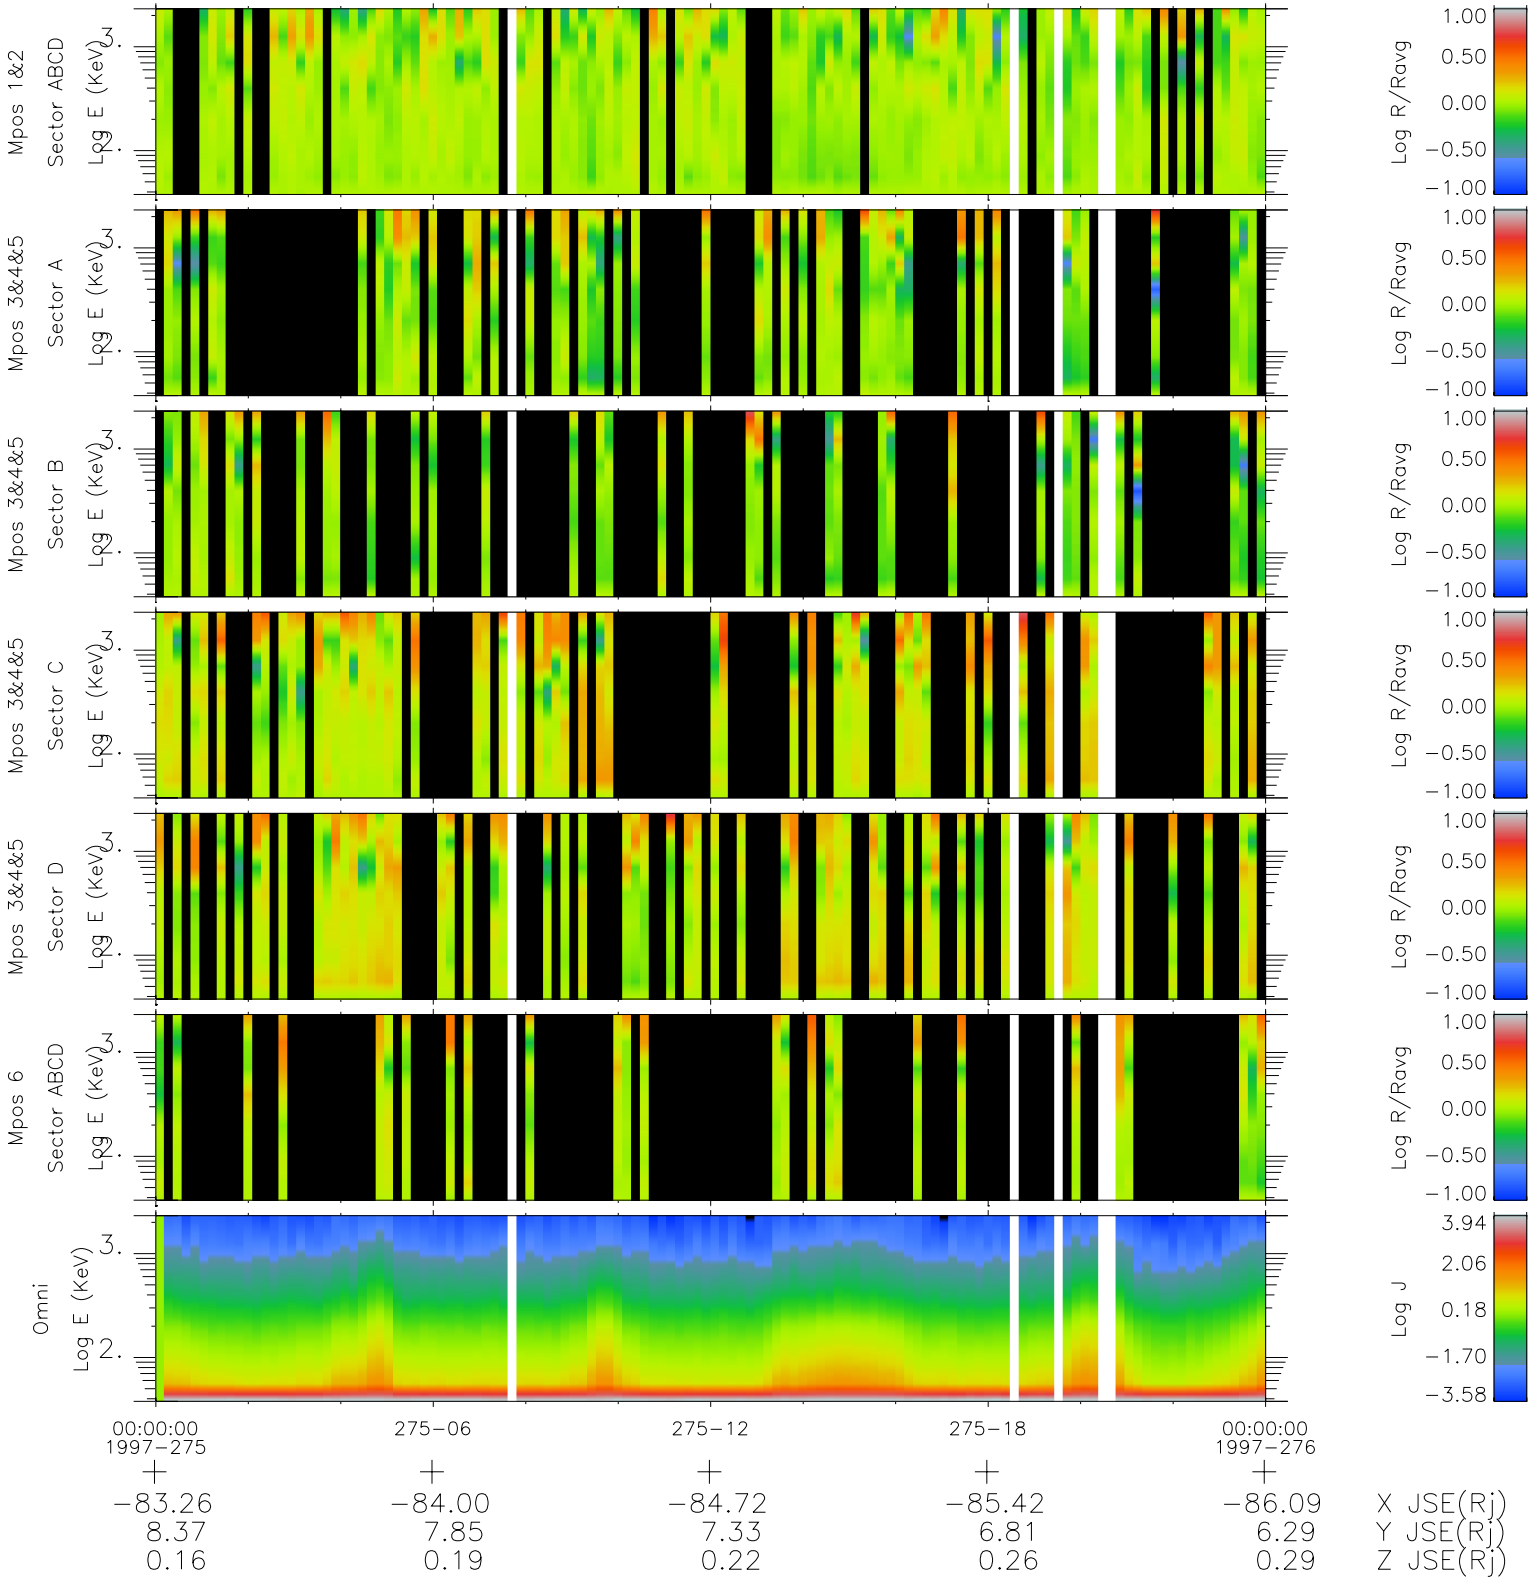

Galileo EPD Real Time R6 Ions Spectra 97275

Software Version: RTSPEC_R6 V 1.20
 Data Production: 06-03-00
 Plot Production: Sun Sep 16 03:24:31 2001
 Color File: wondr3
 Geofactor File: 1.1

◇ = Jupiter look direction
 □ = Corotation look direction