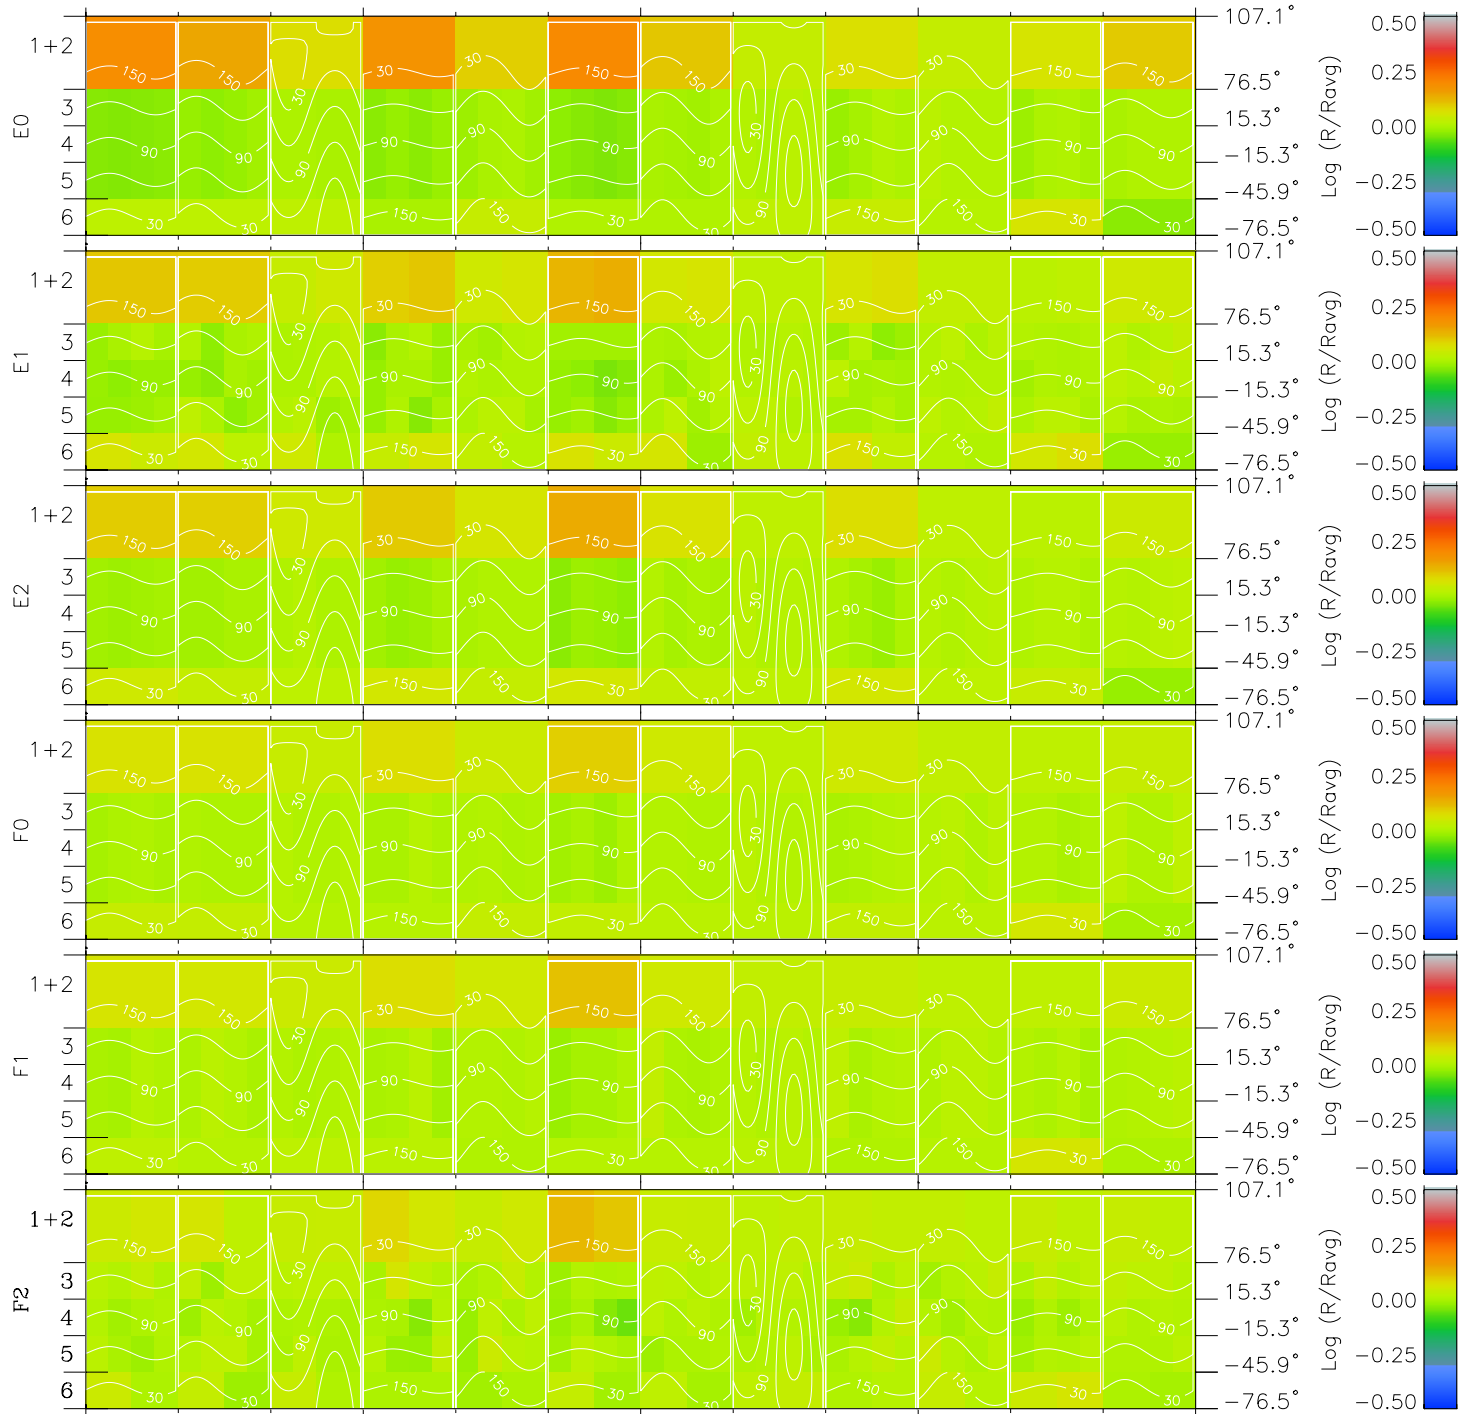

Galileo EPD Real Time All-Sky Anisotropies 97275

Software Version: RTSKY_MEAN V 1.20
 Data Production: 06-03-00
 Plot Production: Sun Sep 16 03:24:59 2001
 Color File: wondr3
 Geofactor File: 1.1

00:00:00 1997-275	275-06	275-12	275-18	00:00:00 1997-276	
+	+	+	+	+	
-83.26	-84.00	-84.72	-85.42	-86.09	X JSE(R _j)
8.37	7.85	7.33	6.81	6.29	Y JSE(R _j)
0.16	0.19	0.22	0.26	0.29	Z JSE(R _j)

- ◇ = Jupiter look direction
- = Corotation look direction