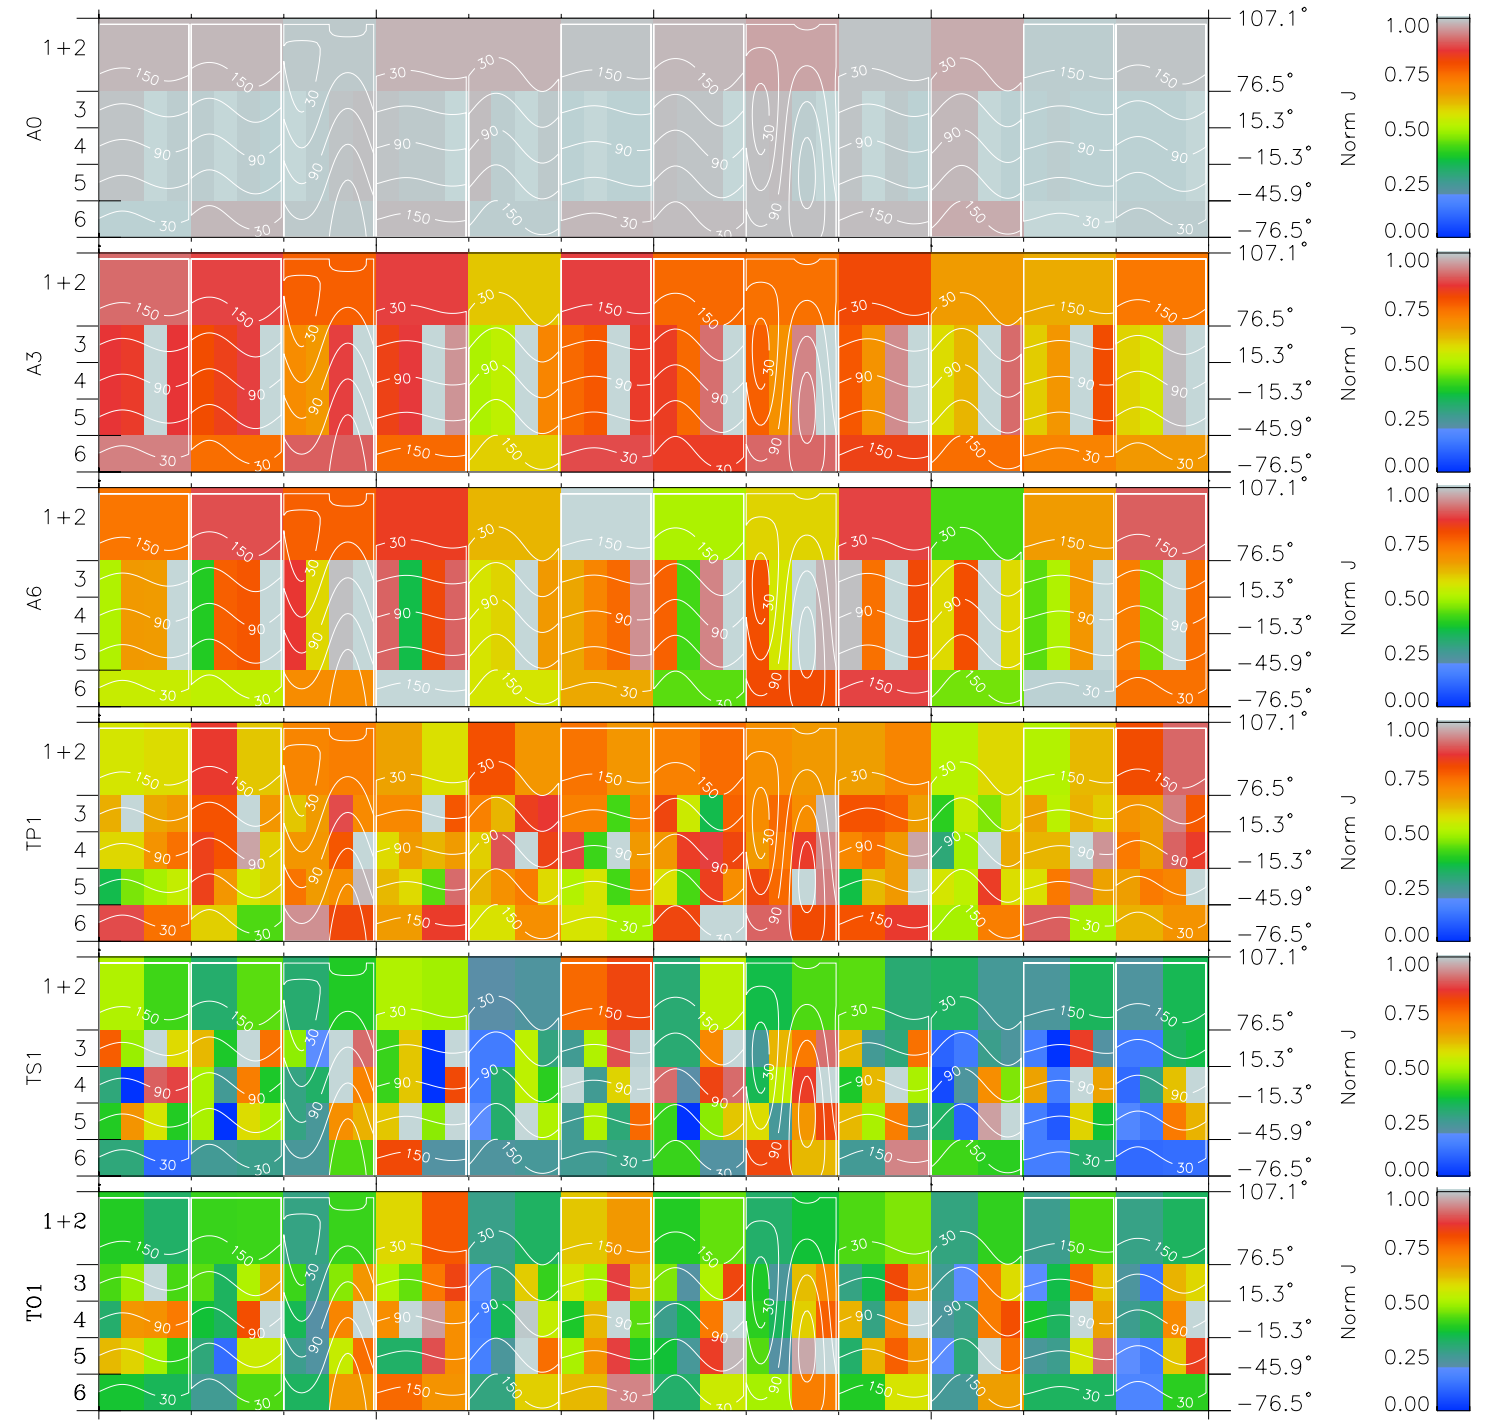

Galileo EPD Real Time All-Sky Anisotropies 97275

Software Version: RTSKY_NORM V 1.20
 Data Production: 06-03-00
 Plot Production: Sun Sep 16 03:25:22 2001
 Color File: wondr3
 Geofactor File: 1.1

00:00:00 1997-275	275-06	275-12	275-18	00:00:00 1997-276	
+	+	+	+	+	X JSE(R _j)
-83.26	-84.00	-84.72	-85.42	-86.09	Y JSE(R _j)
8.37	7.85	7.33	6.81	6.29	Z JSE(R _j)
0.16	0.19	0.22	0.26	0.29	

- ◇ = Jupiter look direction
- = Corotation look direction