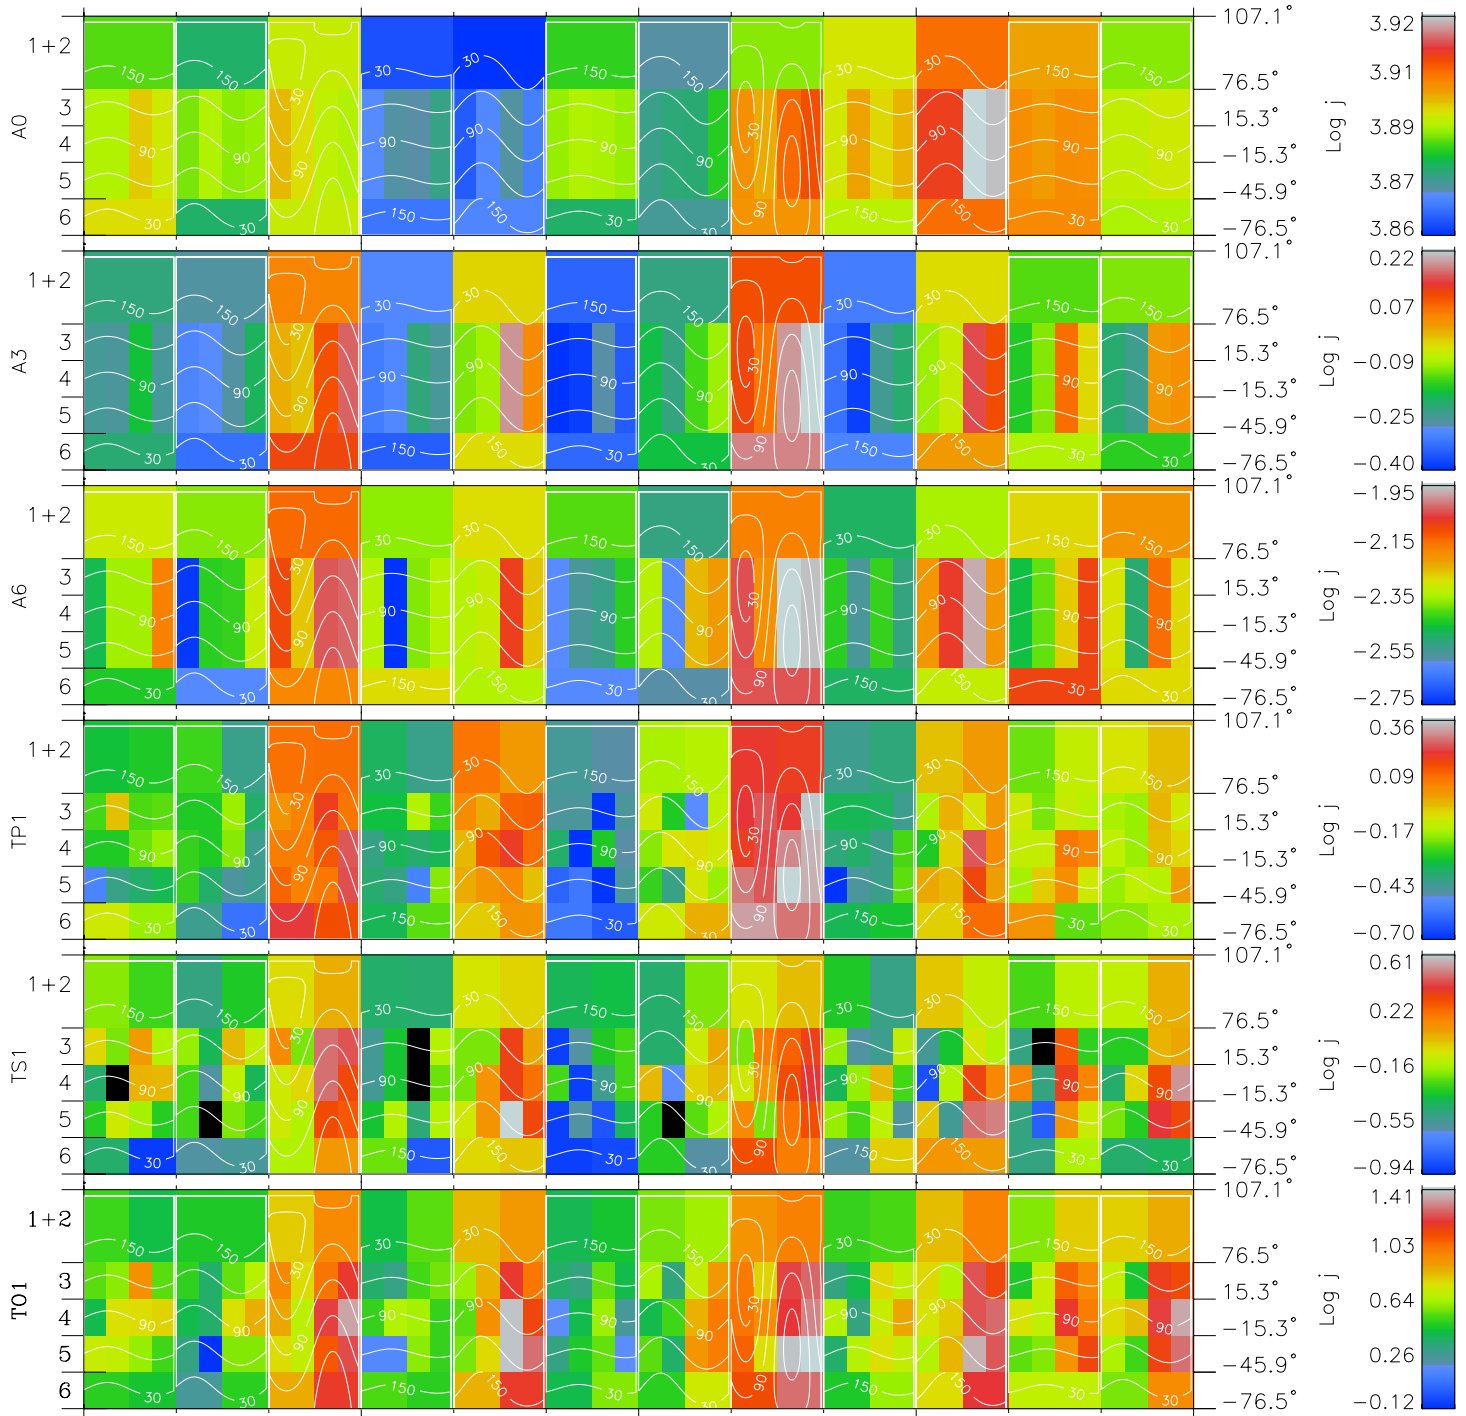

# Galileo EPD Real Time All-Sky Anisotropies 97275

Software Version: RTSKY\_FLUX V 1.20  
 Data Production: 06-03-00  
 Plot Production: Sun Sep 16 03:25:07 2001  
 Color File: wondr3  
 Geofactor File: 1.1

00:00:00 1997-275	275-06	275-12	275-18	00:00:00 1997-276	
+	+	+	+	+	X JSE(R <sub>j</sub> )
-83.26	-84.00	-84.72	-85.42	-86.09	Y JSE(R <sub>j</sub> )
8.37	7.85	7.33	6.81	6.29	Z JSE(R <sub>j</sub> )
0.16	0.19	0.22	0.26	0.29	

- ◇ = Jupiter look direction
- = Corotation look direction