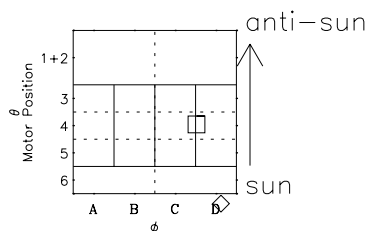

Galileo EPD Real-Time Omni 97275

Software Version: RTLINE_OMNI V 1.20
Data Production: 06-03-00
Plot Production: Sun Sep 16 03:26:46 2001

◇ = Jupiter look direction
□ = Corotation look direction