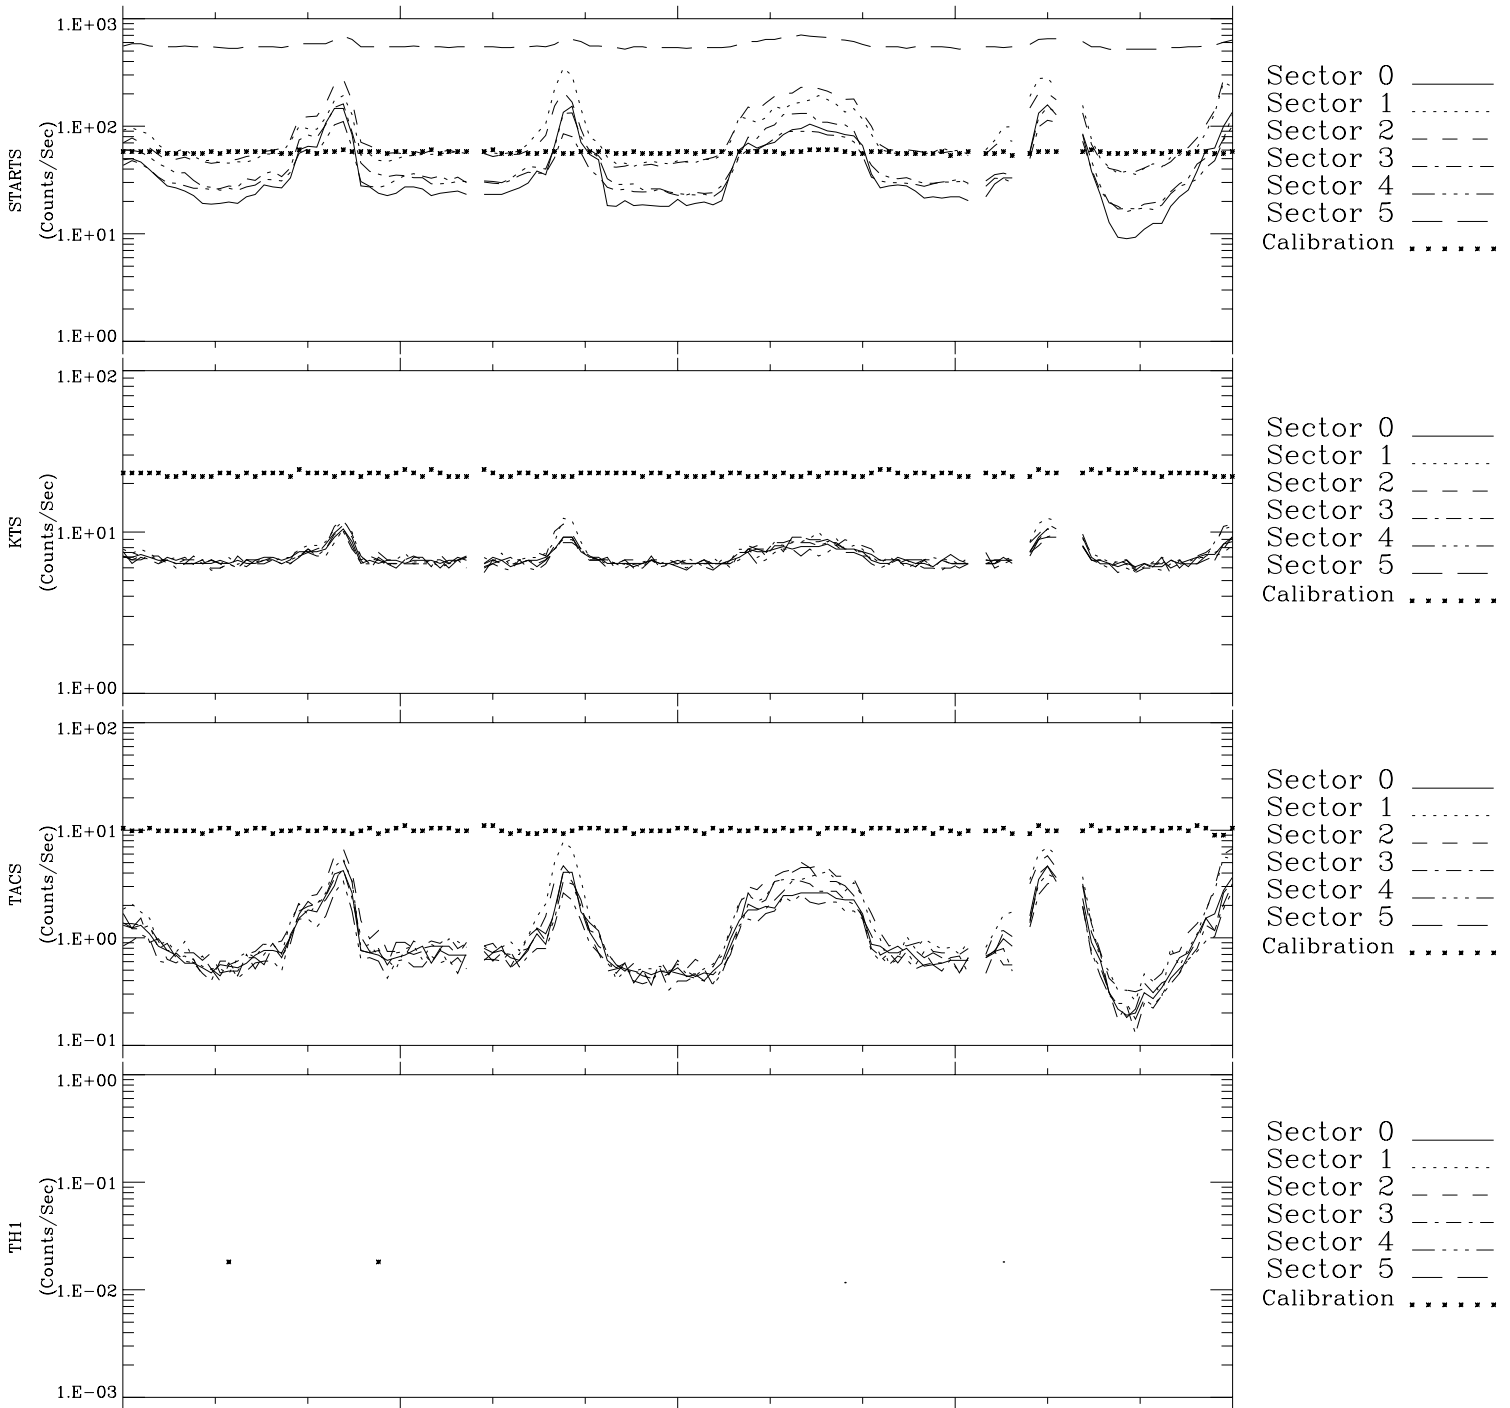

Galileo EPD Real-Time Six-Sector 97275

Software Version: RTLINE_R6 V 1.20
Data Production: 06-03-00
Plot Production: Sun Sep 16 03:26:55 2001

Sector 0 ———
Sector 1
Sector 2 - - -
Sector 3 - . - . -
Sector 4 - - - -
Sector 5 ———
Calibration

Sector 0 ———
Sector 1
Sector 2 - - -
Sector 3 - . - . -
Sector 4 - - - -
Sector 5 ———
Calibration

Sector 0 ———
Sector 1
Sector 2 - - -
Sector 3 - . - . -
Sector 4 - - - -
Sector 5 ———
Calibration

Sector 0 ———
Sector 1
Sector 2 - - -
Sector 3 - . - . -
Sector 4 - - - -
Sector 5 ———
Calibration

00:00:00 1997-275	275-06	275-12	275-18	00:00:00 1997-276	
-83.26	-84.00	-84.72	-85.42	-86.09	X JSE(R _j)
8.37	7.85	7.33	6.81	6.29	Y JSE(R _j)
0.16	0.19	0.22	0.26	0.29	Z JSE(R _j)

◇ = Jupiter look direction
□ = Corotation look direction