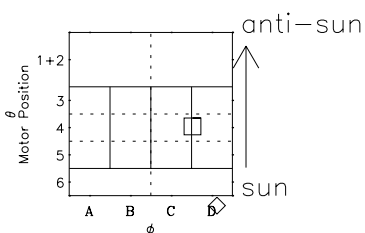

Galileo EPD Real-Time Six-Sector 97275

Software Version: RTLINE_R6 V 1.20
Data Production: 06-03-00
Plot Production: Sun Sep 16 03:26:53 2001

◇ = Jupiter look direction
□ = Corotation look direction