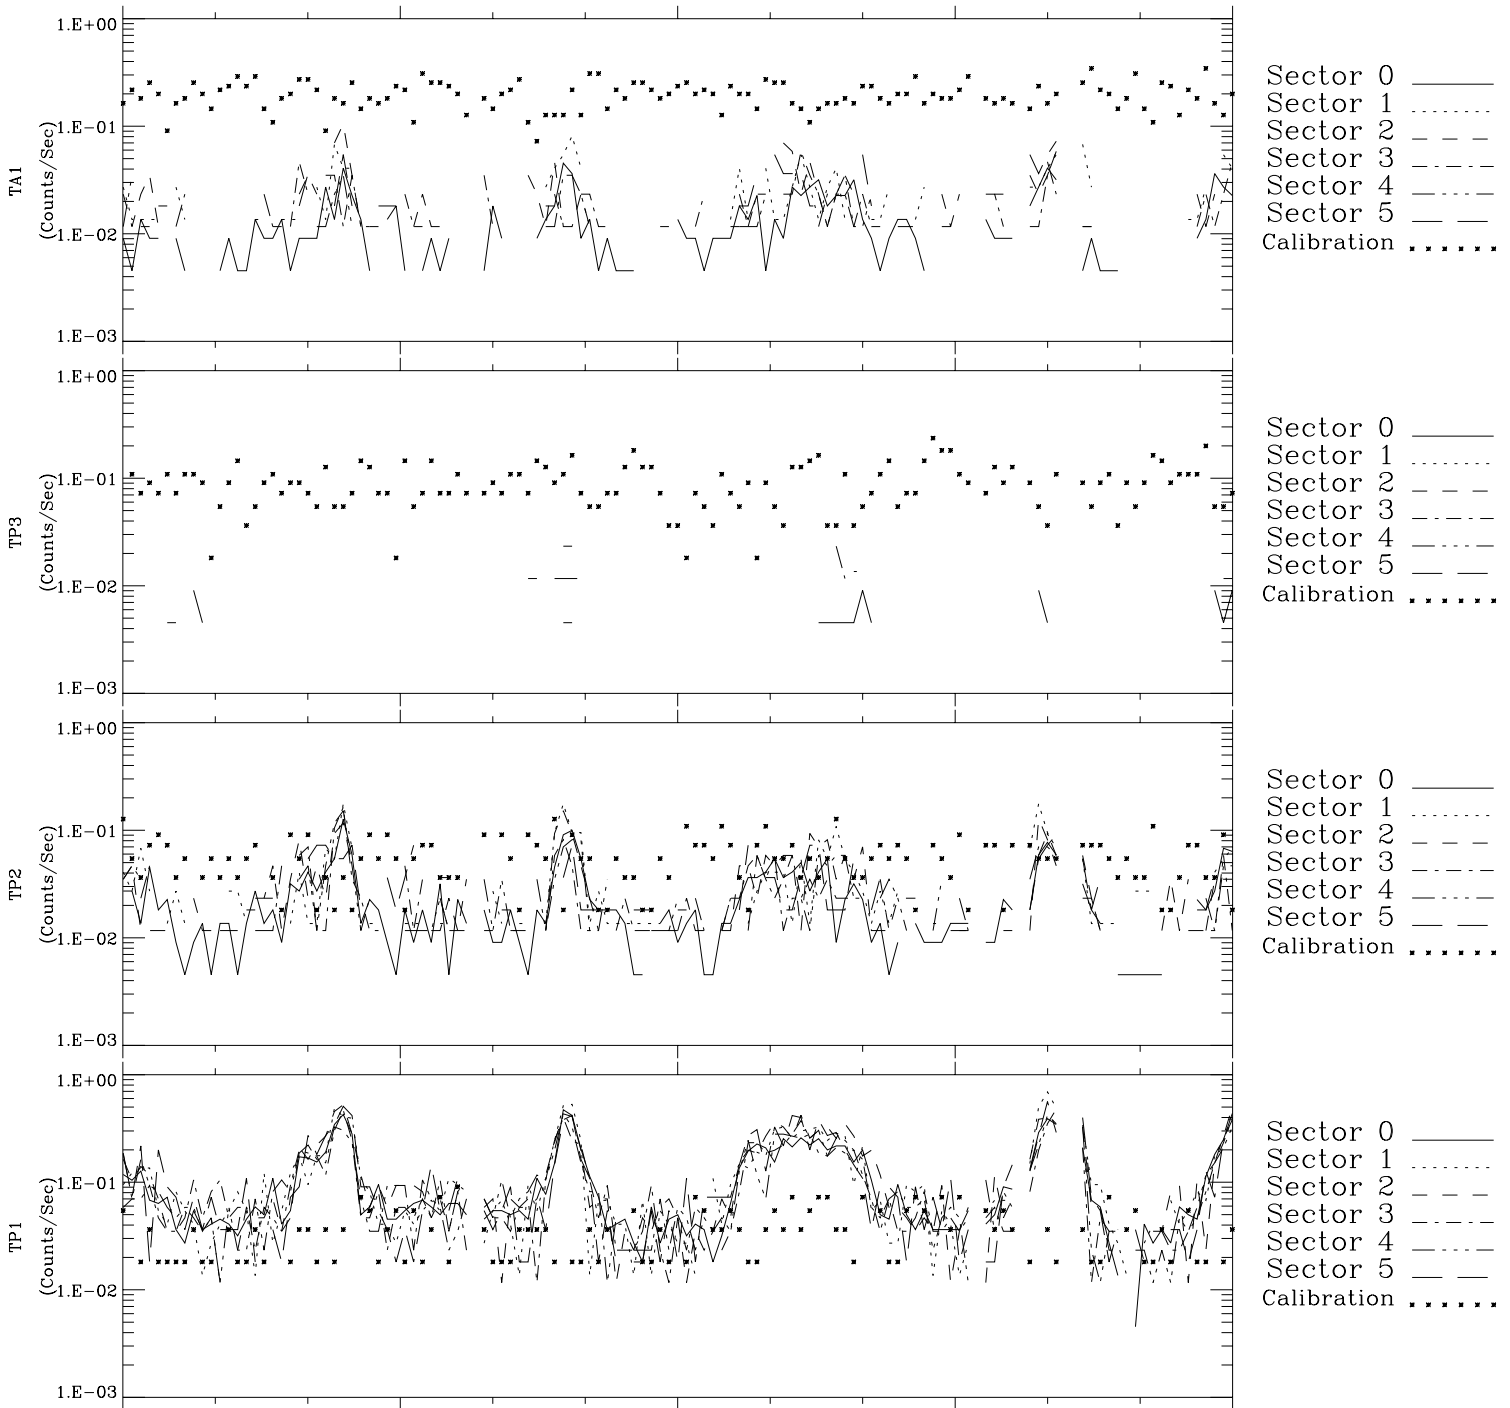

Galileo EPD Real-Time Six-Sector 97275

Software Version: RTLINE_R6 V 1.20
Data Production: 06-03-00
Plot Production: Sun Sep 16 03:26:53 2001

Sector 0 ———
Sector 1 ·····
Sector 2 - - -
Sector 3 - · -
Sector 4 - · -
Sector 5 ———
Calibration ·····

Sector 0 ———
Sector 1 ·····
Sector 2 - - -
Sector 3 - · -
Sector 4 - · -
Sector 5 ———
Calibration ·····

Sector 0 ———
Sector 1 ·····
Sector 2 - - -
Sector 3 - · -
Sector 4 - · -
Sector 5 ———
Calibration ·····

Sector 0 ———
Sector 1 ·····
Sector 2 - - -
Sector 3 - · -
Sector 4 - · -
Sector 5 ———
Calibration ·····

00:00:00	275-06	275-12	275-18	00:00:00	
1997-275				1997-276	
+83.26	+84.00	+84.72	+85.42	+86.09	X JSE(R _j)
8.37	7.85	7.33	6.81	6.29	Y JSE(R _j)
0.16	0.19	0.22	0.26	0.29	Z JSE(R _j)

◇ = Jupiter look direction
□ = Corotation look direction