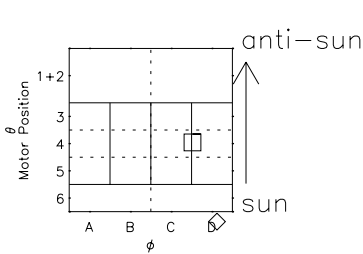

Galileo EPD Real Elevation Anisotropies 97275

Software Version: RTELEV_MEAN V 1.20
 Data Production: 06-03-00
 Plot Production: Sun Sep 16 03:25:42 2001
 Color File: wondr3
 Geofactor File: 1.1

- ◇ = Jupiter look direction
- = Corotation look direction