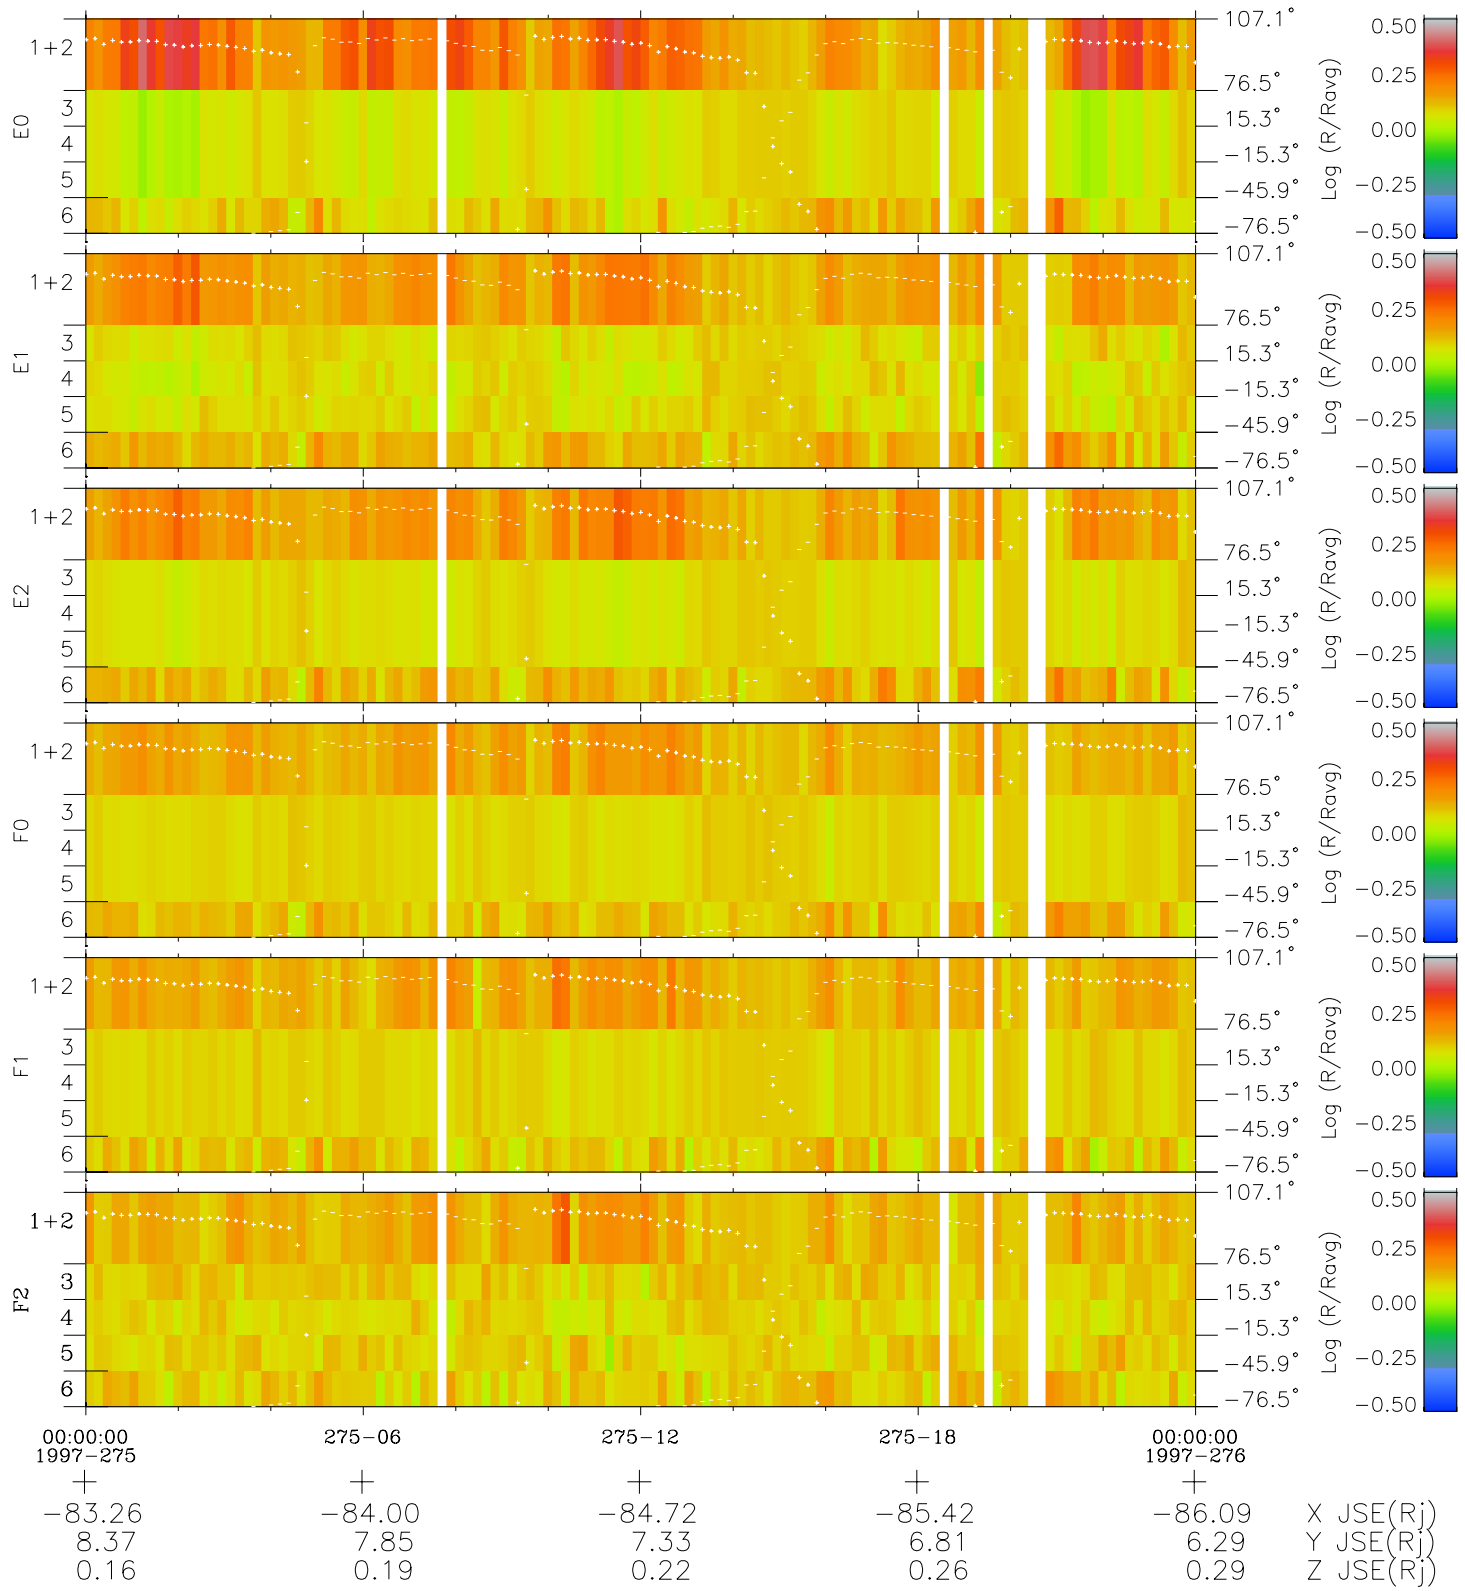

Galileo EPD Real Elevation Anisotropies 97275

Software Version: RTELEV_MEAN V 1.20
 Data Production: 06-03-00
 Plot Production: Sun Sep 16 03:25:42 2001
 Color File: wondr3
 Geofactor File: 1.1

- ◇ = Jupiter look direction
- = Corotation look direction