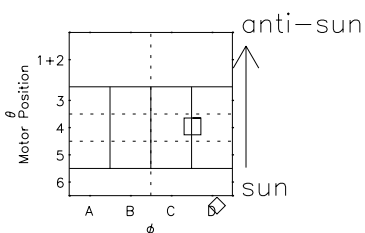

Galileo EPD Real Elevation Anisotropies 97275

Software Version: RTELEV_FLUX V 1.20
Data Production: 06-03-00
Plot Production: Sun Sep 16 03:25:53 2001
Color File: wondr3
Geofactor File: 1.1

◇ = Jupiter look direction
□ = Corotation look direction