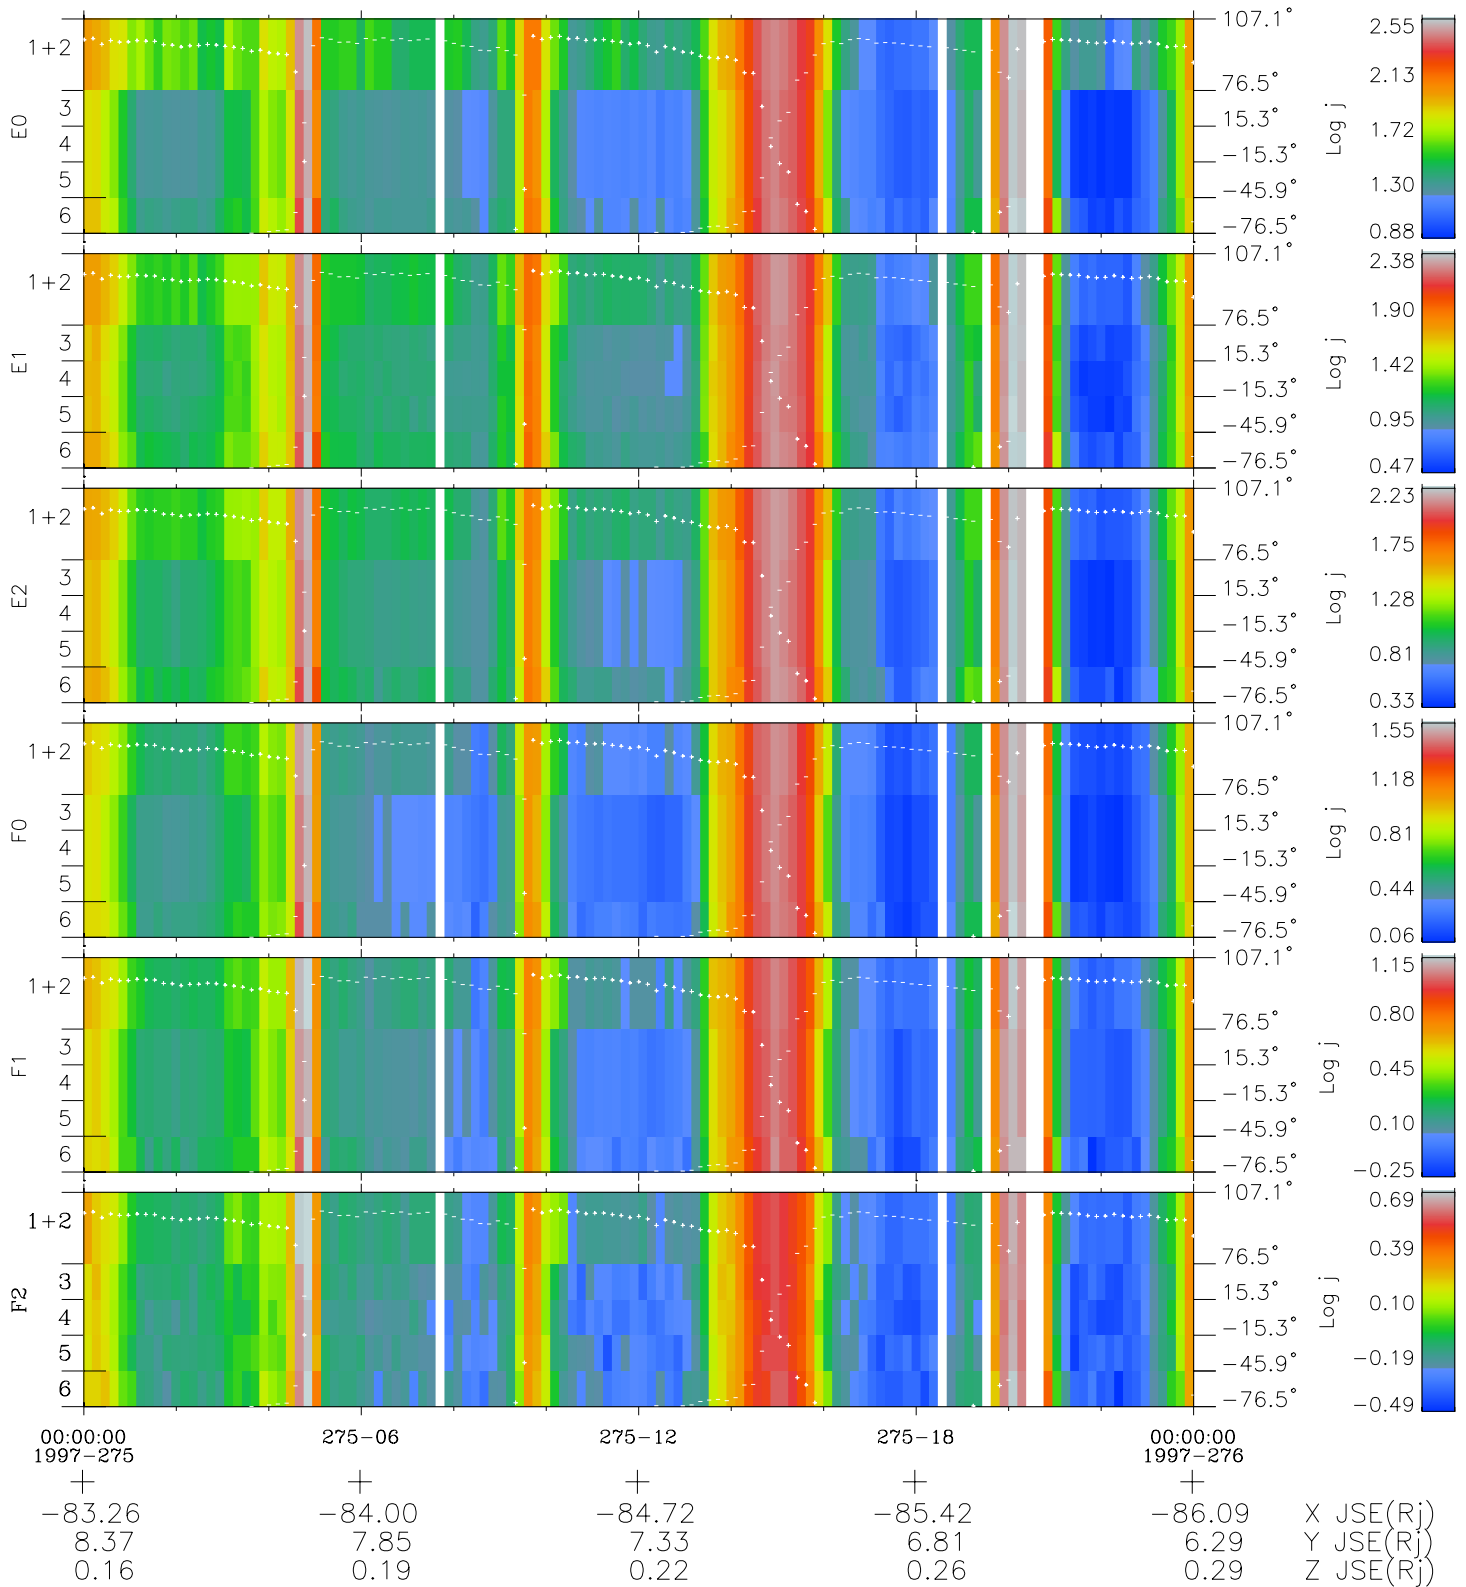

Galileo EPD Real Elevation Anisotropies 97275

Software Version: RTELEV_FLUX V 1.20
Data Production: 06-03-00
Plot Production: Sun Sep 16 03:25:53 2001
Color File: wondr3
Geofactor File: 1.1

◇ = Jupiter look direction
□ = Corotation look direction